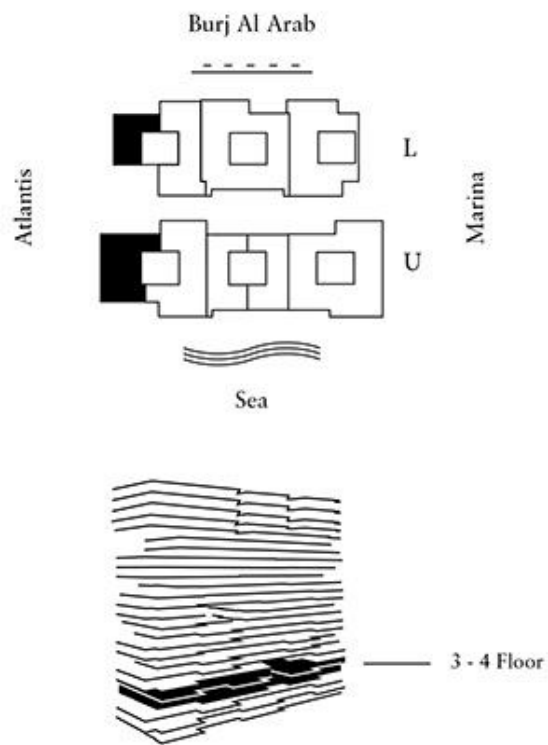

Residences	4,660 sq. ft.	435 sq. mt.
Terrace	495 sq. ft.	45 sq. mt.
Total	5,155 sq. ft.	480 sq. mt.

Upper Level

Lower Level

4-Bedroom Duplex

Unit 805 - 8th / 9th Floor
 4 Bedrooms - 4.5 Bathrooms - 3 Parking Spaces