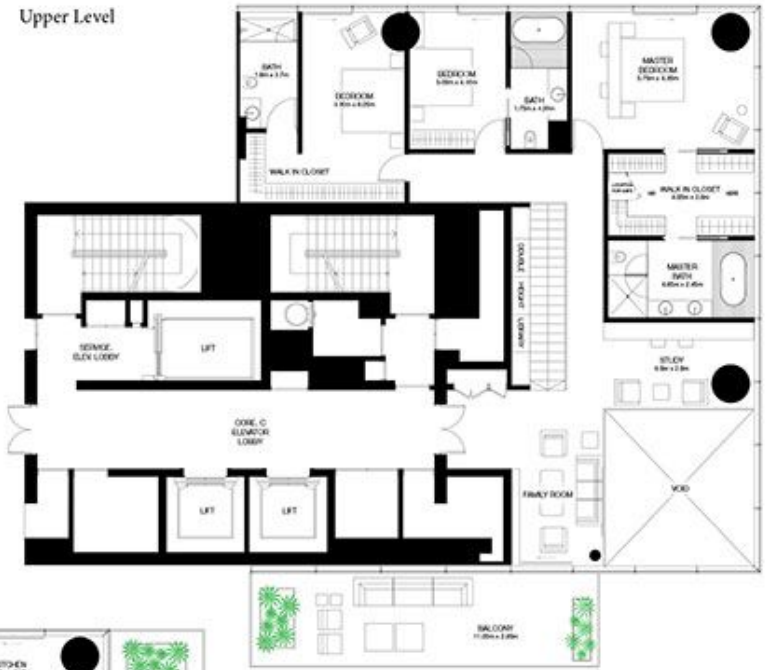

Unit 903 - 9th Floor

3 Bedrooms - 3.5 Bathrooms - 2 Parking Spaces

Residences	3,233 sq. ft.	301 sq. mt.
Terrace	465 sq. ft.	44 sq. mt.
Total	3,698 sq. ft.	345 sq. mt.

3-Bedroom Residence

Unit 1101 - 11th Floor

Unit 601 - 6th Floor

4 Bedrooms - 4.5 Bathrooms - 3 Parking Spaces

Residences	4,657 sq. ft.	433 sq. mt.
Terrace	1,782 sq. ft.	165 sq. mt.
Total	6,439 sq. ft.	598 sq. mt.

4-Bedroom Duplex

Unit 301 - 3rd / 4th Floor
 4 Bedrooms - 4.5 Bathrooms - 3 Parking Spaces

Residences	4,660 sq. ft.	435 sq. mt.
Terrace	495 sq. ft.	45 sq. mt.
Total	5,155 sq. ft.	480 sq. mt.

Upper Level

Lower Level

4-Bedroom Duplex

Unit 805 - 8th / 9th Floor
 4 Bedrooms - 4.5 Bathrooms - 3 Parking Spaces

Residences	4,716 sq. ft.	438 sq. mt.
Terrace	2,027 sq. ft.	188 sq. mt.
Total	6,744 sq. ft.	626 sq. mt.

Upper Level

Lower Level