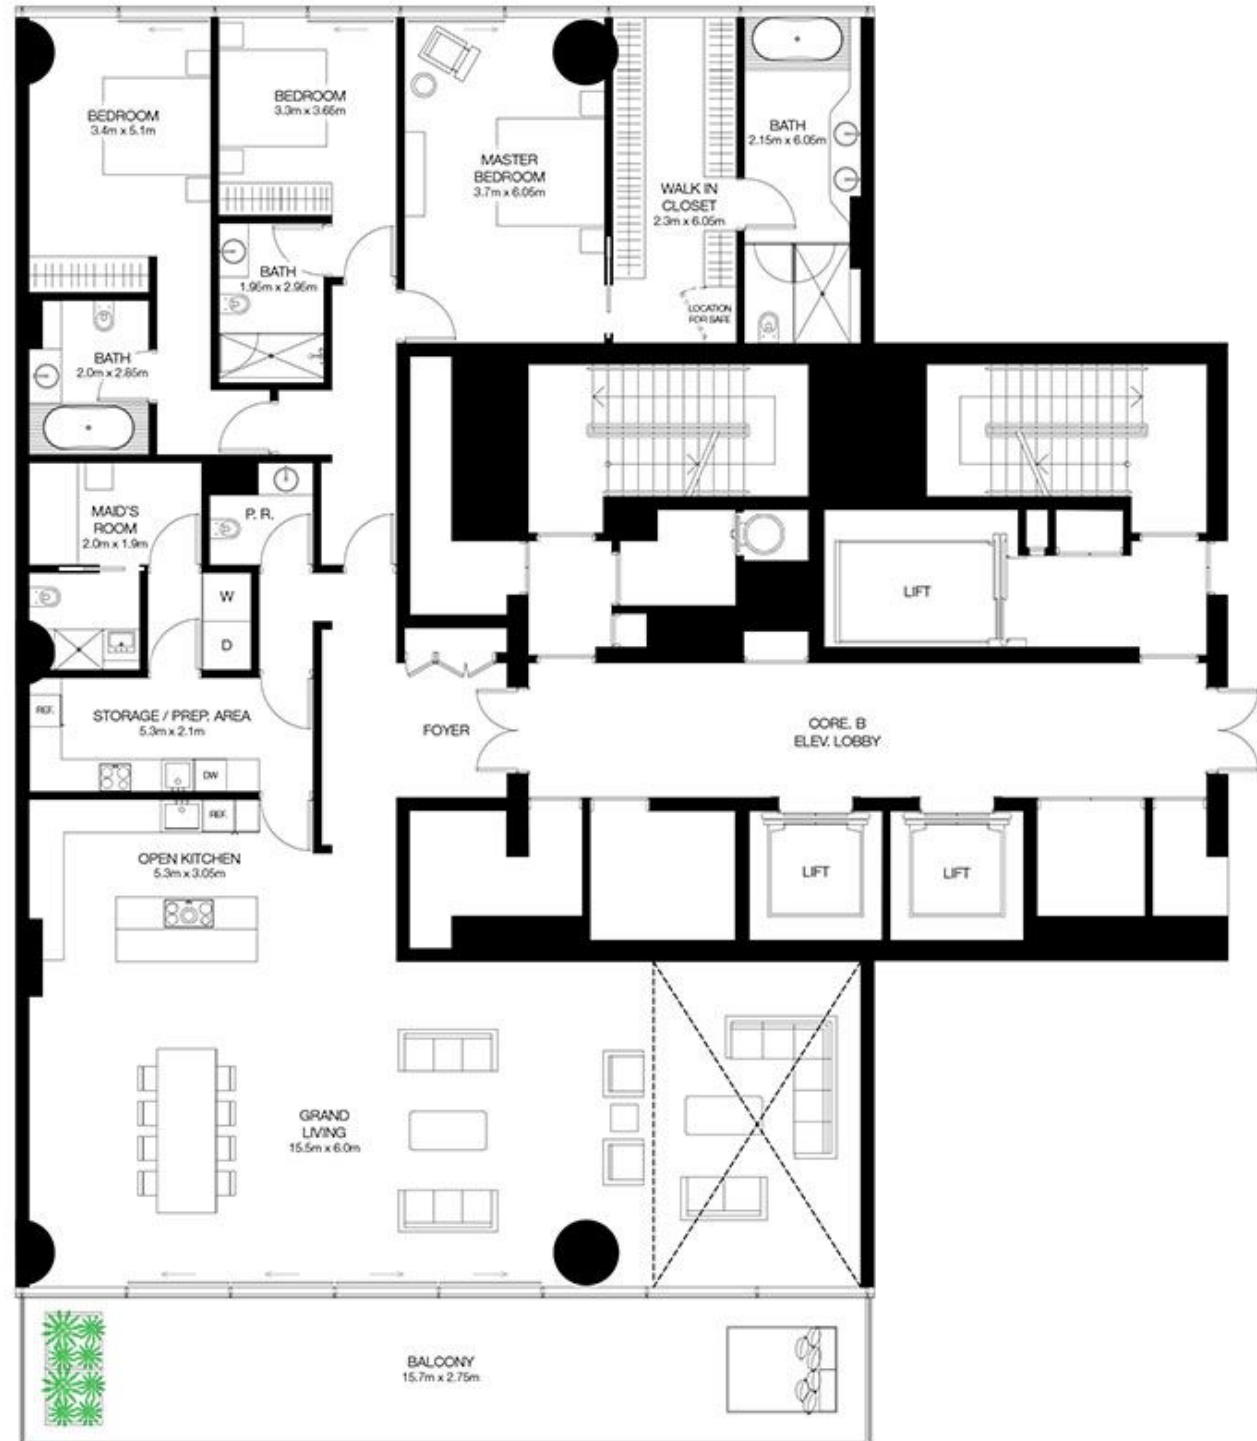

3-Bedroom Residence

Unit 202 - 2nd Floor
 3 Bedrooms - 3.5 Bathrooms - 2 Parking Spaces

Residences	2,949 sq. ft.	274 sq. mt.
Terrace	183 sq. ft.	17 sq. mt.
Total	3,132 sq. ft.	291 sq. mt.

3-Bedroom Residence

Unit 903 - 9th Floor

3 Bedrooms - 3.5 Bathrooms - 2 Parking Spaces

Residences	3,233 sq. ft.	301 sq. mt.
Terrace	465 sq. ft.	44 sq. mt.
Total	3,698 sq. ft.	345 sq. mt.

3-Bedroom Residence

Unit 1101 - 11th Floor

3 Bedrooms - 3.5 Bathrooms - 2 Parking Spaces

Residences	3,203 sq. ft.	298 sq. mt.
Terrace	1,230 sq. ft.	114 sq. mt.
Total	4,433 sq. ft.	412 sq. mt.

3-Bedroom Residence

Unit 1402 - 14th Floor
 3 Bedrooms - 3.5 Bathrooms - 2 Parking Spaces

Residences	3,246 sq. ft.	301 sq. mt.
Terrace	260 sq. ft.	24 sq. mt.
Total	3,506 sq. ft.	325 sq. mt.

4-Bedroom Residence

Unit 106 - 1st Floor
 4 Bedrooms - 4.5 Bathrooms - 3 Parking Spaces

Residences	4,660 sq. ft.	435 sq. mt.
Terrace	495 sq. ft.	45 sq. mt.
Total	5,155 sq. ft.	480 sq. mt.