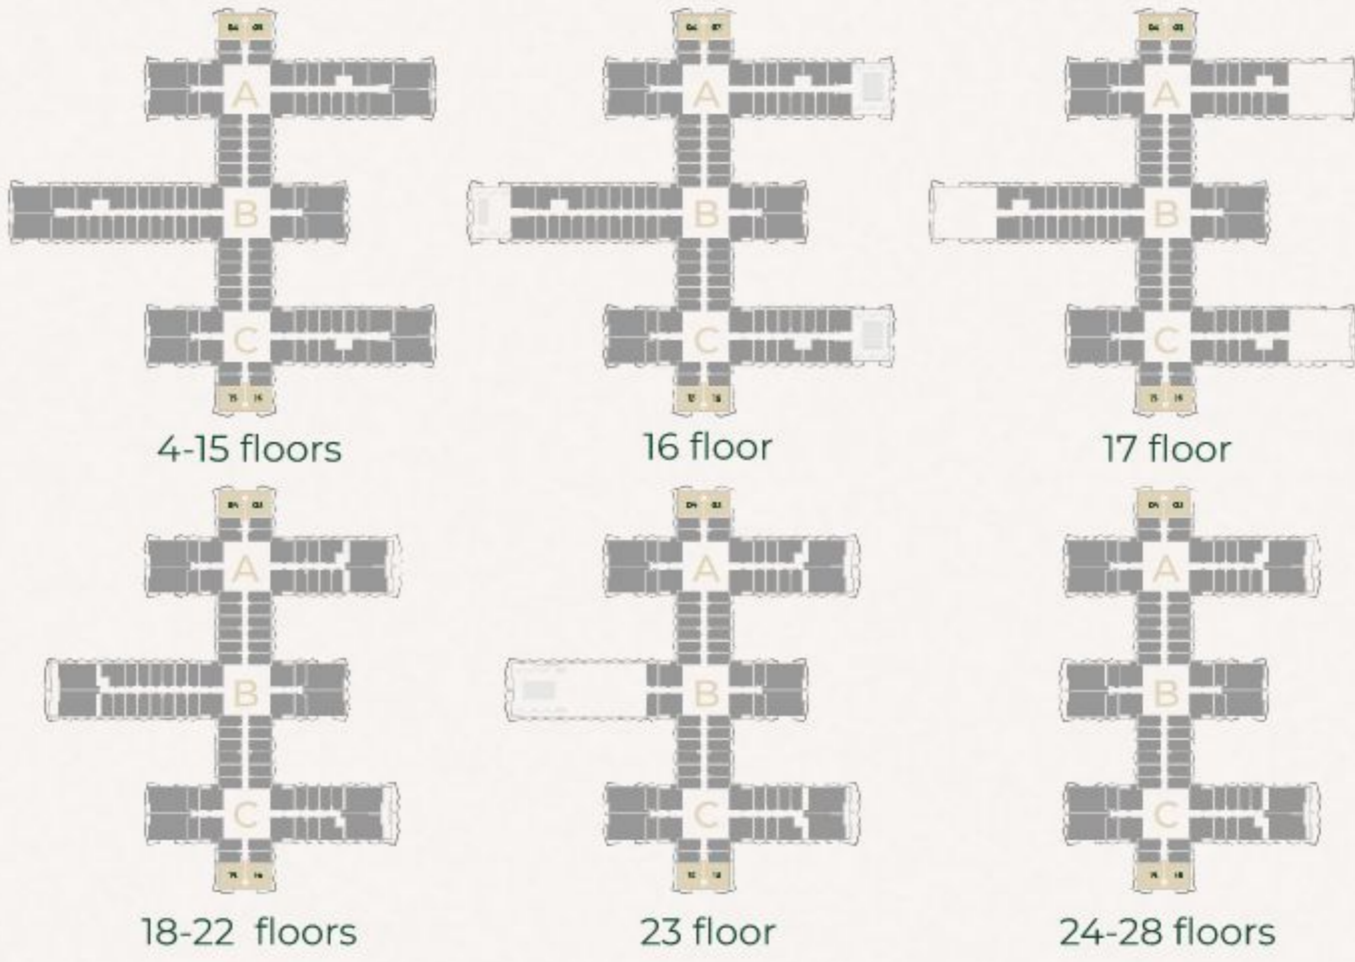

Sizes range from 396sq/ft - 403sq/ft

ONE BEDROOM APARTMENT TYPE 1

The size for this unit type is 775sq/ft

ONE BEDROOM APARTMENT TYPE 1A

Sizes range from 792sq/ft - 793sq/ft

ONE BEDROOM APARTMENT TYPE 2

Sizes range from 800sq/ft - 801sq/ft

ONE BEDROOM APARTMENT TYPE 3

The size for this unit type is 739sq/ft

ONE BEDROOM APARTMENT TYPE 4

The size for this unit type is 904sq/ft

18-22 floors

23 floor

24-28 floors

TWO BEDROOM APARTMENT TYPE 1

The size for this unit type is 1073sq/ft

TWO BEDROOM APARTMENT TYPE 2

The size for this unit type is 958sq/ft

THREE-BEDROOM APARTMENT TYPE 1

Sizes range from 1520sq/ft - 1521sq/ft

THREE-BEDROOM APARTMENT TYPE 1A

Sizes range from 1516sq/ft - 1517sq/ft