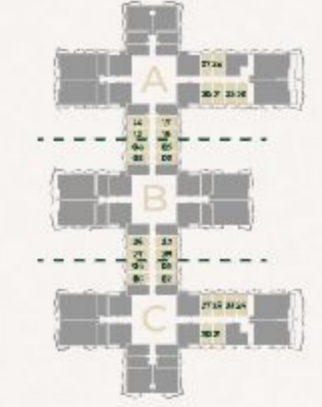

SEVEN TIDES

GOLF VIEWS
SEVEN CITY

FLOOR PLANS

STUDIO TYPE 1

Sizes range from 415sq/ft - 416sq/ft

4-15 floors

16 floor

17 floor

18-22 floors

23 floor

24-28 floors

STUDIO TYPE 1A

Sizes range from 384sq/ft - 388sq/ft

STUDIO TYPE 2

The size for this unit type is 403sq/ft

STUDIO TYPE 2A

Sizes range from 396sq/ft - 403sq/ft

ONE BEDROOM APARTMENT TYPE 1

The size for this unit type is 775sq/ft

ONE BEDROOM APARTMENT TYPE 1A

Sizes range from 792sq/ft - 793sq/ft

ONE BEDROOM APARTMENT TYPE 2

Sizes range from 800sq/ft - 801sq/ft

Sizes range from 1516sq/ft - 1517sq/ft