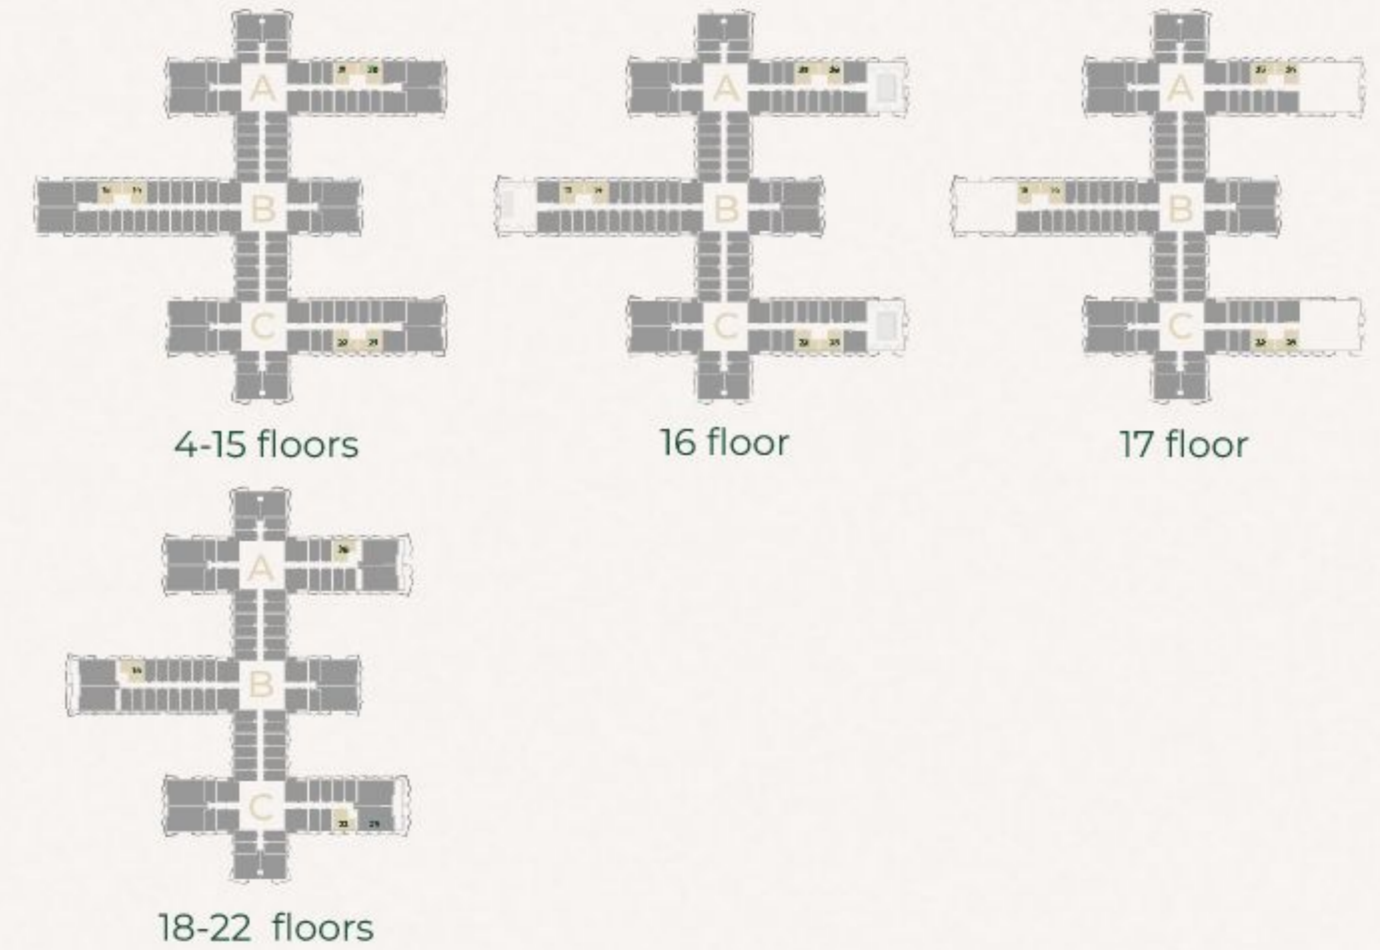

18-22 floors

23 floor

24-28 floors

STUDIO TYPE 1A

Sizes range from 384sq/ft - 388sq/ft

STUDIO TYPE 2

The size for this unit type is 403sq/ft

STUDIO TYPE 2A

Sizes range from 396sq/ft - 403sq/ft

ONE BEDROOM APARTMENT TYPE 1

The size for this unit type is 775sq/ft

ONE BEDROOM APARTMENT TYPE 1A

Sizes range from 792sq/ft - 793sq/ft

ONE BEDROOM APARTMENT TYPE 2

Sizes range from 800sq/ft - 801sq/ft

ONE BEDROOM APARTMENT TYPE 3

The size for this unit type is 739sq/ft

ONE BEDROOM APARTMENT TYPE 4

The size for this unit type is 904sq/ft

18-22 floors

23 floor

24-28 floors

TWO BEDROOM APARTMENT TYPE 1

Sizes range from 1516sq/ft - 1517sq/ft