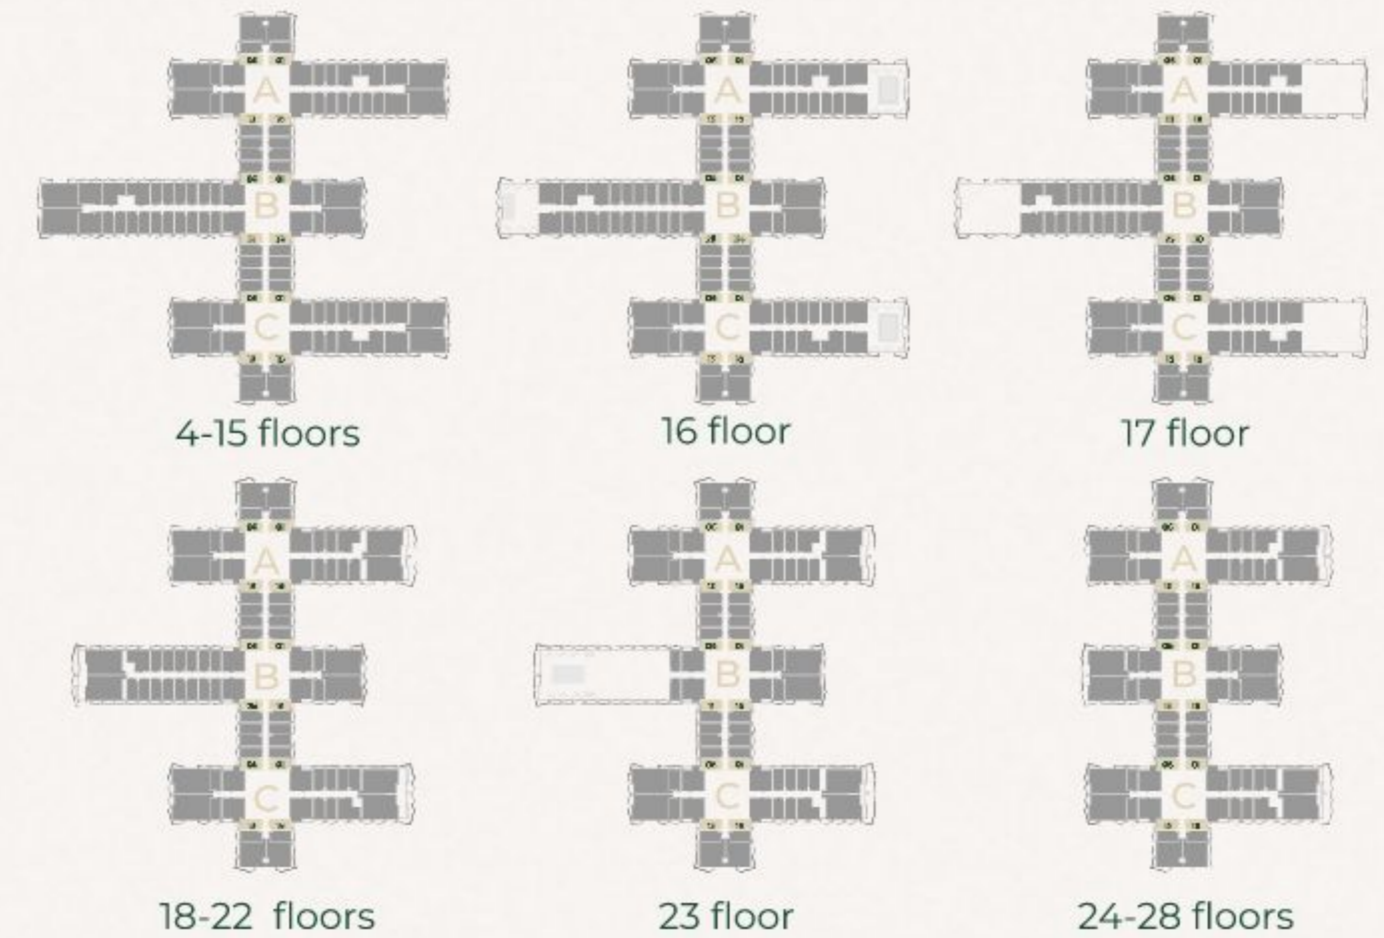

SEVEN TIDES

GOLF VIEWS
SEVEN CITY

FLOOR PLANS

STUDIO TYPE 1

Sizes range from 415sq/ft - 416sq/ft

4-15 floors

16 floor

17 floor

18-22 floors

23 floor

24-28 floors

STUDIO TYPE 1A

Sizes range from 384sq/ft - 388sq/ft

STUDIO TYPE 2

The size for this unit type is 403sq/ft

STUDIO TYPE 2A

Sizes range from 396sq/ft - 403sq/ft

ONE BEDROOM APARTMENT TYPE 1

The size for this unit type is 775sq/ft

ONE BEDROOM APARTMENT TYPE 1A

Sizes range from 792sq/ft - 793sq/ft

ONE BEDROOM APARTMENT TYPE 2

Sizes range from 800sq/ft - 801sq/ft

Sizes range from 1516sq/ft - 1517sq/ft