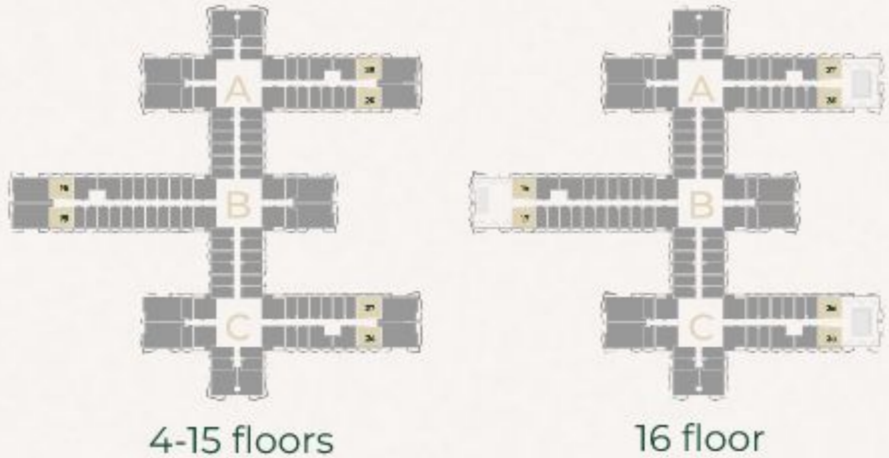

SEVEN TIDES

GOLF VIEWS
SEVEN CITY

FLOOR PLANS

STUDIO TYPE 1

Sizes range from 415sq/ft - 416sq/ft

4-15 floors

16 floor

17 floor

Sizes range from 396sq/ft - 403sq/ft

ONE BEDROOM APARTMENT TYPE 1

The size for this unit type is 775sq/ft

ONE BEDROOM APARTMENT TYPE 1A

Sizes range from 792sq/ft - 793sq/ft

ONE BEDROOM APARTMENT TYPE 2

Sizes range from 800sq/ft - 801sq/ft

ONE BEDROOM APARTMENT TYPE 3

The size for this unit type is 739sq/ft

ONE BEDROOM APARTMENT TYPE 4

The size for this unit type is 904sq/ft

18-22 floors

23 floor

24-28 floors

TWO BEDROOM APARTMENT TYPE 1

Sizes range from 1516sq/ft - 1517sq/ft