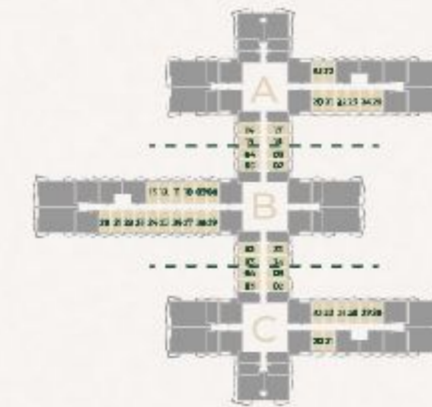

SEVEN TIDES

GOLF VIEWS
SEVEN CITY

FLOOR PLANS

STUDIO TYPE 1

Sizes range from 415sq/ft - 416sq/ft

4-15 floors

16 floor

17 floor

18-22 floors

23 floor

24-28 floors

STUDIO TYPE 1A

Sizes range from 384sq/ft - 388sq/ft

STUDIO TYPE 2

The size for this unit type is 403sq/ft

STUDIO TYPE 2A

Sizes range from 396sq/ft - 403sq/ft

ONE BEDROOM APARTMENT TYPE 1

The size for this unit type is 775sq/ft

ONE BEDROOM APARTMENT TYPE 1A

Sizes range from 792sq/ft - 793sq/ft

ONE BEDROOM APARTMENT TYPE 2

Sizes range from 800sq/ft - 801sq/ft

Sizes range from 1516sq/ft - 1517sq/ft