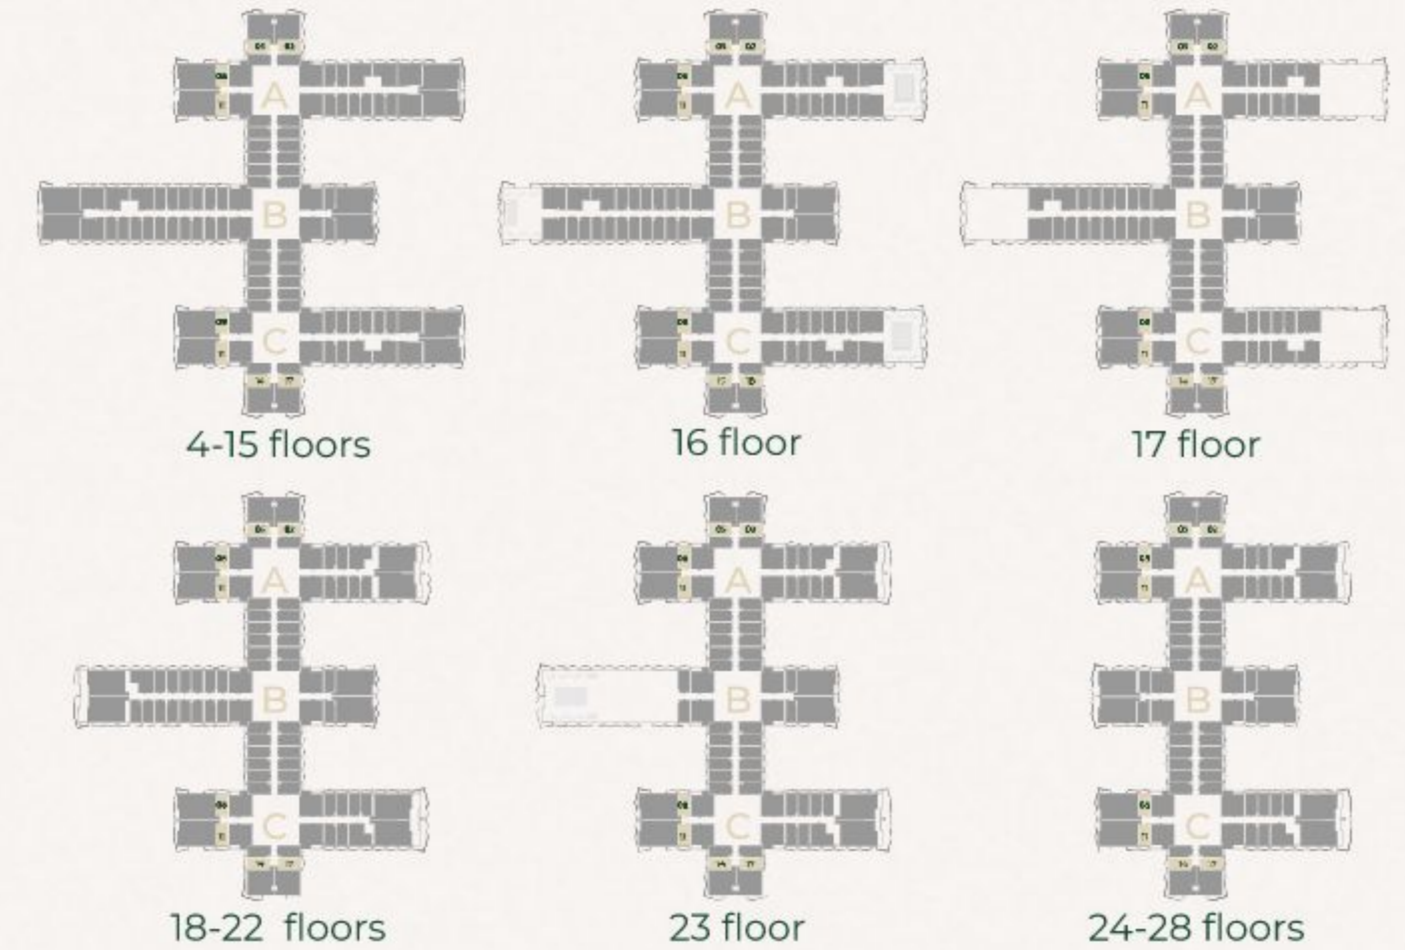

SEVEN TIDES

GOLF VIEWS
SEVEN CITY

FLOOR PLANS

STUDIO TYPE 1

Sizes range from 415sq/ft - 416sq/ft

4-15 floors

16 floor

17 floor

18-22 floors

23 floor

24-28 floors

STUDIO TYPE 1A

Sizes range from 384sq/ft - 388sq/ft

STUDIO TYPE 2

The size for this unit type is 403sq/ft

STUDIO TYPE 2A

Sizes range from 396sq/ft - 403sq/ft

ONE BEDROOM APARTMENT TYPE 1

The size for this unit type is 775sq/ft

ONE BEDROOM APARTMENT TYPE 1A

Sizes range from 792sq/ft - 793sq/ft

ONE BEDROOM APARTMENT TYPE 2

Sizes range from 800sq/ft - 801sq/ft

Sizes range from 1516sq/ft - 1517sq/ft