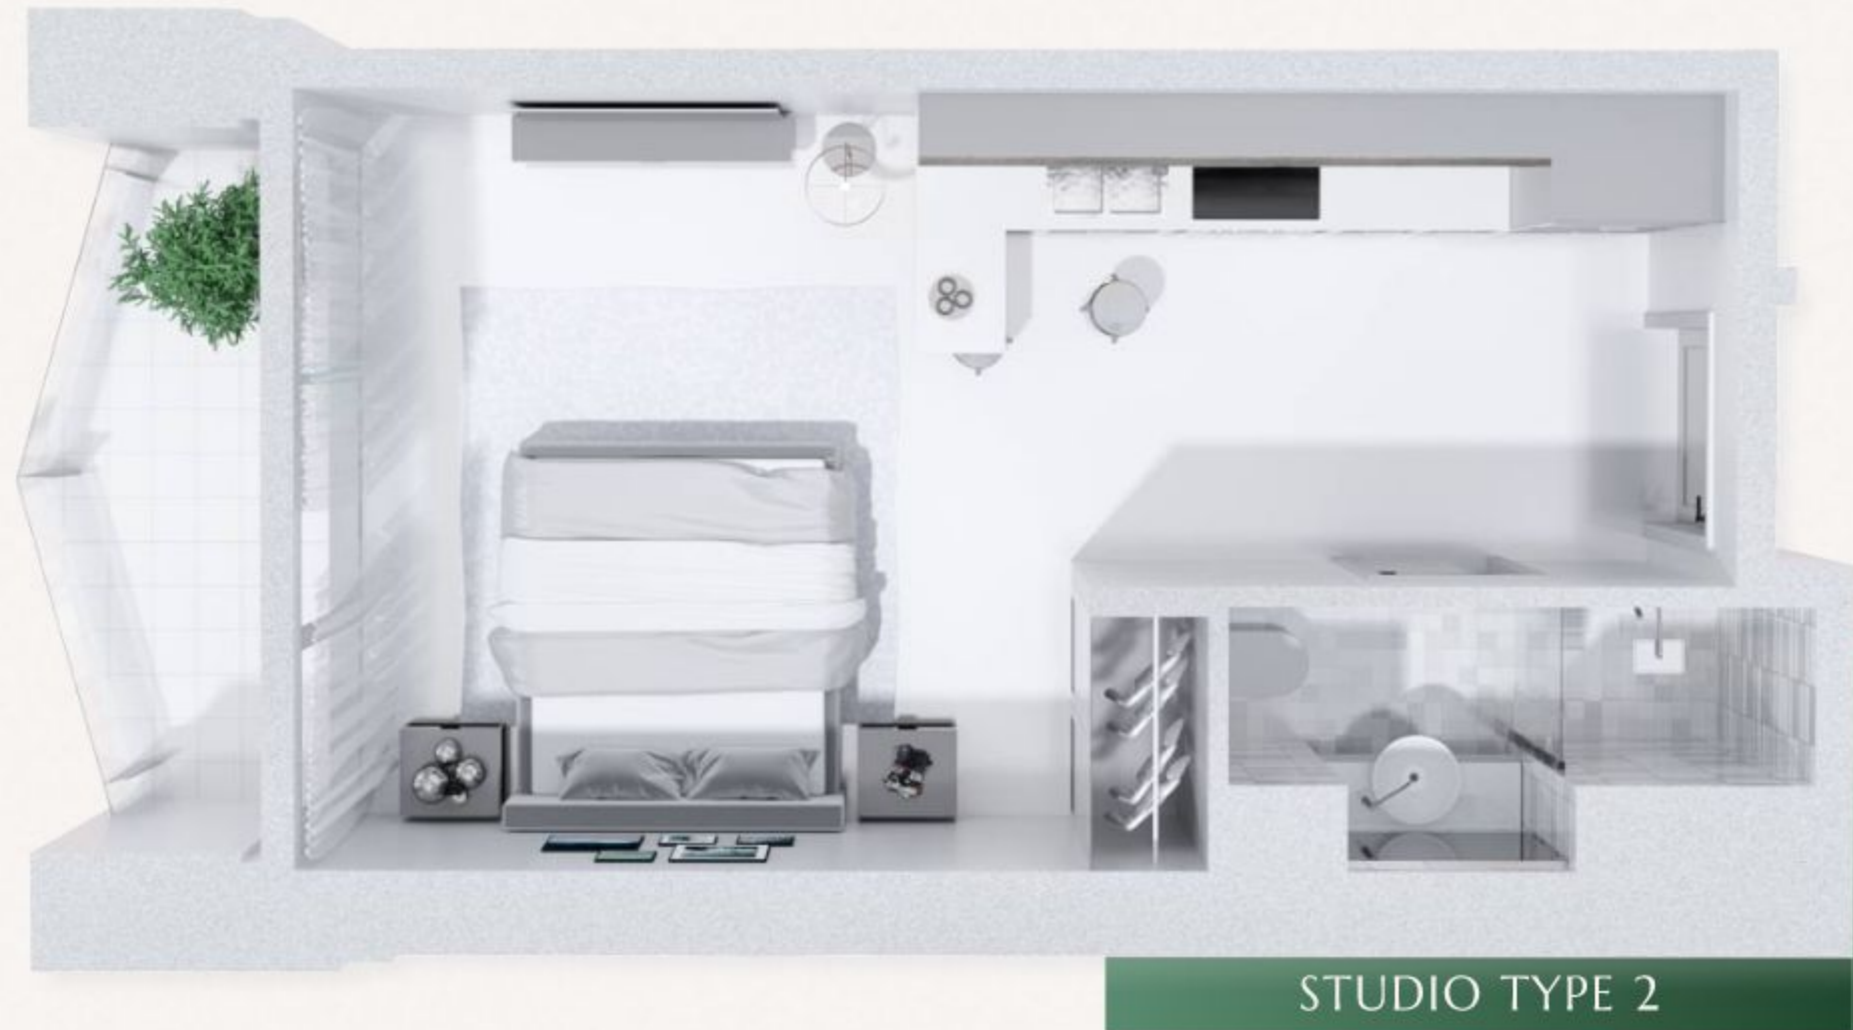

18-22 floors

23 floor

24-28 floors

STUDIO TYPE 1A

Sizes range from 384sq/ft - 388sq/ft

STUDIO TYPE 2

The size for this unit type is 403sq/ft

STUDIO TYPE 2A

Sizes range from 396sq/ft - 403sq/ft

ONE BEDROOM APARTMENT TYPE 1

The size for this unit type is 775sq/ft

ONE BEDROOM APARTMENT TYPE 1A

Sizes range from 792sq/ft - 793sq/ft

ONE BEDROOM APARTMENT TYPE 2

Sizes range from 800sq/ft - 801sq/ft

ONE BEDROOM APARTMENT TYPE 3

The size for this unit type is 739sq/ft

ONE BEDROOM APARTMENT TYPE 4

The size for this unit type is 904sq/ft

18-22 floors

23 floor

24-28 floors

TWO BEDROOM APARTMENT TYPE 1

Sizes range from 1516sq/ft - 1517sq/ft