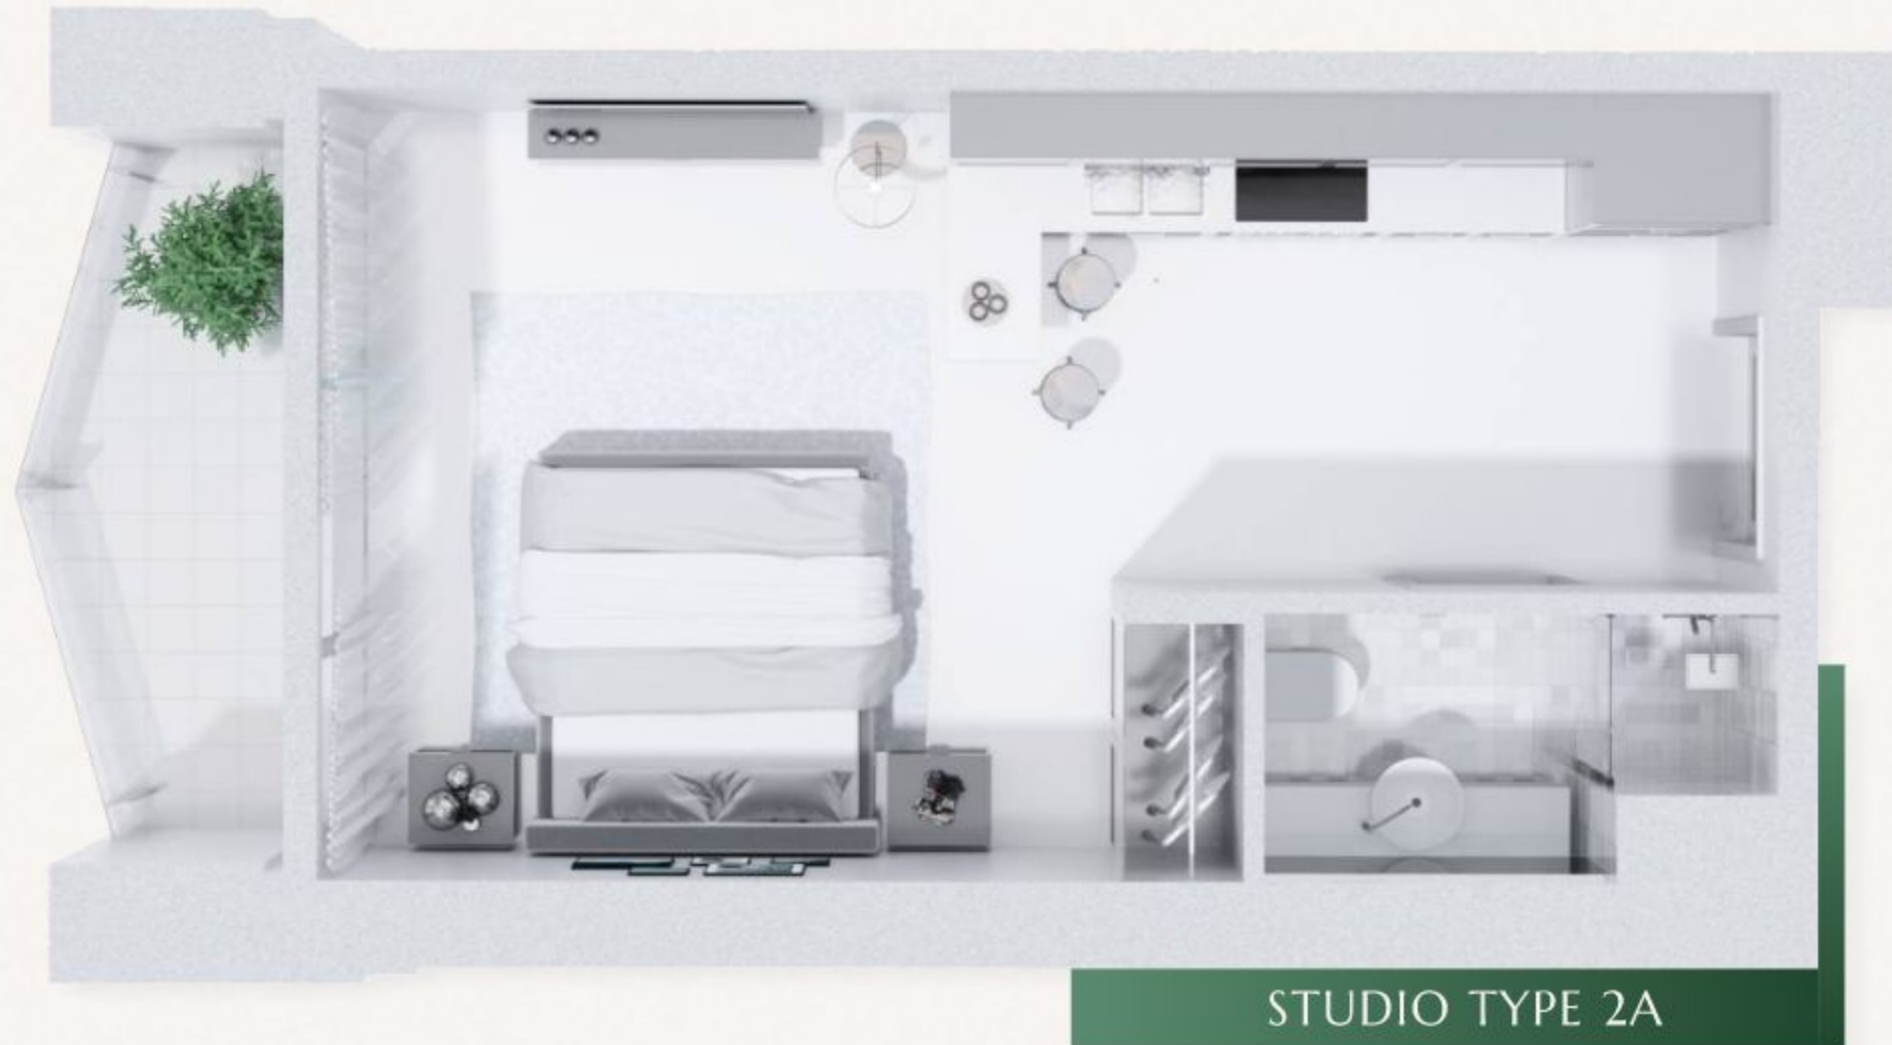

18-22 floors

23 floor

24-28 floors

STUDIO TYPE 1A

Sizes range from 384sq/ft - 388sq/ft

STUDIO TYPE 2

The size for this unit type is 403sq/ft

STUDIO TYPE 2A

Sizes range from 396sq/ft - 403sq/ft

ONE BEDROOM APARTMENT TYPE 1

The size for this unit type is 775sq/ft

ONE BEDROOM APARTMENT TYPE 1A

Sizes range from 792sq/ft - 793sq/ft

ONE BEDROOM APARTMENT TYPE 2

Sizes range from 800sq/ft - 801sq/ft

ONE BEDROOM APARTMENT TYPE 3

The size for this unit type is 739sq/ft

ONE BEDROOM APARTMENT TYPE 4

The size for this unit type is 904sq/ft

18-22 floors

23 floor

24-28 floors

TWO BEDROOM APARTMENT TYPE 1

Sizes range from 1516sq/ft - 1517sq/ft