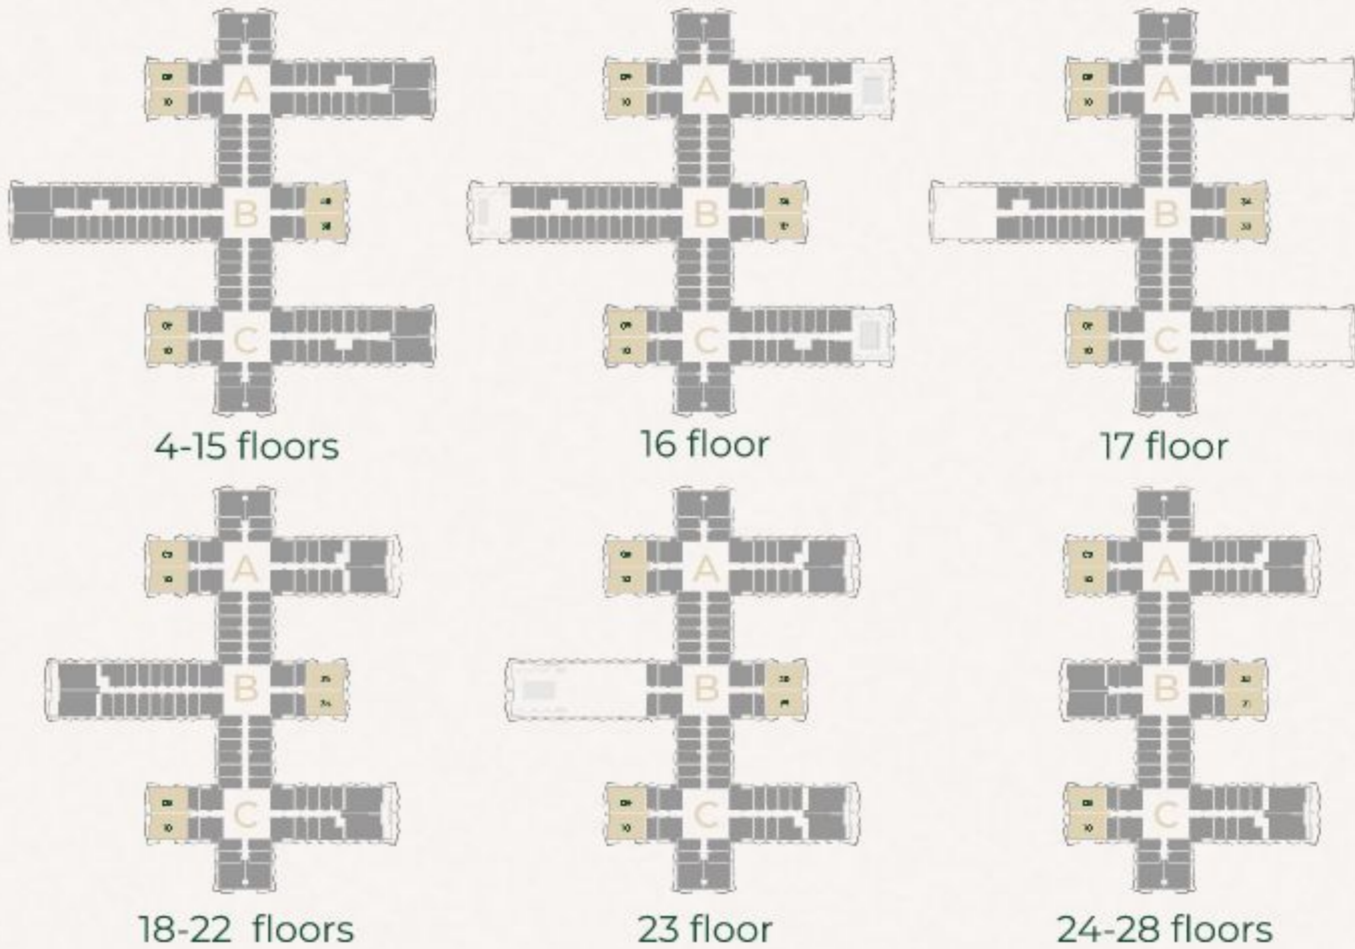

The size for this unit type is 1073sq/ft

TWO BEDROOM APARTMENT TYPE 2

The size for this unit type is 958sq/ft

THREE-BEDROOM APARTMENT TYPE 1

Sizes range from 1520sq/ft - 1521sq/ft

THREE-BEDROOM APARTMENT TYPE 1A

Sizes range from 1516sq/ft - 1517sq/ft