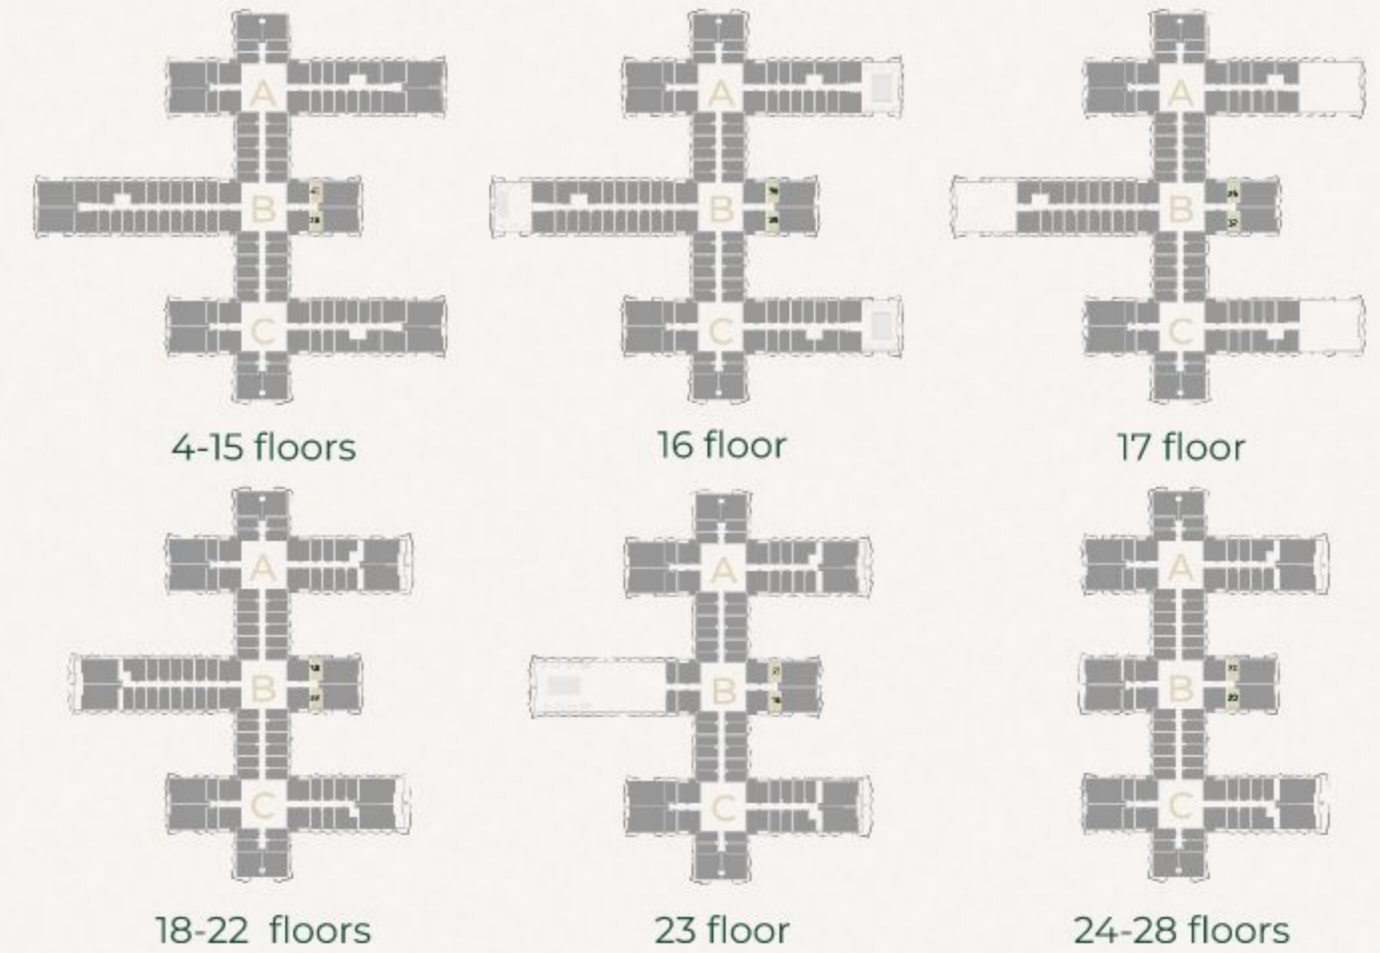

SEVEN TIDES

GOLF VIEWS
SEVEN CITY

FLOOR PLANS

STUDIO TYPE 1

Sizes range from 415sq/ft - 416sq/ft

4-15 floors

16 floor

17 floor

18-22 floors

23 floor

24-28 floors

STUDIO TYPE 1A

Sizes range from 384sq/ft - 388sq/ft

STUDIO TYPE 2

The size for this unit type is 403sq/ft

STUDIO TYPE 2A

Sizes range from 396sq/ft - 403sq/ft

ONE BEDROOM APARTMENT TYPE 1

The size for this unit type is 775sq/ft

ONE BEDROOM APARTMENT TYPE 1A

Sizes range from 792sq/ft - 793sq/ft

ONE BEDROOM APARTMENT TYPE 2

Sizes range from 800sq/ft - 801sq/ft

Sizes range from 1516sq/ft - 1517sq/ft