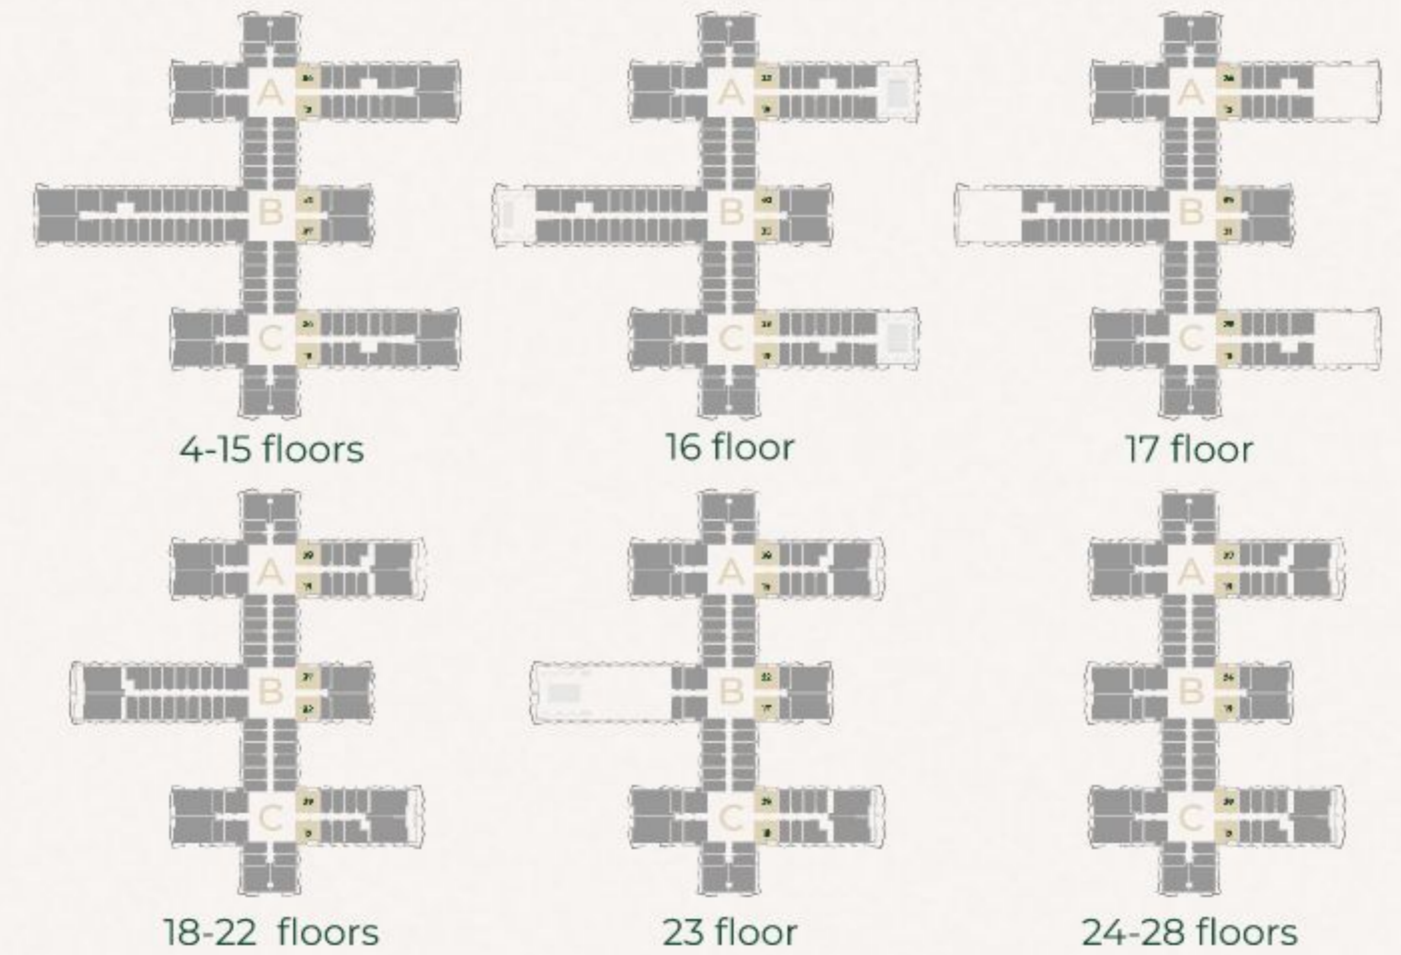

18-22 floors

23 floor

24-28 floors

STUDIO TYPE 1A

Sizes range from 384sq/ft - 388sq/ft

STUDIO TYPE 2

The size for this unit type is 403sq/ft

STUDIO TYPE 2A

Sizes range from 396sq/ft - 403sq/ft

ONE BEDROOM APARTMENT TYPE 1

The size for this unit type is 775sq/ft

ONE BEDROOM APARTMENT TYPE 1A

Sizes range from 792sq/ft - 793sq/ft

ONE BEDROOM APARTMENT TYPE 2

Sizes range from 800sq/ft - 801sq/ft

ONE BEDROOM APARTMENT TYPE 3

The size for this unit type is 739sq/ft

ONE BEDROOM APARTMENT TYPE 4

The size for this unit type is 904sq/ft

18-22 floors

23 floor

24-28 floors

TWO BEDROOM APARTMENT TYPE 1

Sizes range from 1516sq/ft - 1517sq/ft