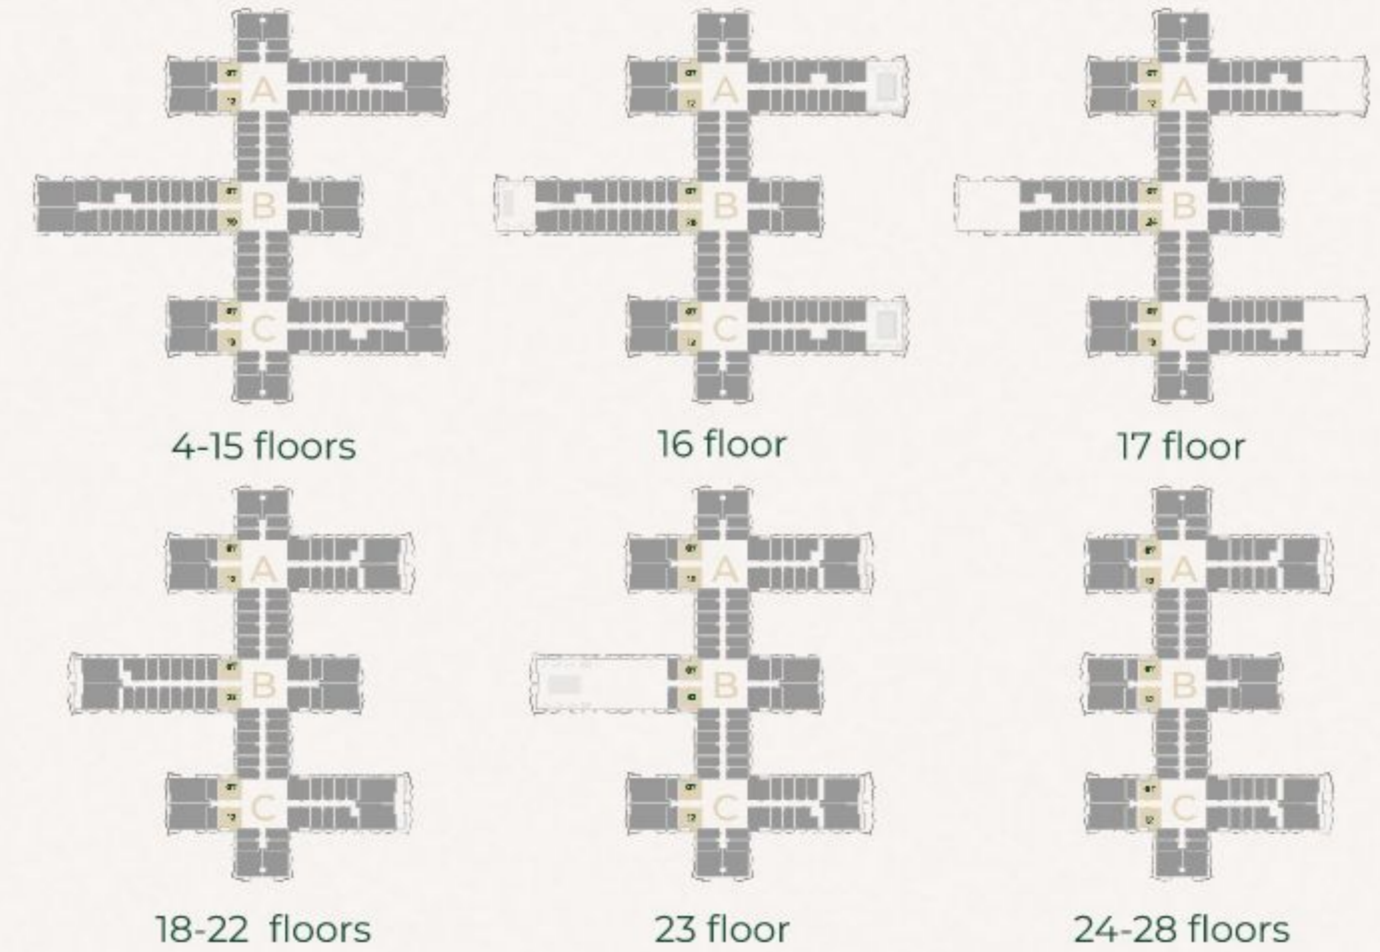

SEVEN TIDES

GOLF VIEWS
SEVEN CITY

FLOOR PLANS

STUDIO TYPE 1

Sizes range from 415sq/ft - 416sq/ft

4-15 floors

16 floor

17 floor

18-22 floors

23 floor

24-28 floors

STUDIO TYPE 1A

Sizes range from 384sq/ft - 388sq/ft

STUDIO TYPE 2

The size for this unit type is 403sq/ft

STUDIO TYPE 2A

Sizes range from 396sq/ft - 403sq/ft

ONE BEDROOM APARTMENT TYPE 1

The size for this unit type is 775sq/ft

ONE BEDROOM APARTMENT TYPE 1A

Sizes range from 792sq/ft - 793sq/ft

ONE BEDROOM APARTMENT TYPE 2

Sizes range from 800sq/ft - 801sq/ft

Sizes range from 1516sq/ft - 1517sq/ft