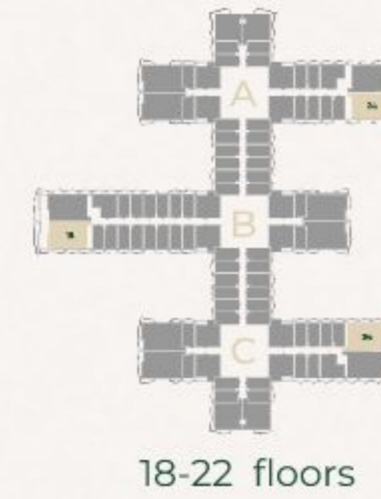

Sizes range from 396sq/ft - 403sq/ft

ONE BEDROOM APARTMENT TYPE 1

The size for this unit type is 775sq/ft

ONE BEDROOM APARTMENT TYPE 1A

Sizes range from 792sq/ft - 793sq/ft

ONE BEDROOM APARTMENT TYPE 2

Sizes range from 800sq/ft - 801sq/ft

ONE BEDROOM APARTMENT TYPE 3

The size for this unit type is 739sq/ft

ONE BEDROOM APARTMENT TYPE 4

The size for this unit type is 904sq/ft

18-22 floors

23 floor

24-28 floors

TWO BEDROOM APARTMENT TYPE 1

The size for this unit type is 1073sq/ft

TWO BEDROOM APARTMENT TYPE 2

The size for this unit type is 958sq/ft

THREE-BEDROOM APARTMENT TYPE 1

Sizes range from 1520sq/ft - 1521sq/ft

THREE-BEDROOM APARTMENT TYPE 1A

Sizes range from 1516sq/ft - 1517sq/ft