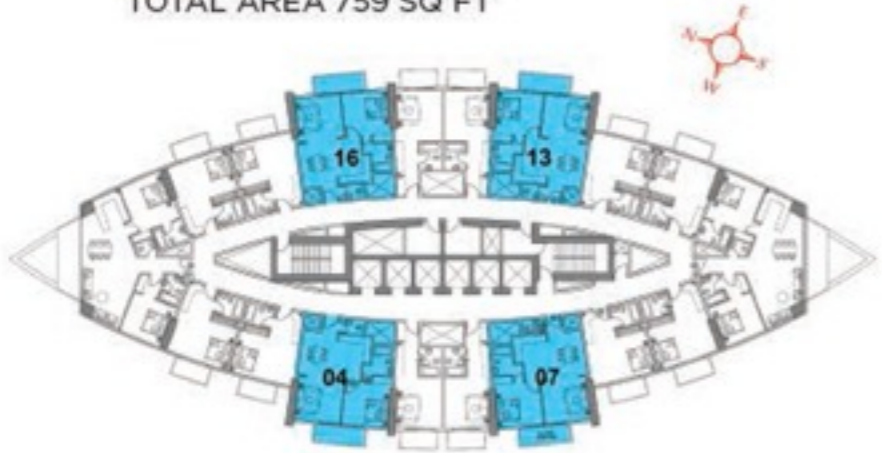

TYPICAL FLOOR PLAN 1BR

FLAT TYPE T03 - 1 BR (Flat No. 04, 07, 13, 16) TOTAL AREA 759 SQ FT

TYPICAL FLOOR PLAN STUDIO TYPE 2

FLAT TYPE T02 - STUDIO
(Flat No. 05, 06, 14, 15)
TOTAL AREA 390 SQ FT

FIRST FLOOR PLAN STUDIO TYPE 1

FLAT TYPE F01 - STUDIO
(Flat No. 01, 02, 07, 08, 09, 10, 15)
TOTAL AREA 423-425 SQ FT

FIRST FLOOR PLAN STUDIO TYPE 2

FLAT TYPE F02 - STUDIO (Flat No. 04, 05, 12, 13) TOTAL AREA 390 SQ FT

TYPICAL
FLOOR PLAN 2BR

FLAT TYPE T04 - 2 BR
(Flat No. 01, 10)
TOTAL AREA 1184 SQ FT