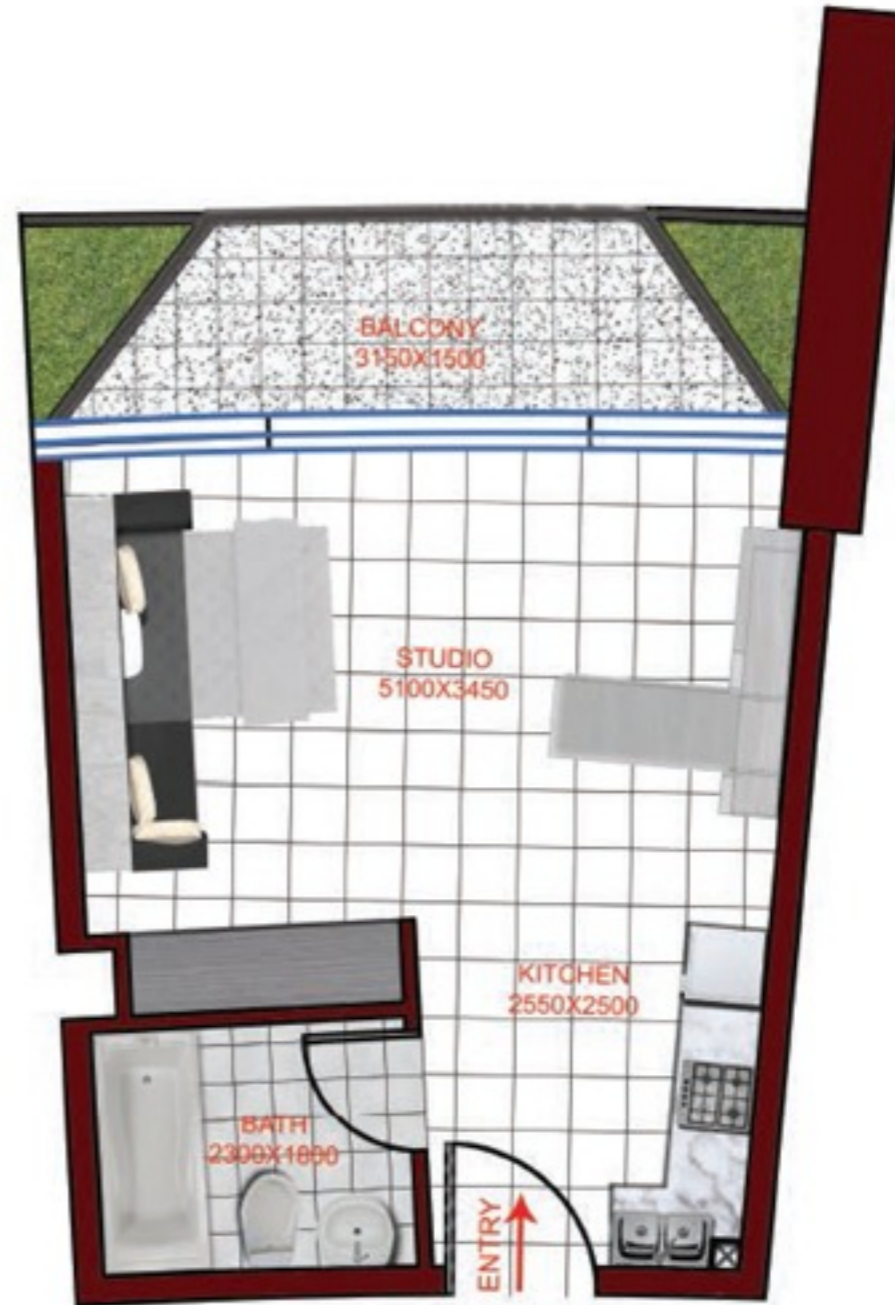

TYPICAL FLOOR PLAN 1BR

FLAT TYPE T03 - 1 BR (Flat No. 04, 07, 13, 16) TOTAL AREA 759 SQ FT

TYPICAL FLOOR PLAN STUDIO TYPE 2

FLAT TYPE T02 - STUDIO
(Flat No. 05, 06, 14, 15)
TOTAL AREA 390 SQ FT

FIRST FLOOR PLAN STUDIO TYPE 1

FLAT TYPE F01 - STUDIO
(Flat No. 01, 02, 07, 08, 09, 10, 15)
TOTAL AREA 423-425 SQ FT

FIRST FLOOR PLAN STUDIO TYPE 2

FLAT TYPE F02 - STUDIO (Flat No. 04, 05, 12, 13) TOTAL AREA 390 SQ FT

TYPICAL
FLOOR PLAN 2BR

FLAT TYPE T04 - 2 BR
(Flat No. 01, 10)
TOTAL AREA 1184 SQ FT