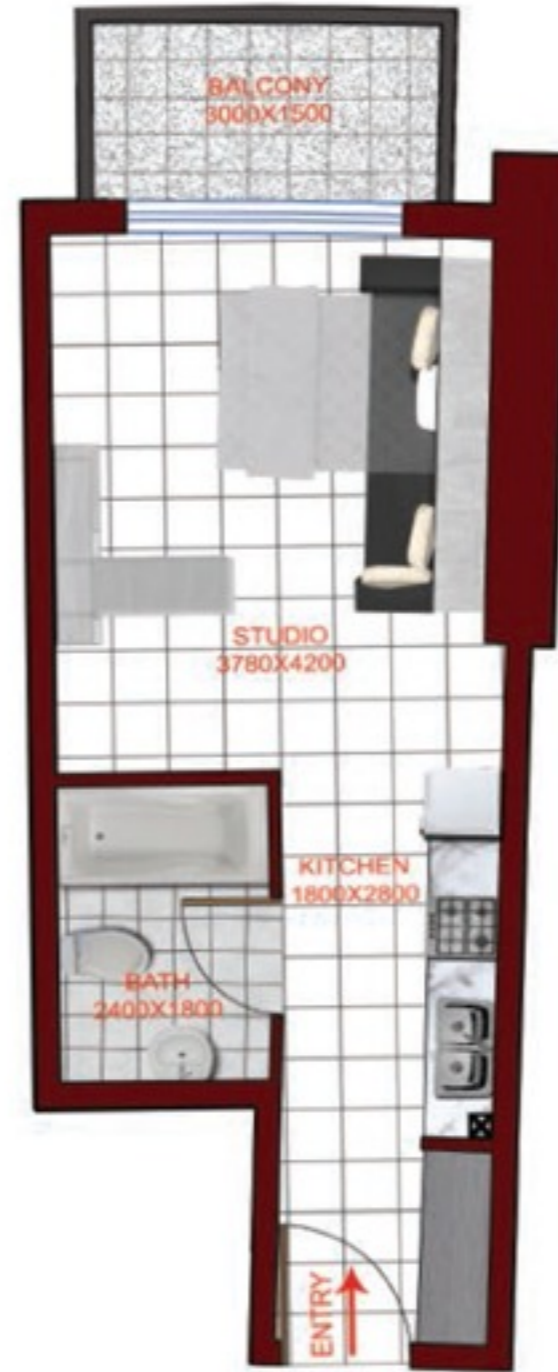

TYPICAL FLOOR PLAN 1BR

FLAT TYPE T03 - 1 BR (Flat No. 04, 07, 13, 16) TOTAL AREA 759 SQ FT

TYPICAL FLOOR PLAN STUDIO TYPE 2

FLAT TYPE T02 - STUDIO
(Flat No. 05, 06, 14, 15)
TOTAL AREA 390 SQ FT

FIRST FLOOR PLAN STUDIO TYPE 1

FLAT TYPE F01 - STUDIO
(Flat No. 01, 02, 07, 08, 09, 10, 15)
TOTAL AREA 423-425 SQ FT

FIRST FLOOR PLAN STUDIO TYPE 2

FLAT TYPE F02 - STUDIO (Flat No. 04, 05, 12, 13) TOTAL AREA 390 SQ FT

TYPICAL
FLOOR PLAN 2BR

FLAT TYPE T04 - 2 BR
(Flat No. 01, 10)
TOTAL AREA 1184 SQ FT