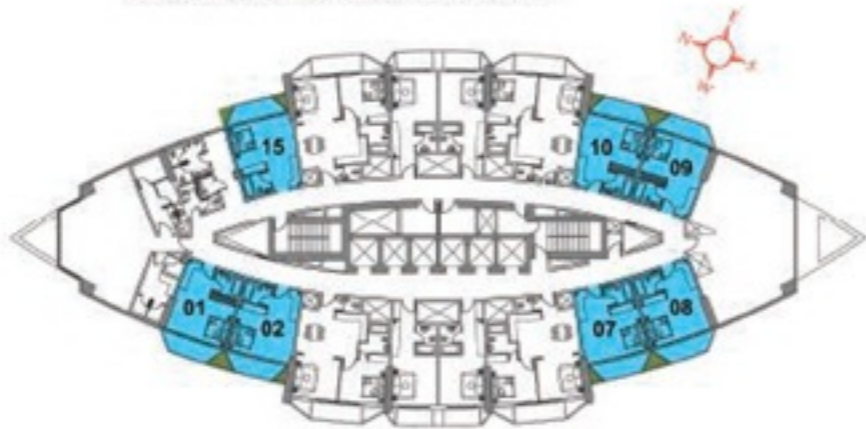

TYPICAL FLOOR PLAN 1BR

FLAT TYPE T03 - 1 BR (Flat No. 04, 07, 13, 16) TOTAL AREA 759 SQ FT

TYPICAL FLOOR PLAN STUDIO TYPE 2

FLAT TYPE T02 - STUDIO
(Flat No. 05, 06, 14, 15)
TOTAL AREA 390 SQ FT

FIRST FLOOR PLAN STUDIO TYPE 1

FLAT TYPE F01 - STUDIO
(Flat No. 01, 02, 07, 08, 09, 10, 15)
TOTAL AREA 423-425 SQ FT

FIRST FLOOR PLAN STUDIO TYPE 2

FLAT TYPE F02 - STUDIO (Flat No. 04, 05, 12, 13) TOTAL AREA 390 SQ FT

TYPICAL
FLOOR PLAN 2BR

FLAT TYPE T04 - 2 BR
(Flat No. 01, 10)
TOTAL AREA 1184 SQ FT