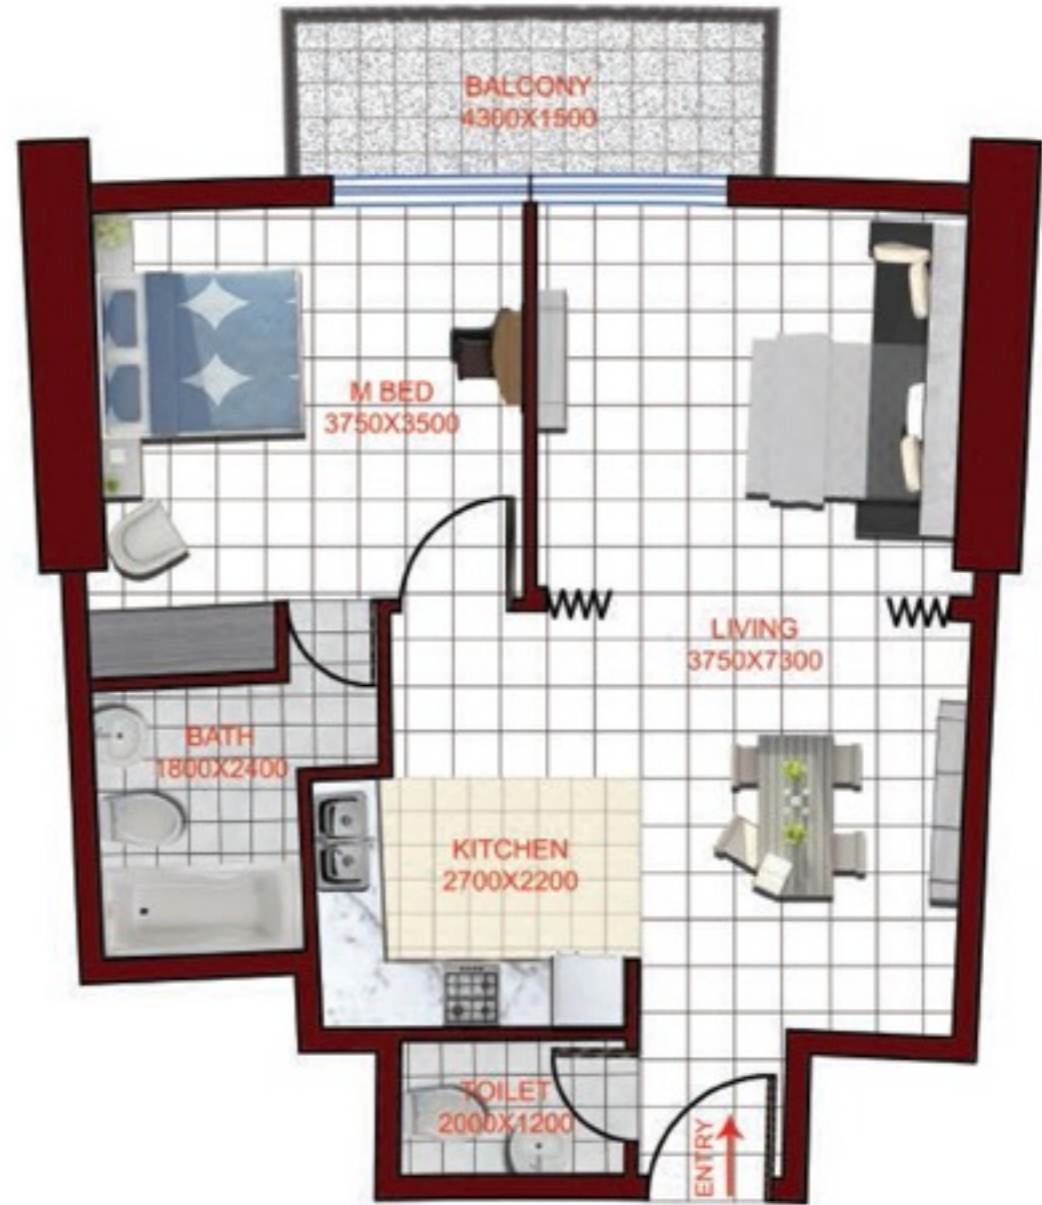

TYPICAL FLOOR PLAN 1BR

FLAT TYPE T03 - 1 BR (Flat No. 04, 07, 13, 16) TOTAL AREA 759 SQ FT

TYPICAL FLOOR PLAN STUDIO TYPE 2

FLAT TYPE T02 - STUDIO
(Flat No. 05, 06, 14, 15)
TOTAL AREA 390 SQ FT

FIRST FLOOR PLAN STUDIO TYPE 1

FLAT TYPE F01 - STUDIO
(Flat No. 01, 02, 07, 08, 09, 10, 15)
TOTAL AREA 423-425 SQ FT

FIRST FLOOR PLAN STUDIO TYPE 2

FLAT TYPE F02 - STUDIO (Flat No. 04, 05, 12, 13) TOTAL AREA 390 SQ FT

TYPICAL
FLOOR PLAN 2BR

FLAT TYPE T04 - 2 BR
(Flat No. 01, 10)
TOTAL AREA 1184 SQ FT