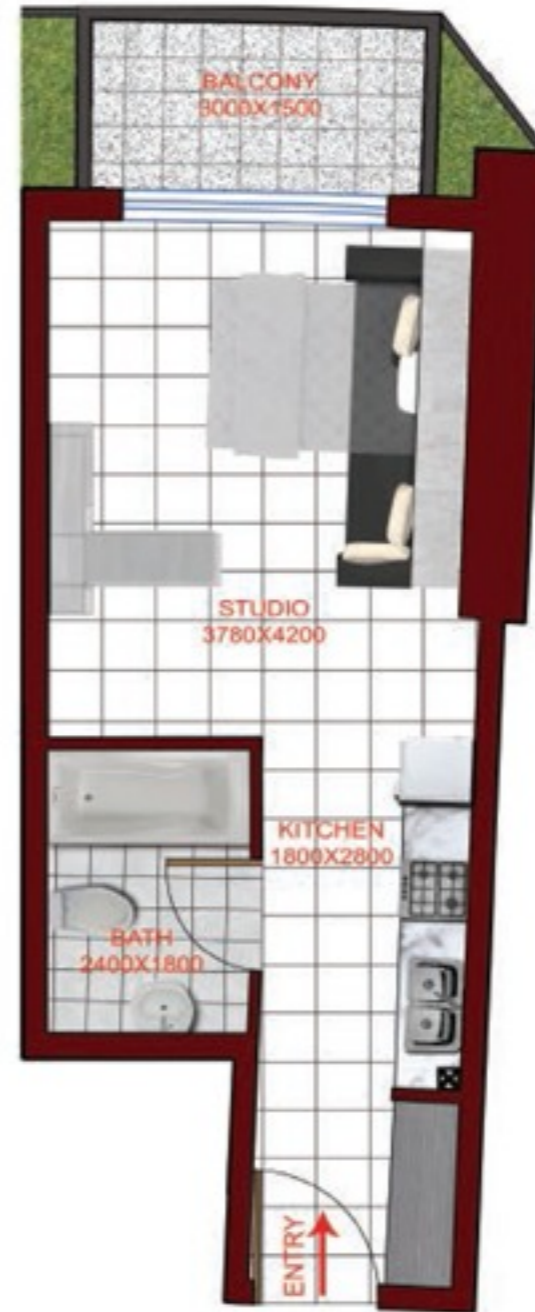

TYPICAL FLOOR PLAN 1BR

FLAT TYPE T03 - 1 BR (Flat No. 04, 07, 13, 16) TOTAL AREA 759 SQ FT

TYPICAL FLOOR PLAN STUDIO TYPE 2

FLAT TYPE T02 - STUDIO
(Flat No. 05, 06, 14, 15)
TOTAL AREA 390 SQ FT

FIRST FLOOR PLAN STUDIO TYPE 1

FLAT TYPE F01 - STUDIO
(Flat No. 01, 02, 07, 08, 09, 10, 15)
TOTAL AREA 423-425 SQ FT

FIRST FLOOR PLAN STUDIO TYPE 2

FLAT TYPE F02 - STUDIO (Flat No. 04, 05, 12, 13) TOTAL AREA 390 SQ FT

TYPICAL
FLOOR PLAN 2BR

FLAT TYPE T04 - 2 BR
(Flat No. 01, 10)
TOTAL AREA 1184 SQ FT