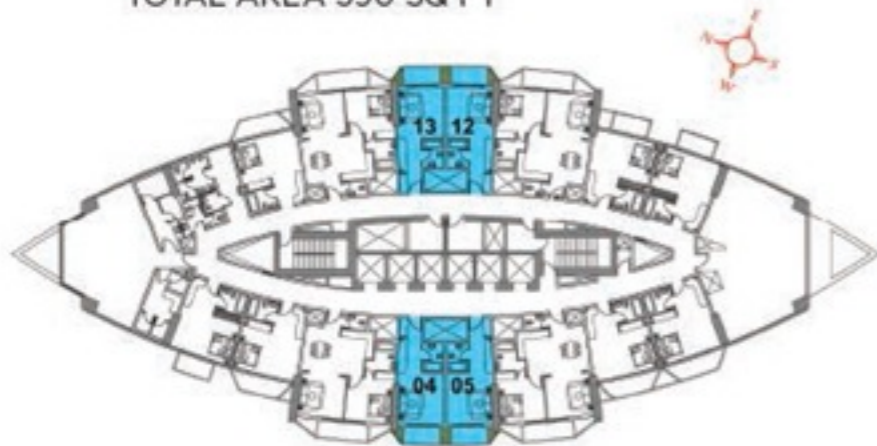

TYPICAL FLOOR PLAN 1BR

FLAT TYPE T03 - 1 BR (Flat No. 04, 07, 13, 16) TOTAL AREA 759 SQ FT

TYPICAL FLOOR PLAN STUDIO TYPE 2

FLAT TYPE T02 - STUDIO
(Flat No. 05, 06, 14, 15)
TOTAL AREA 390 SQ FT

FIRST FLOOR PLAN STUDIO TYPE 1

FLAT TYPE F01 - STUDIO
(Flat No. 01, 02, 07, 08, 09, 10, 15)
TOTAL AREA 423-425 SQ FT

FIRST FLOOR PLAN STUDIO TYPE 2

FLAT TYPE F02 - STUDIO (Flat No. 04, 05, 12, 13) TOTAL AREA 390 SQ FT

TYPICAL
FLOOR PLAN 2BR

FLAT TYPE T04 - 2 BR
(Flat No. 01, 10)
TOTAL AREA 1184 SQ FT