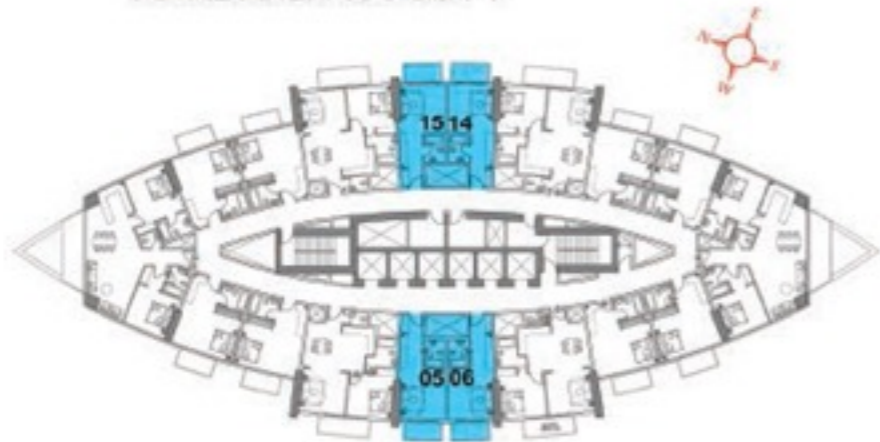

TYPICAL FLOOR PLAN 1BR

FLAT TYPE T03 - 1 BR (Flat No. 04, 07, 13, 16) TOTAL AREA 759 SQ FT

TYPICAL FLOOR PLAN STUDIO TYPE 2

FLAT TYPE T02 - STUDIO
(Flat No. 05, 06, 14, 15)
TOTAL AREA 390 SQ FT

FIRST FLOOR PLAN STUDIO TYPE 1

FLAT TYPE F01 - STUDIO
(Flat No. 01, 02, 07, 08, 09, 10, 15)
TOTAL AREA 423-425 SQ FT

FIRST FLOOR PLAN STUDIO TYPE 2

FLAT TYPE F02 - STUDIO (Flat No. 04, 05, 12, 13) TOTAL AREA 390 SQ FT

TYPICAL
FLOOR PLAN 2BR

FLAT TYPE T04 - 2 BR
(Flat No. 01, 10)
TOTAL AREA 1184 SQ FT