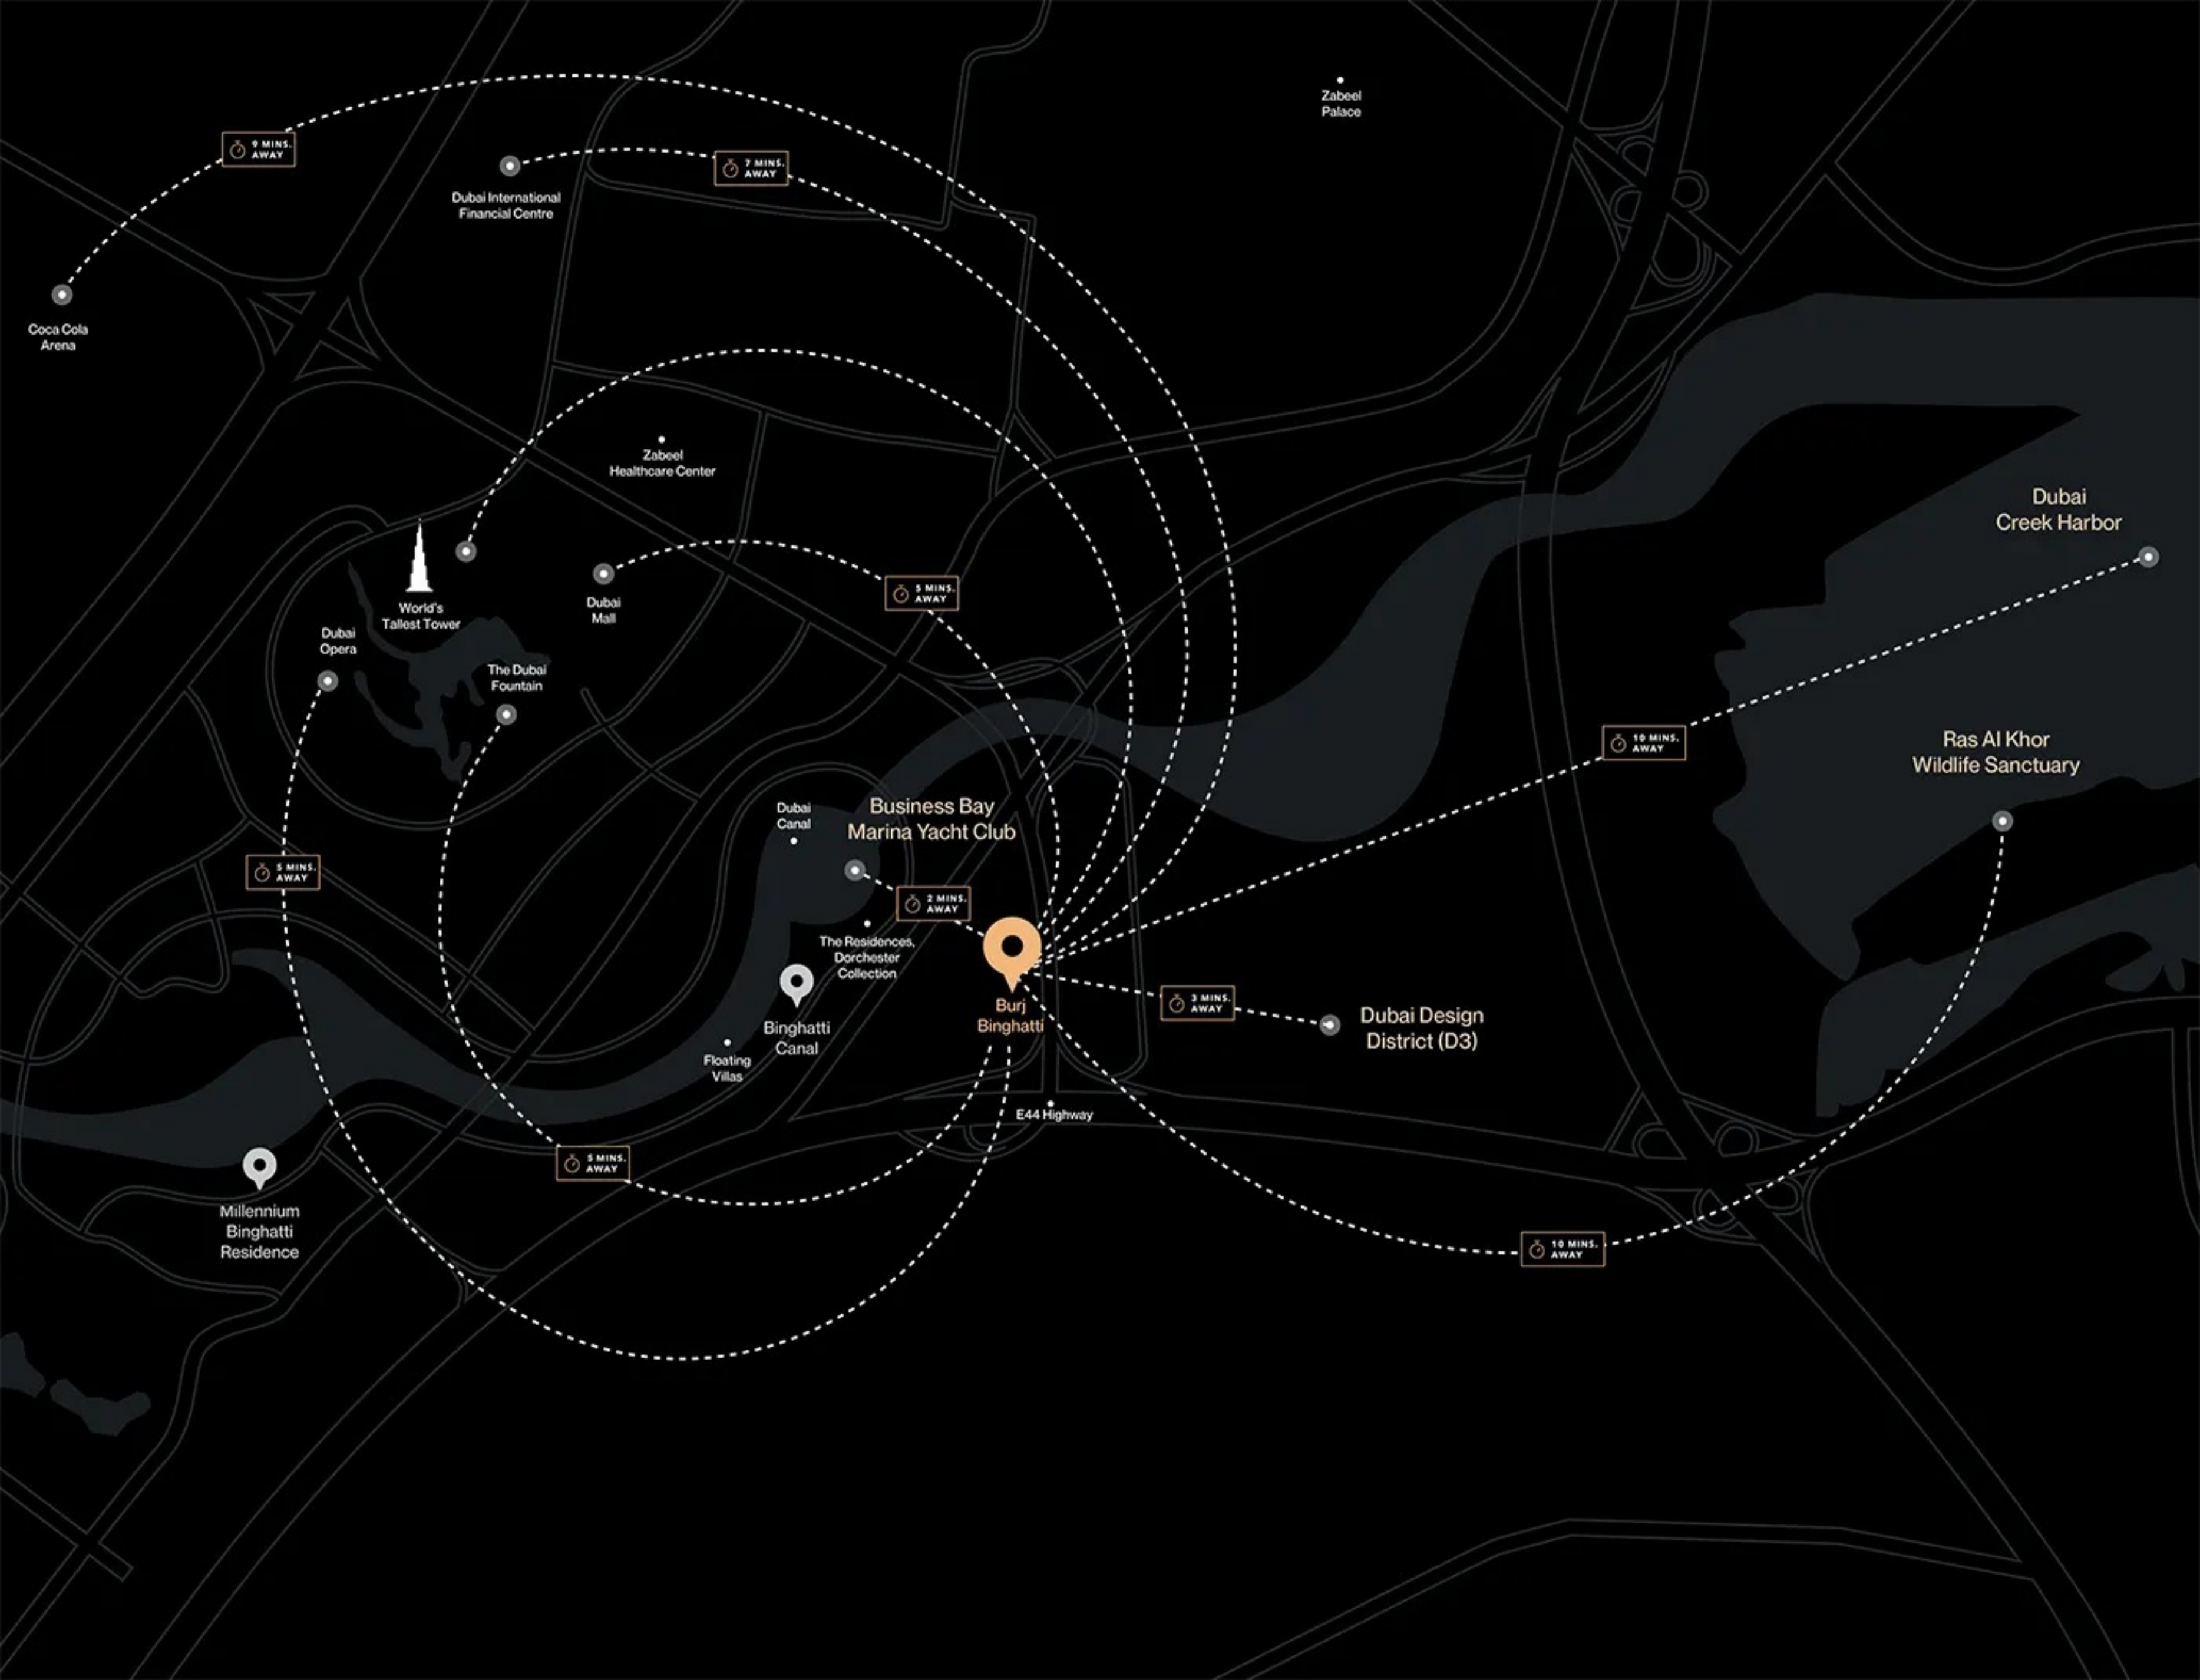

ACCESSIBILITY

Strategically Situated in Business Bay

Coca Cola Arena

9 MINS. AWAY

Dubai International Financial Centre

7 MINS. AWAY

Zabeel Palace

Zabeel Healthcare Center

World's Tallest Tower

Dubai Mall

5 MINS. AWAY

Dubai Opera

The Dubai Fountain

5 MINS. AWAY

Business Bay Marina Yacht Club

2 MINS. AWAY

Dubai Canal

The Residences, Dorchester Collection

3 MINS. AWAY

Binghatti Canal

Burj Binghatti

Dubai Design District (D3)

Floating Villas

E44 Highway

Ras Al Khor Wildlife Sanctuary

10 MINS. AWAY

Dubai Creek Harbor

Millennium Binghatti Residence

5 MINS. AWAY

10 MINS. AWAY