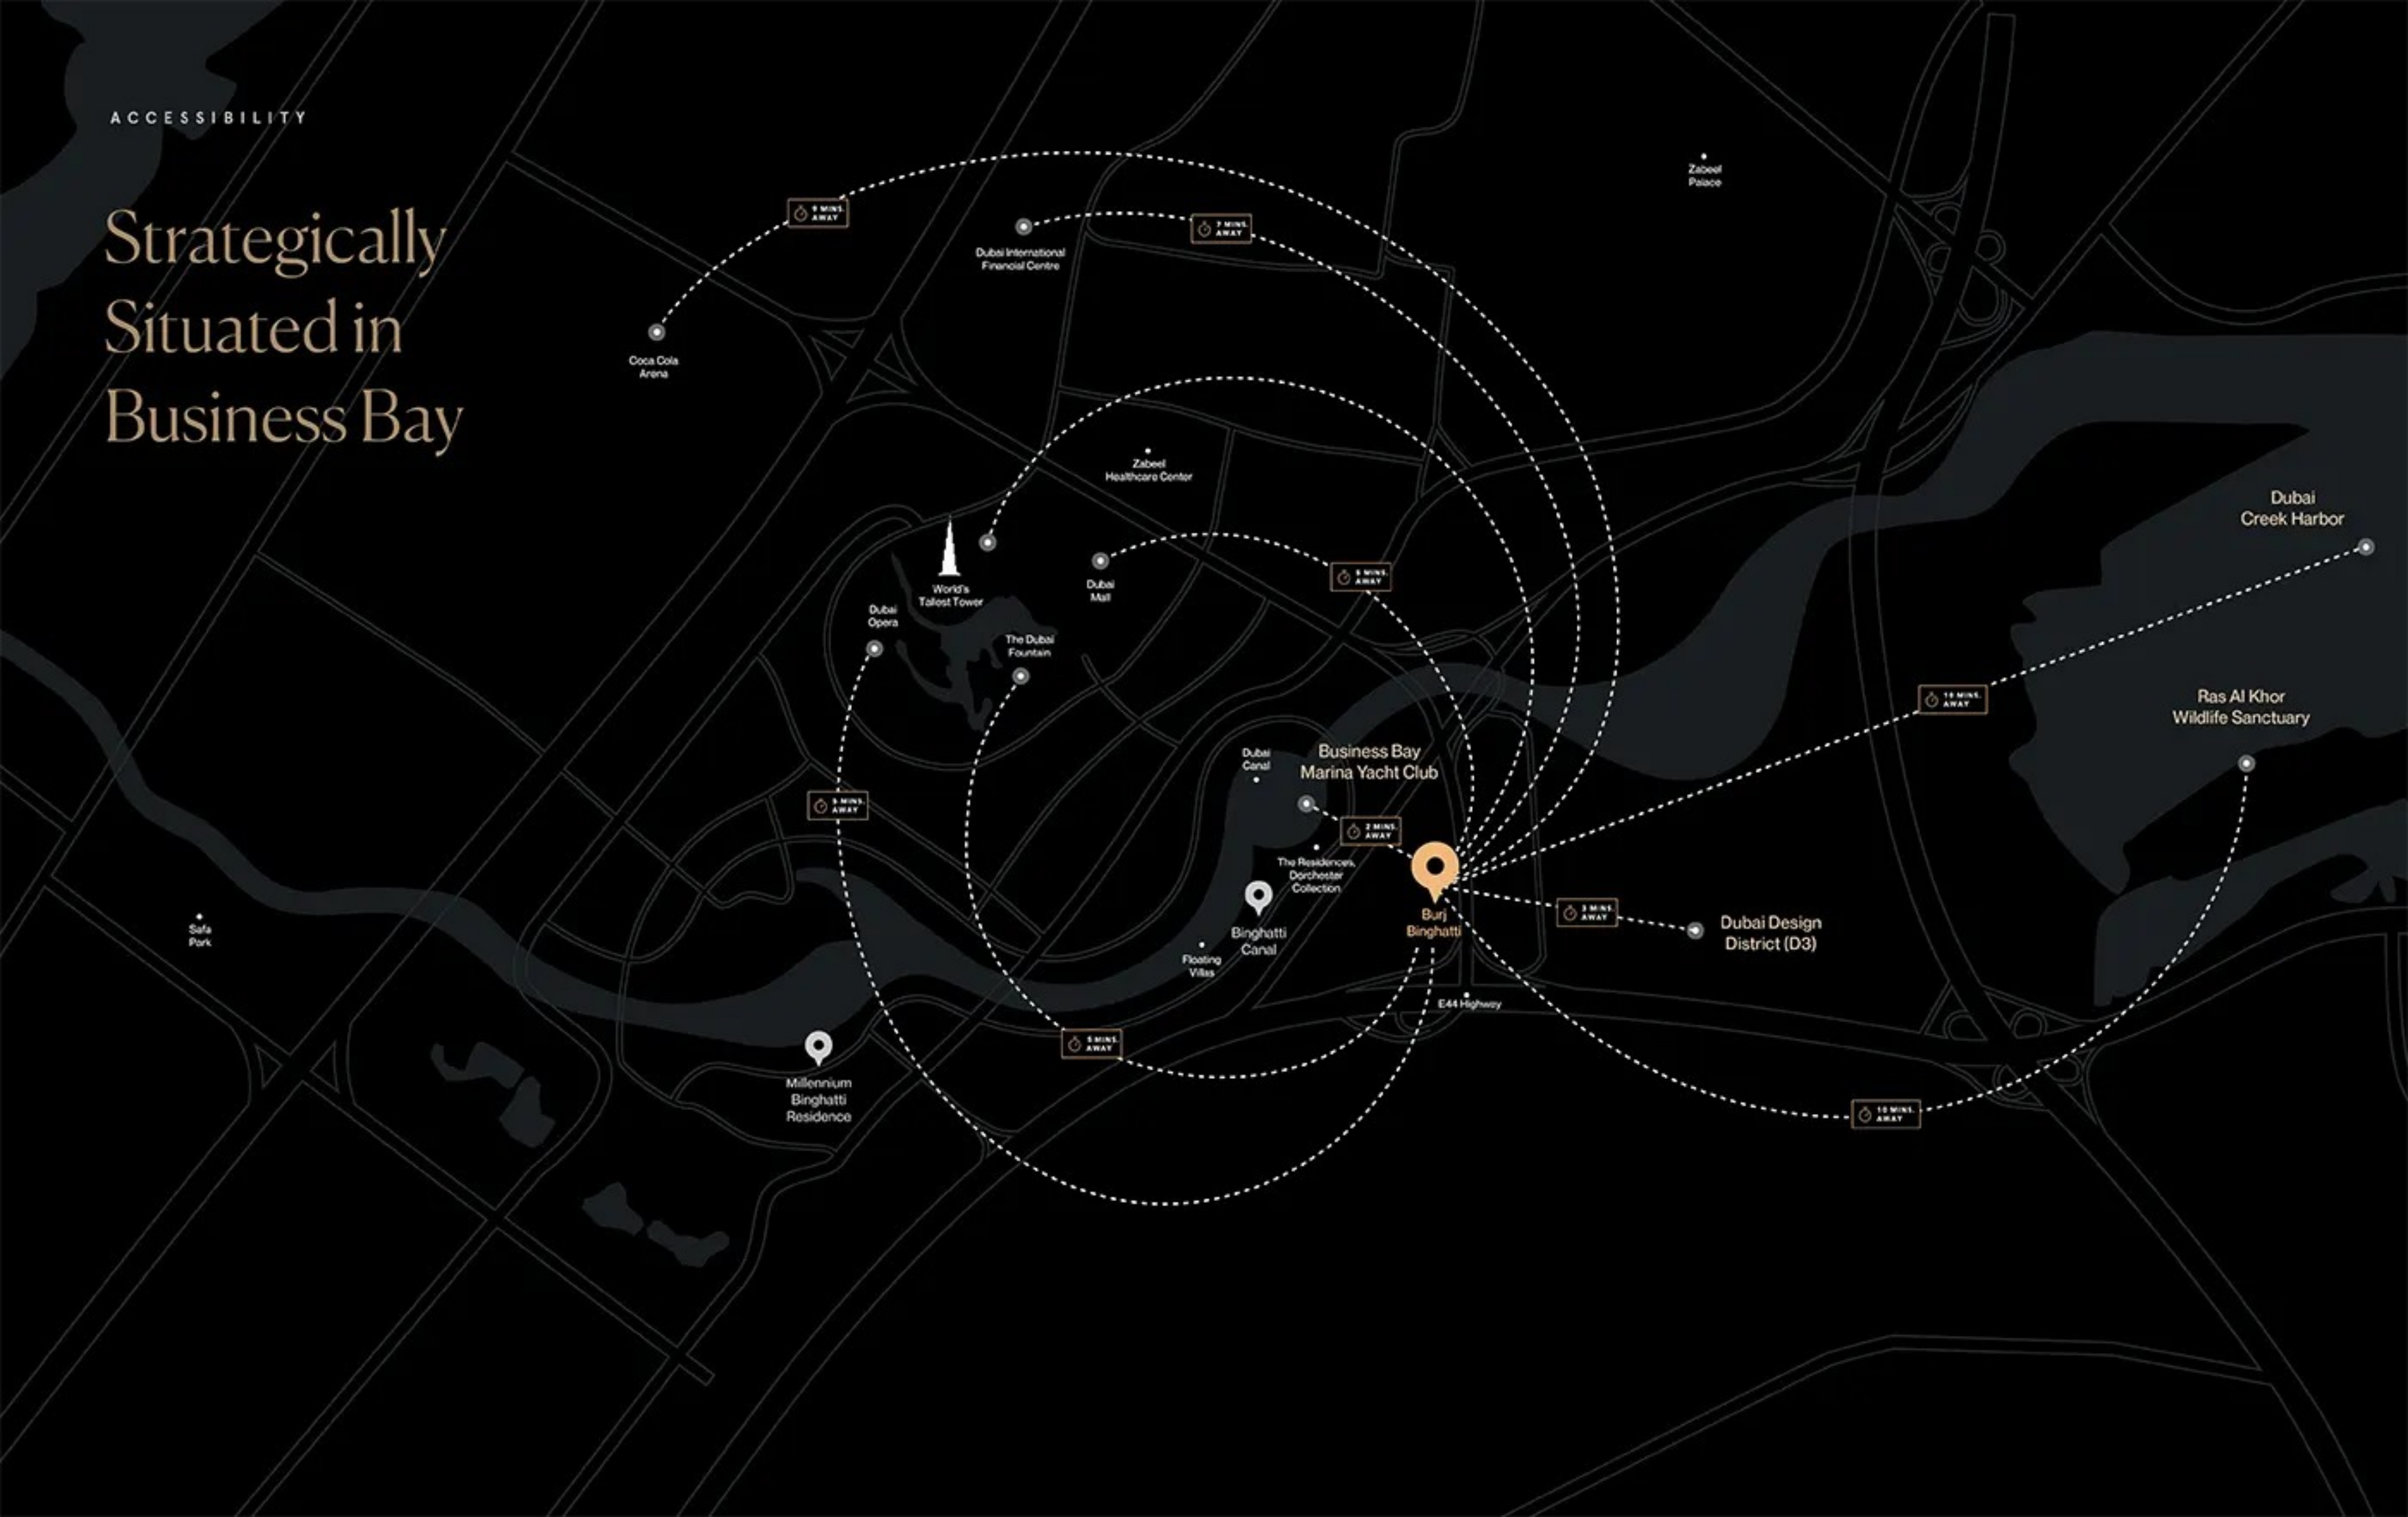

ACCESSIBILITY

Strategically Situated in Business Bay

Coca Cola Arena

9 MINS. AWAY

Dubai International Financial Centre

7 MINS. AWAY

Zabeel Palace

Zabeel Healthcare Center

World's Tallest Tower

Dubai Mall

5 MINS. AWAY

Dubai Opera

The Dubai Fountain

5 MINS. AWAY

Business Bay Marina Yacht Club

2 MINS. AWAY

Dubai Canal

The Residences, Dorchester Collection

3 MINS. AWAY

Binghatti Canal

Burj Binghatti

Dubai Design District (D3)

Floating Villas

E44 Highway

Ras Al Khor Wildlife Sanctuary

10 MINS. AWAY

Dubai Creek Harbor

Millennium Binghatti Residence

5 MINS. AWAY

10 MINS. AWAY