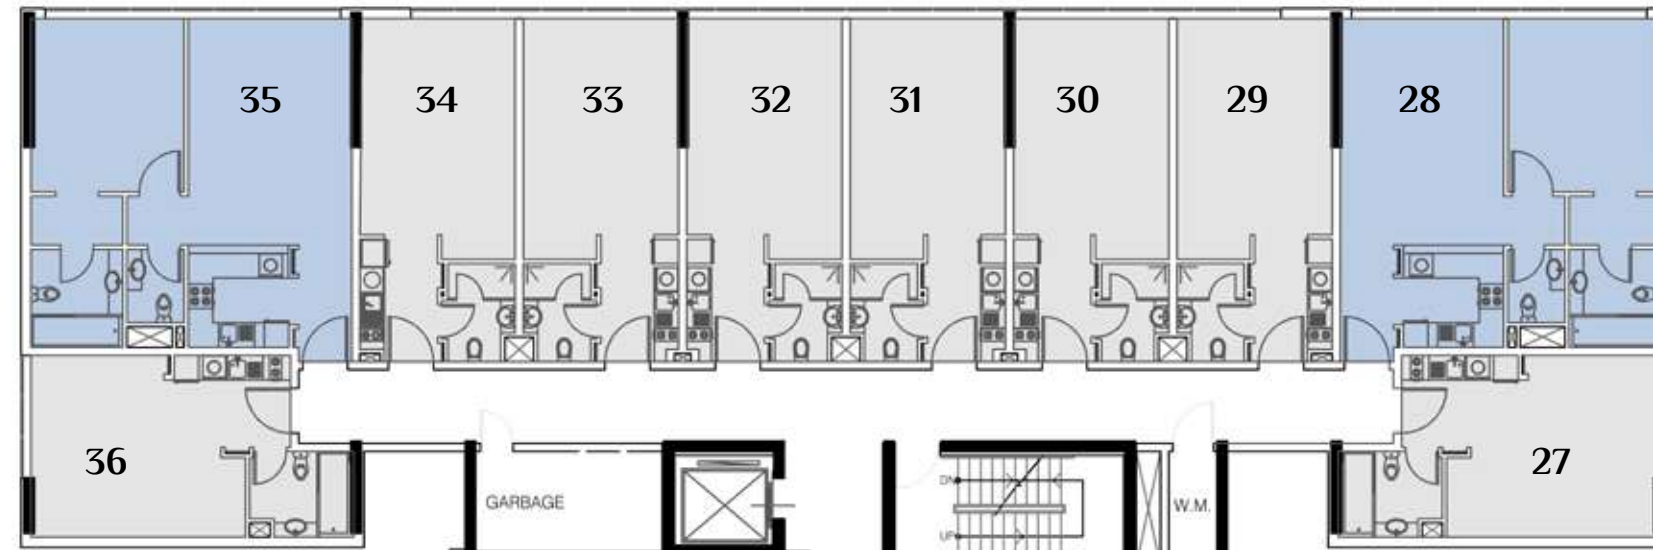

FLOOR PLANS

Community View

Street View

Community View

Pool View

Outdoor Sitting View

Street View

Type A

Size Range: 353 sq.ft - 640 sq.ft

Type B

Size Range: 431 sq.ft - 548 sq.ft

Type A

Size Range: 799 sq.ft - 1400 sq.ft

Type B

Size Range: 757 sq.ft - 969 sq.ft