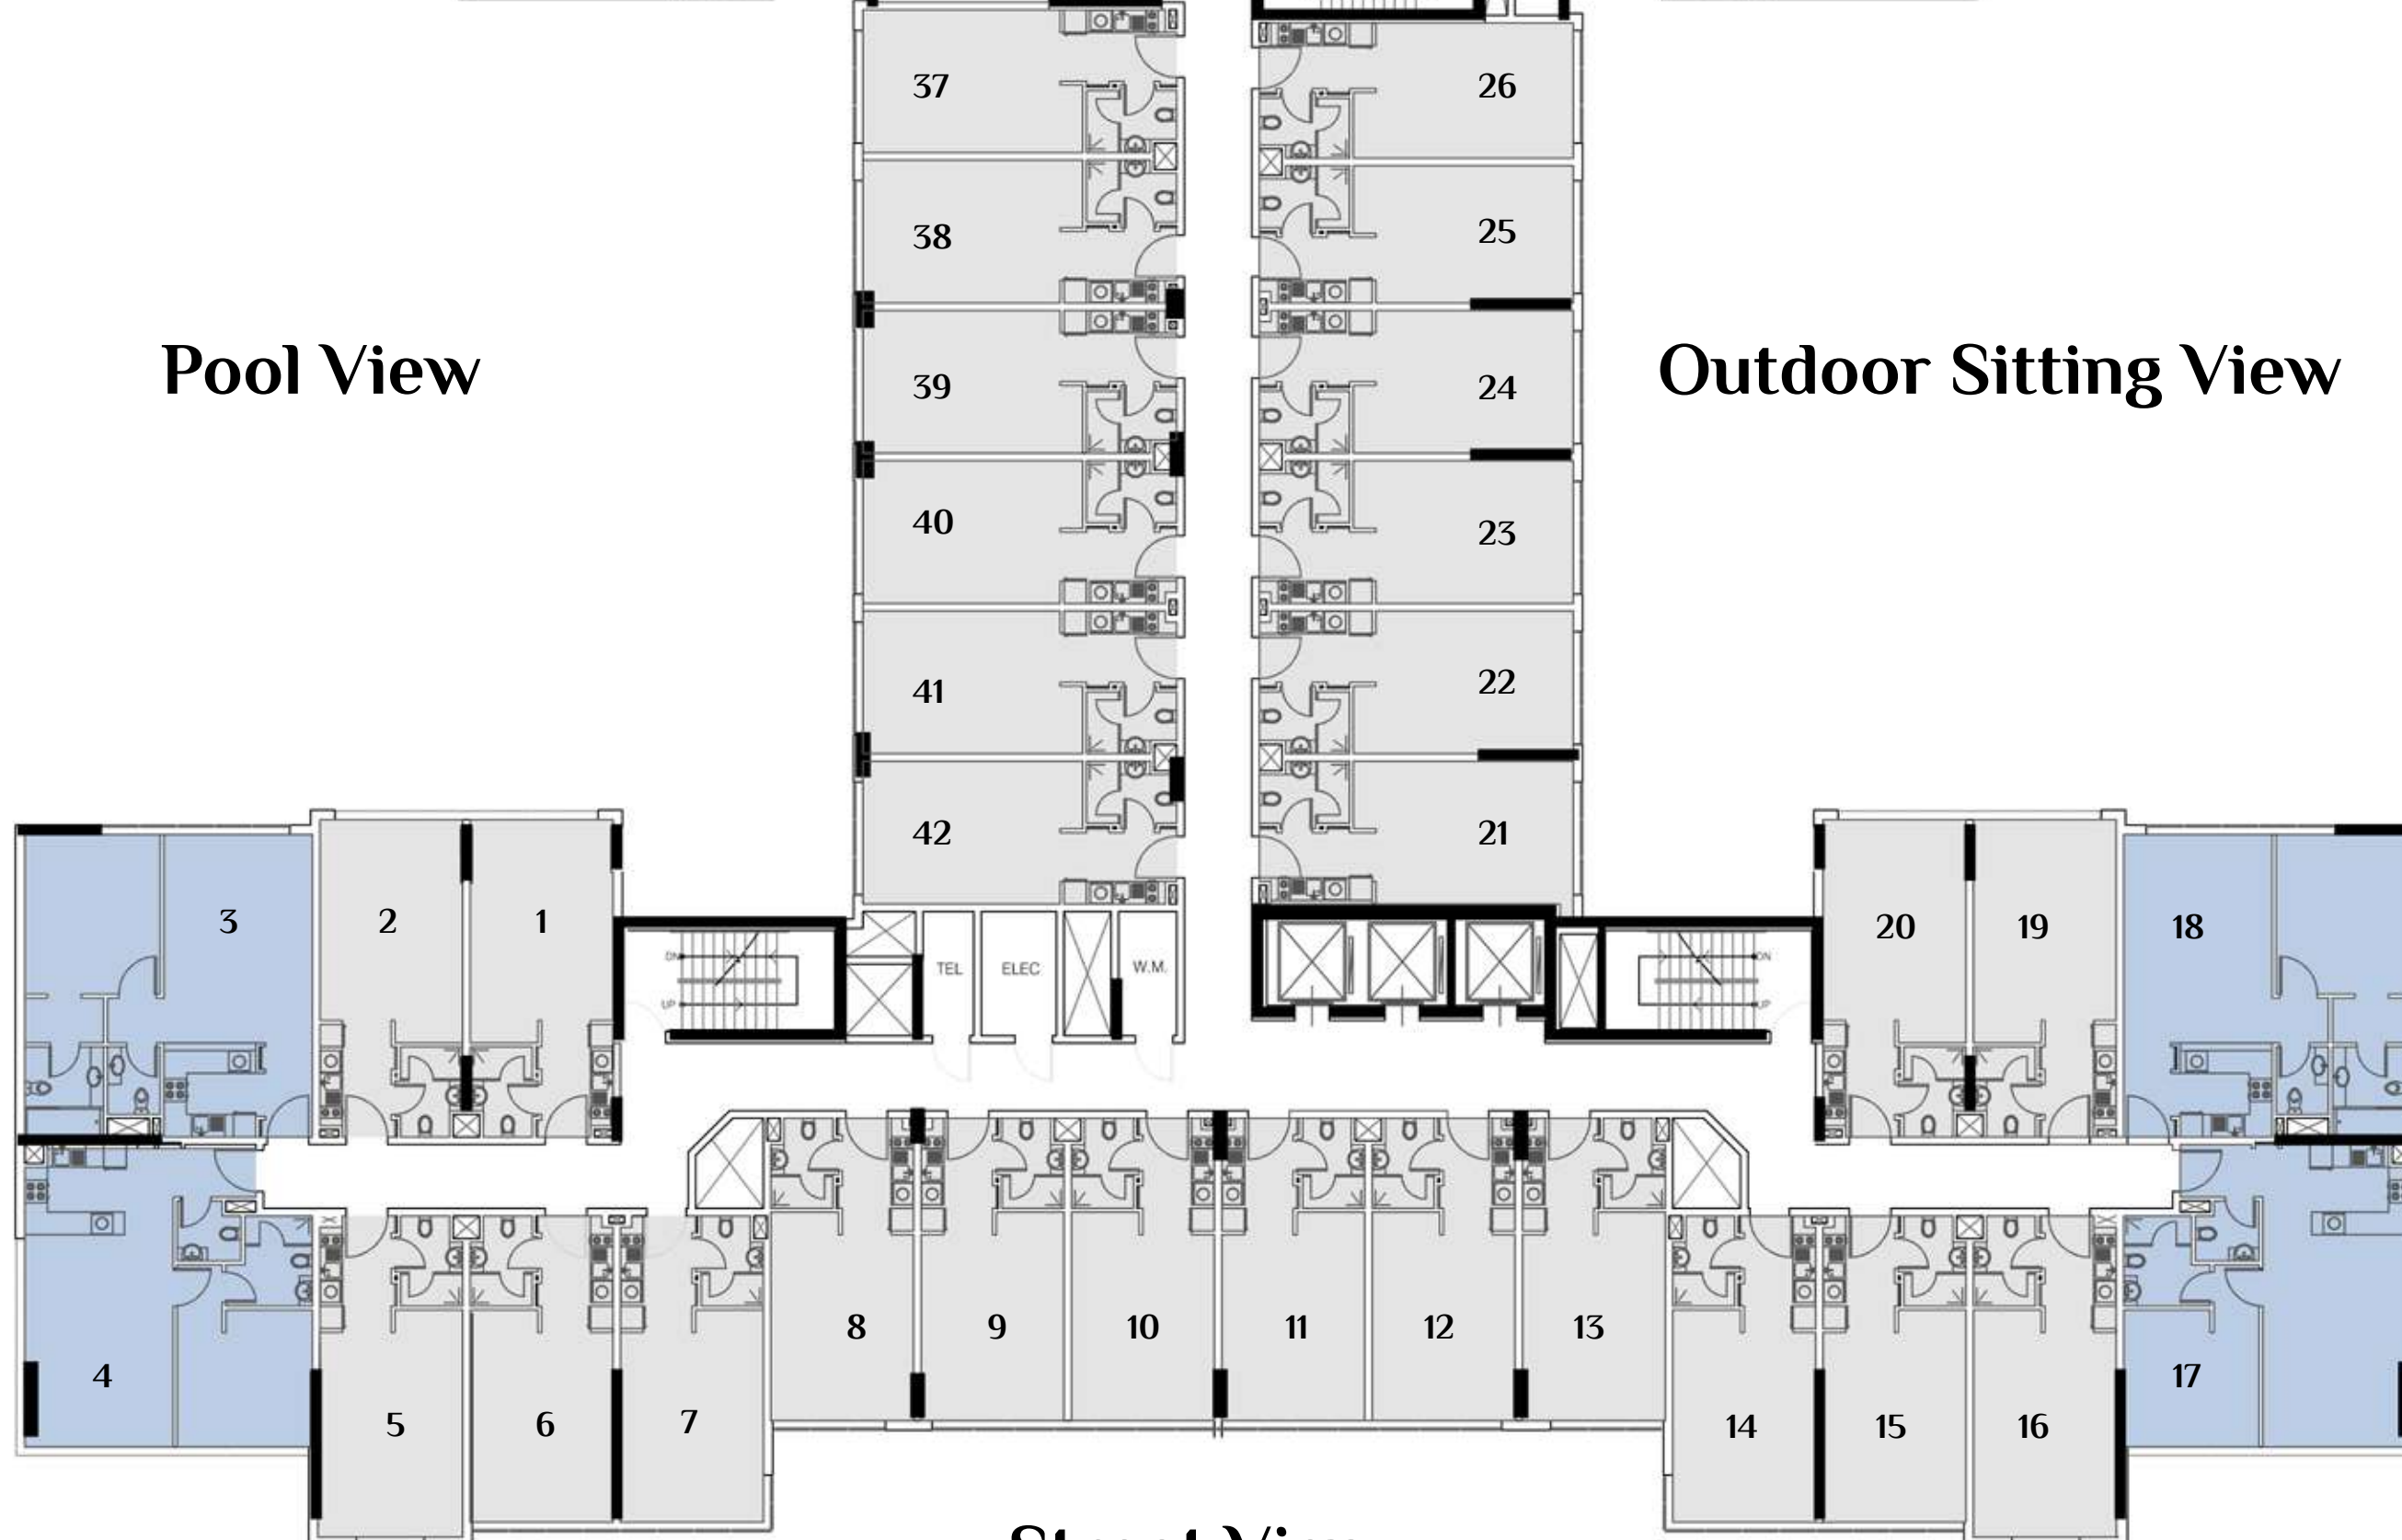

FLOOR PLANS

Community View

Street View

Community View

Pool View

Outdoor Sitting View

Street View

Type A

Size Range: 353 sq.ft - 640 sq.ft

Type B

Size Range: 431 sq.ft - 548 sq.ft

Type A

Size Range: 799 sq.ft - 1400 sq.ft

Type B

Size Range: 757 sq.ft - 969 sq.ft