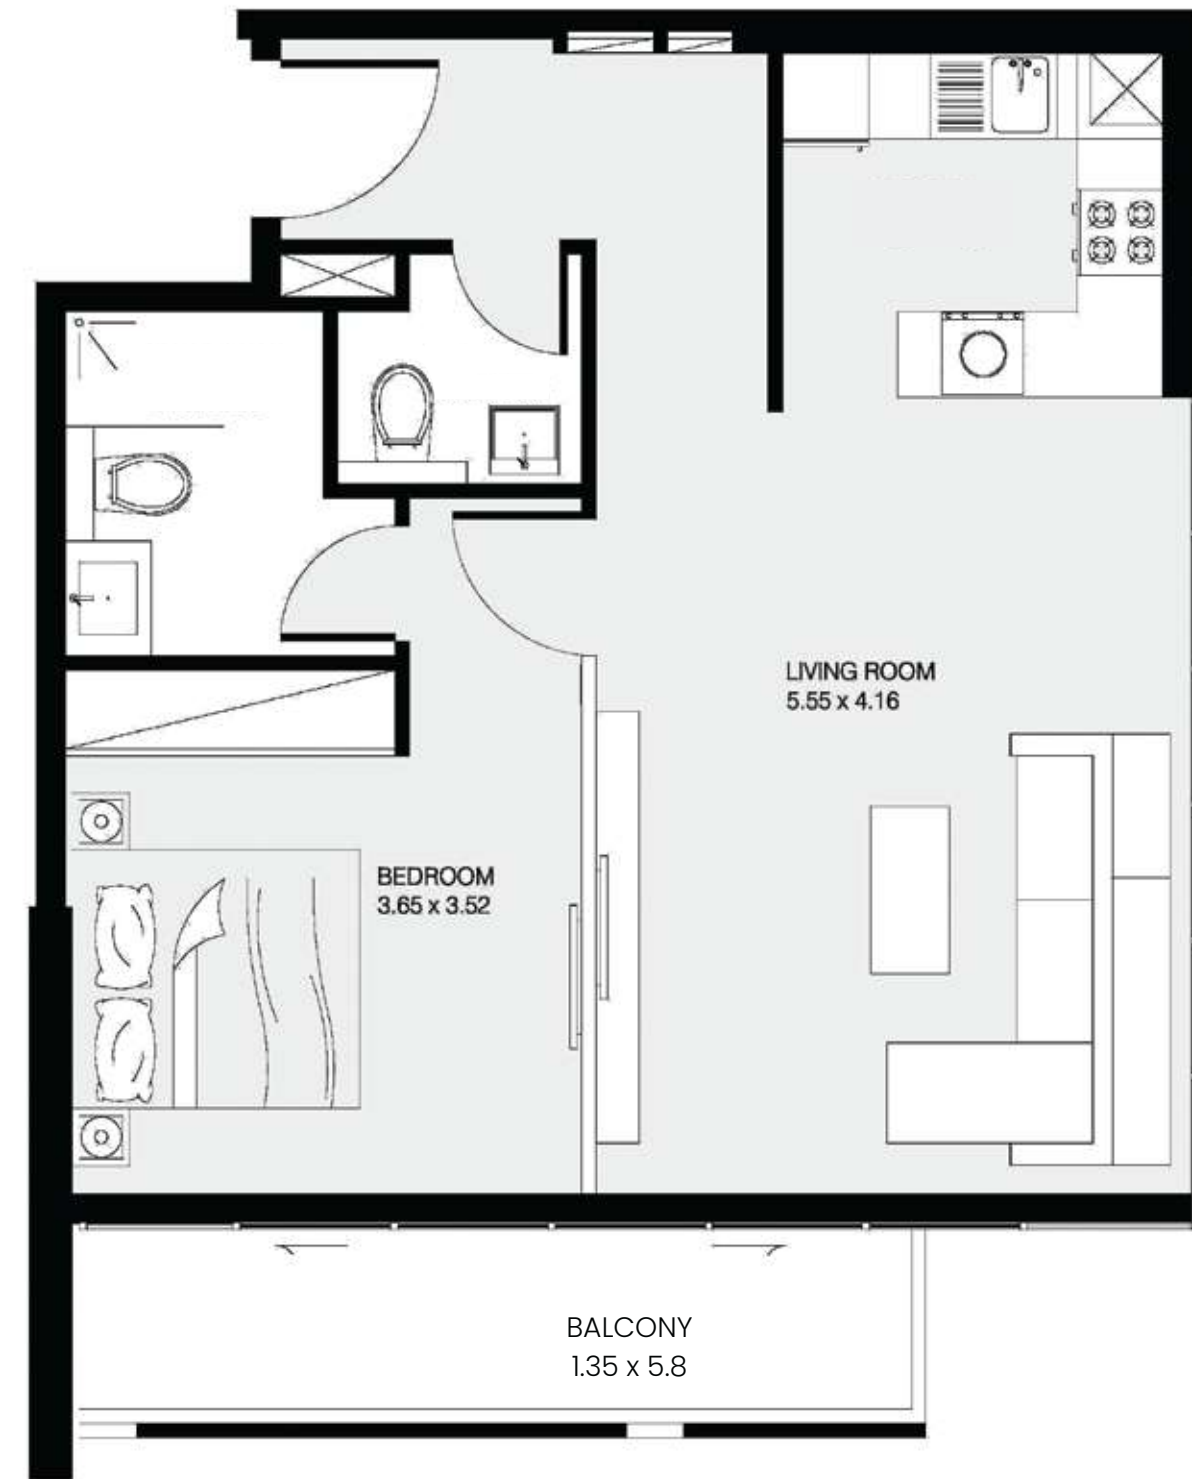

FLOOR PLANS

Community View

Street View

Community View

Pool View

Outdoor Sitting View

Street View

Type A

Size Range: 353 sq.ft - 640 sq.ft

Type B

Size Range: 431 sq.ft - 548 sq.ft

Type A

Size Range: 799 sq.ft - 1400 sq.ft

Type B

Size Range: 757 sq.ft - 969 sq.ft