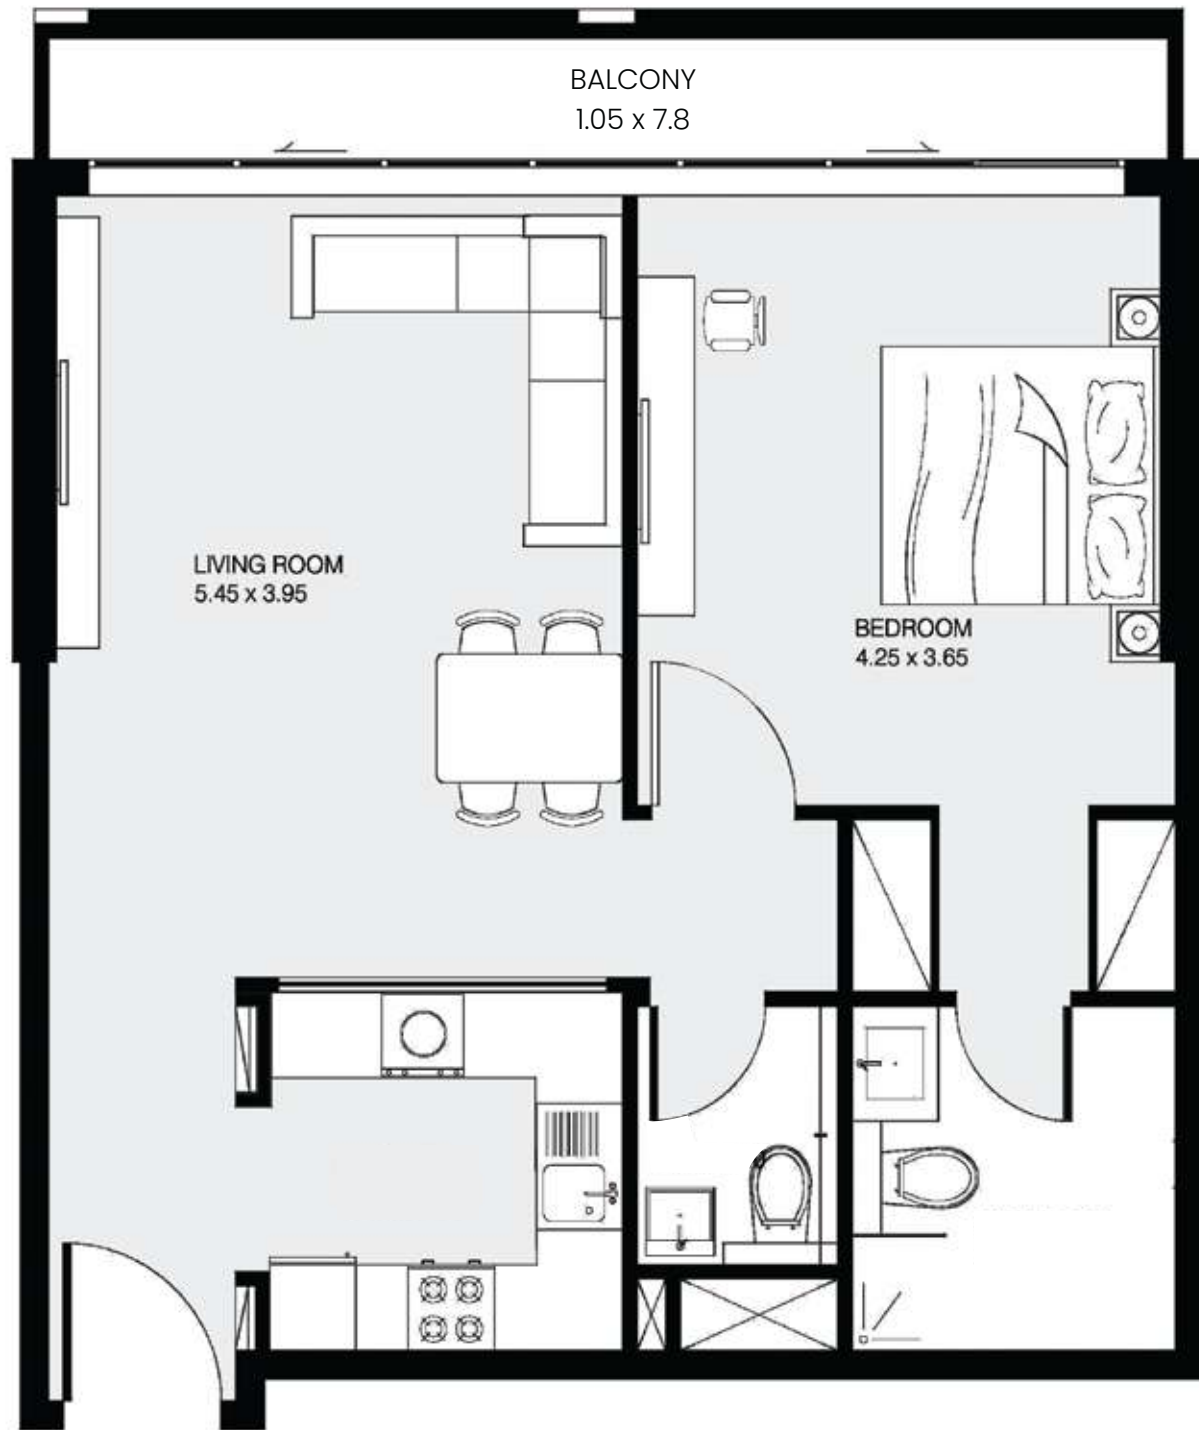

FLOOR PLANS

Community View

Street View

Community View

Pool View

Outdoor Sitting View

Street View

Type A

Size Range: 353 sq.ft - 640 sq.ft

Type B

Size Range: 431 sq.ft - 548 sq.ft

Type A

Size Range: 799 sq.ft - 1400 sq.ft

Type B

Size Range: 757 sq.ft - 969 sq.ft