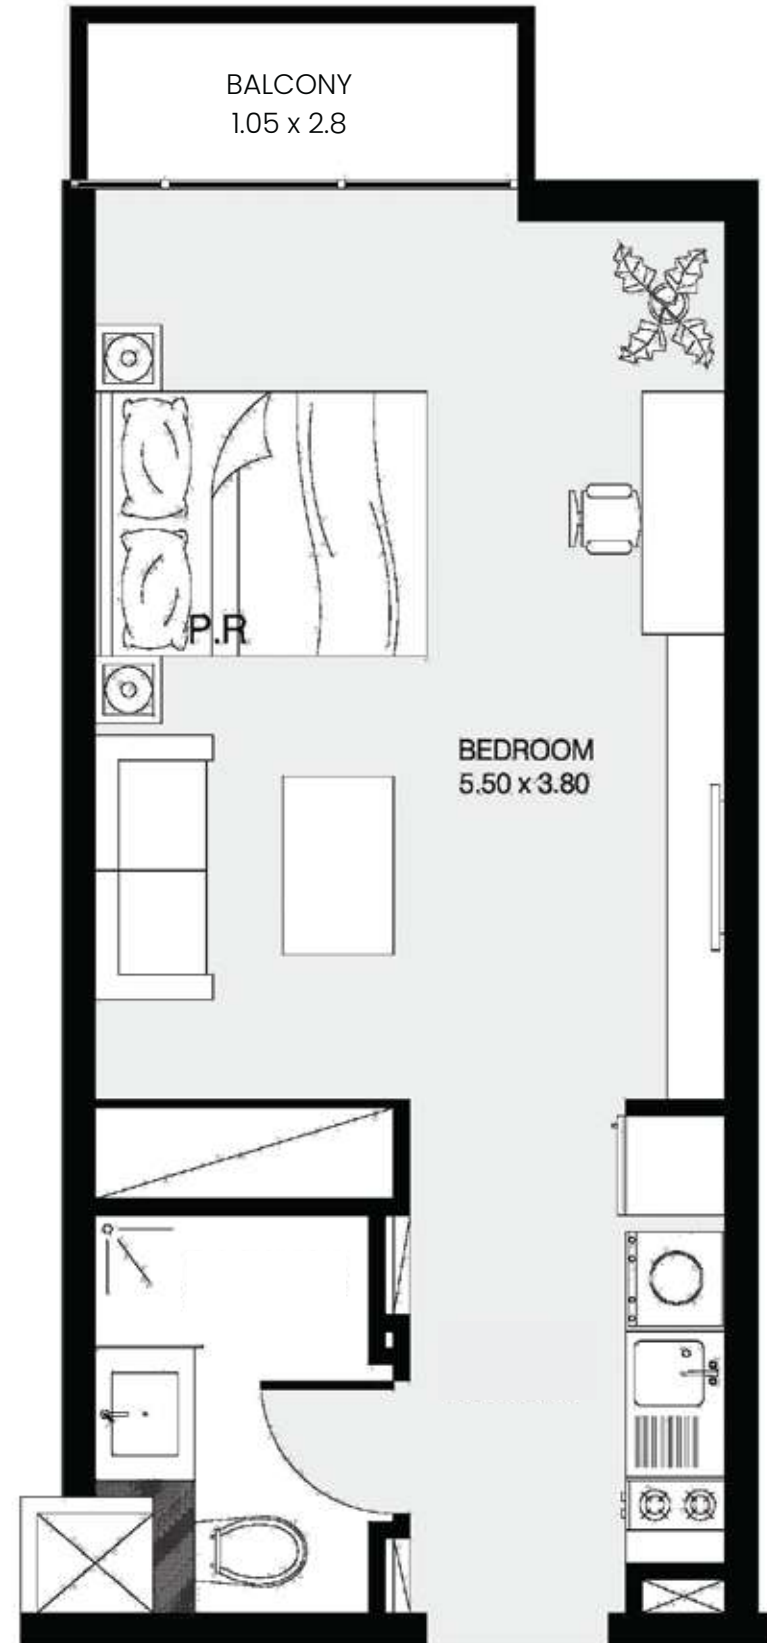

FLOOR PLANS

Community View

Street View

Community View

Pool View

Outdoor Sitting View

Street View

Type A

Size Range: 353 sq.ft - 640 sq.ft

Type B

Size Range: 431 sq.ft - 548 sq.ft

Type A

Size Range: 799 sq.ft - 1400 sq.ft

Type B

Size Range: 757 sq.ft - 969 sq.ft