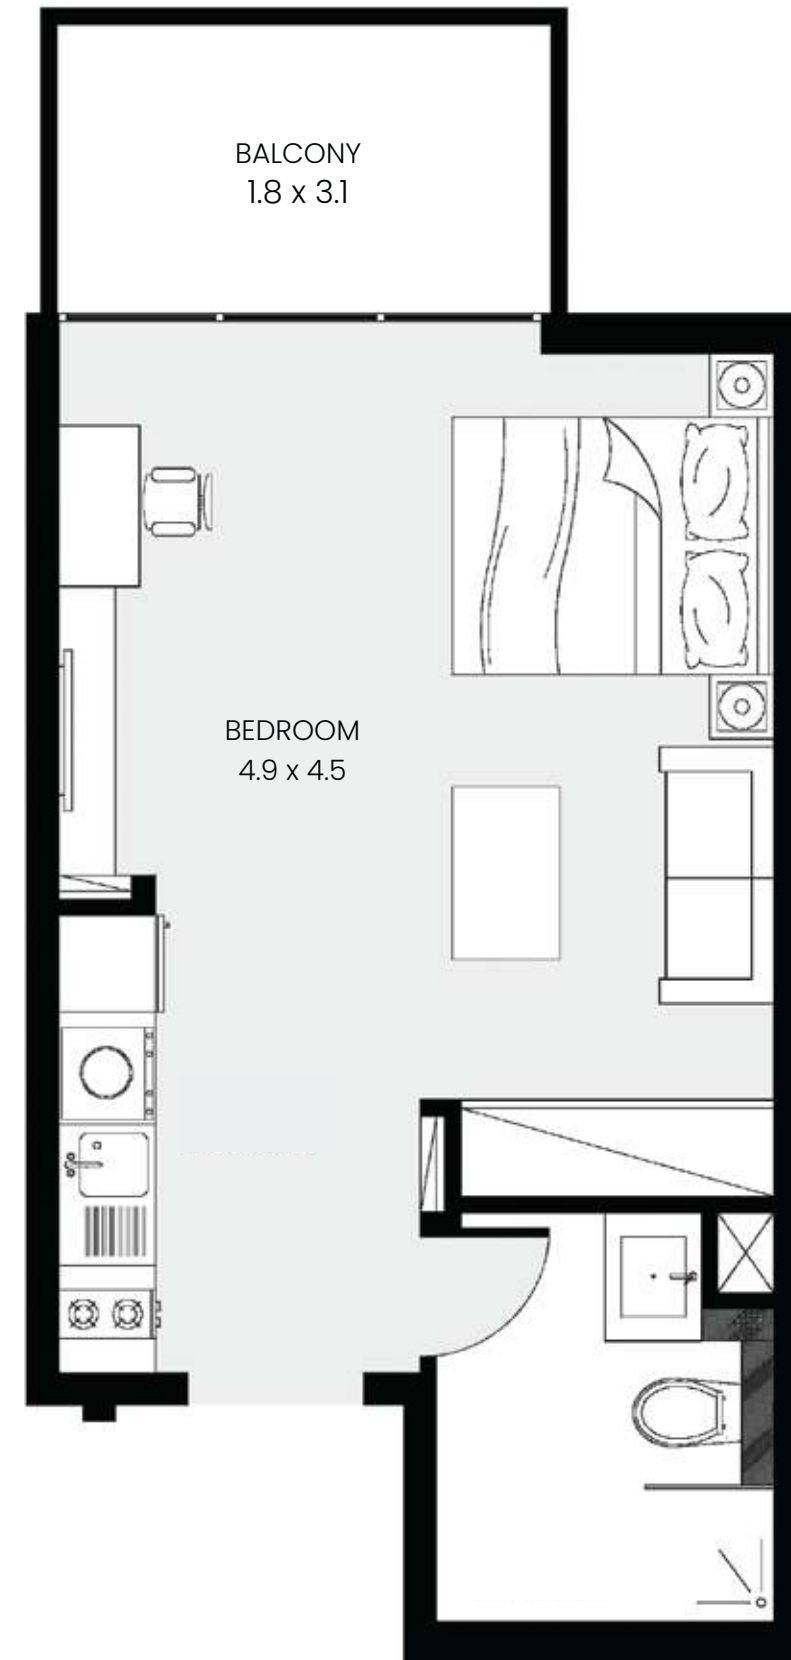

FLOOR PLANS

Community View

Street View

Community View

Pool View

Outdoor Sitting View

Street View

Type A

Size Range: 353 sq.ft - 640 sq.ft

Type B

Size Range: 431 sq.ft - 548 sq.ft

Type A

Size Range: 799 sq.ft - 1400 sq.ft

Type B

Size Range: 757 sq.ft - 969 sq.ft