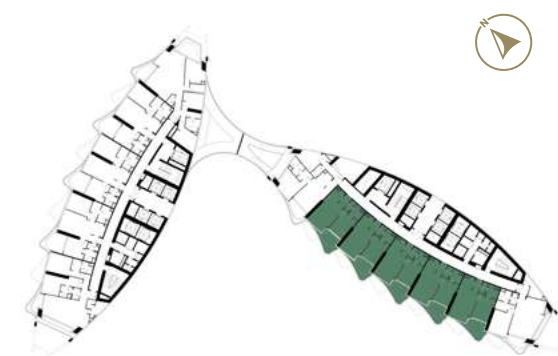

SAFAONE
de GRISOGONO
GENÈVE

FLOOR PLANS

1 BEDROOM

TOWER-B | TYPE-A
LEVELS: 06-21 & 23-38

2 BEDROOM

TOWER-A | TYPE-A
LEVELS: 07, 09, 11, 13, 15, 17, 19, 21,
24, 26, 28, 30, 32, 34, 36 & 38

LEVELS: 06,08,10,29,31,
33,35 & 37

LEVELS: 07,09,11,13,15,17,19,21,24,
26,28,30,32,34,36 & 38

LEVELS: 12,14,16,18,
20,23,25 & 27

LEVELS: 07,09,11,13,15,17,19,21,24,
26,28,30,32,34,36 & 38

2 BEDROOM

TOWER-A | TYPE-B
LEVELS: 06-21 & 23-38

2 BEDROOM

TOWER-A | TYPE-C
LEVELS: 06, 08, 10, 12, 14, 16, 18, 20,
23, 25, 27, 29, 31, 33, 35 & 37

LEVELS: 06,08,10,29,31,
33,35 & 37

LEVELS: 07,09,11,13,15,17,19,21,24,
26,28,30,32,34,36 & 38

LEVELS: 12,14,16,18,
20,23,25 & 27

LEVELS: 12,14,16,18,
 20,23,25 & 27