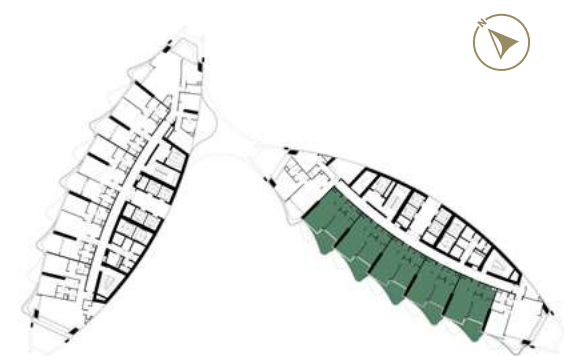

SAFAONE
de GRISOGONO
GENÈVE

FLOOR PLANS

1 BEDROOM

TOWER-B | TYPE-A
LEVELS: 06-21 & 23-38

2 BEDROOM

TOWER-A | TYPE-A
LEVELS: 07, 09, 11, 13, 15, 17, 19, 21,
24, 26, 28, 30, 32, 34, 36 & 38

LEVELS: 06,08,10,29,31,
33,35 & 37

LEVELS: 07,09,11,13,15,17,19,21,24,
26,28,30,32,34,36 & 38

LEVELS: 12,14,16,18,
20,23,25 & 27

LEVELS: 07,09,11,13,15,17,19,21,24,
26,28,30,32,34,36 & 38

2 BEDROOM

TOWER-A | TYPE-B
LEVELS: 06-21 & 23-38

2 BEDROOM

TOWER-A | TYPE-C
LEVELS: 06, 08, 10, 12, 14, 16, 18, 20,
23, 25, 27, 29, 31, 33, 35 & 37

LEVELS: 06,08,10,29,31,
33,35 & 37

LEVELS: 07,09,11,13,15,17,19,21,24,
26,28,30,32,34,36 & 38

LEVELS: 12,14,16,18,
20,23,25 & 27

LEVELS: 12,14,16,18,
 20,23,25 & 27