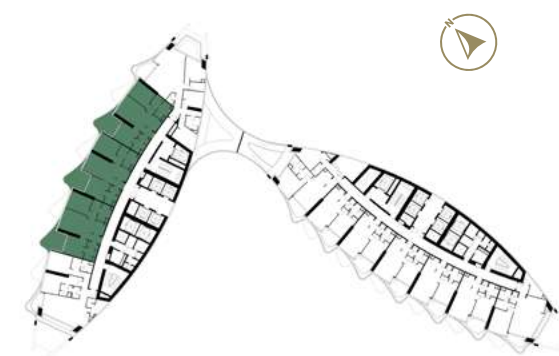

SAFAONE
de GRISOGONO
GENÈVE

FLOOR PLANS

1 BEDROOM

TOWER-B | TYPE-A
LEVELS: 06-21 & 23-38

2 BEDROOM

TOWER-A | TYPE-A
LEVELS: 07, 09, 11, 13, 15, 17, 19, 21,
24, 26, 28, 30, 32, 34, 36 & 38

LEVELS: 06,08,10,29,31,
33,35 & 37

LEVELS: 07,09,11,13,15,17,19,21,24,
26,28,30,32,34,36 & 38

LEVELS: 12,14,16,18,
20,23,25 & 27

LEVELS: 07,09,11,13,15,17,19,21,24,
26,28,30,32,34,36 & 38

2 BEDROOM

TOWER-A | TYPE-B
LEVELS: 06-21 & 23-38

2 BEDROOM

TOWER-A | TYPE-C
LEVELS: 06, 08, 10, 12, 14, 16, 18, 20,
23, 25, 27, 29, 31, 33, 35 & 37

LEVELS: 06,08,10,29,31,
33,35 & 37

LEVELS: 07,09,11,13,15,17,19,21,24,
26,28,30,32,34,36 & 38

LEVELS: 12,14,16,18,
20,23,25 & 27

LEVELS: 06,08,10,29,31,
33,35 & 37

LEVELS: 12,14,16,18,
20,23,25 & 27

2 BEDROOM

TOWER-B | TYPE-D
LEVELS: 06-21 & 23-38

LEVELS: 06,08,10,29,31,
33,35 & 37

LEVELS: 07,09,11,13,15,17,19,21,24,
26,28,30,32,34,36 & 38