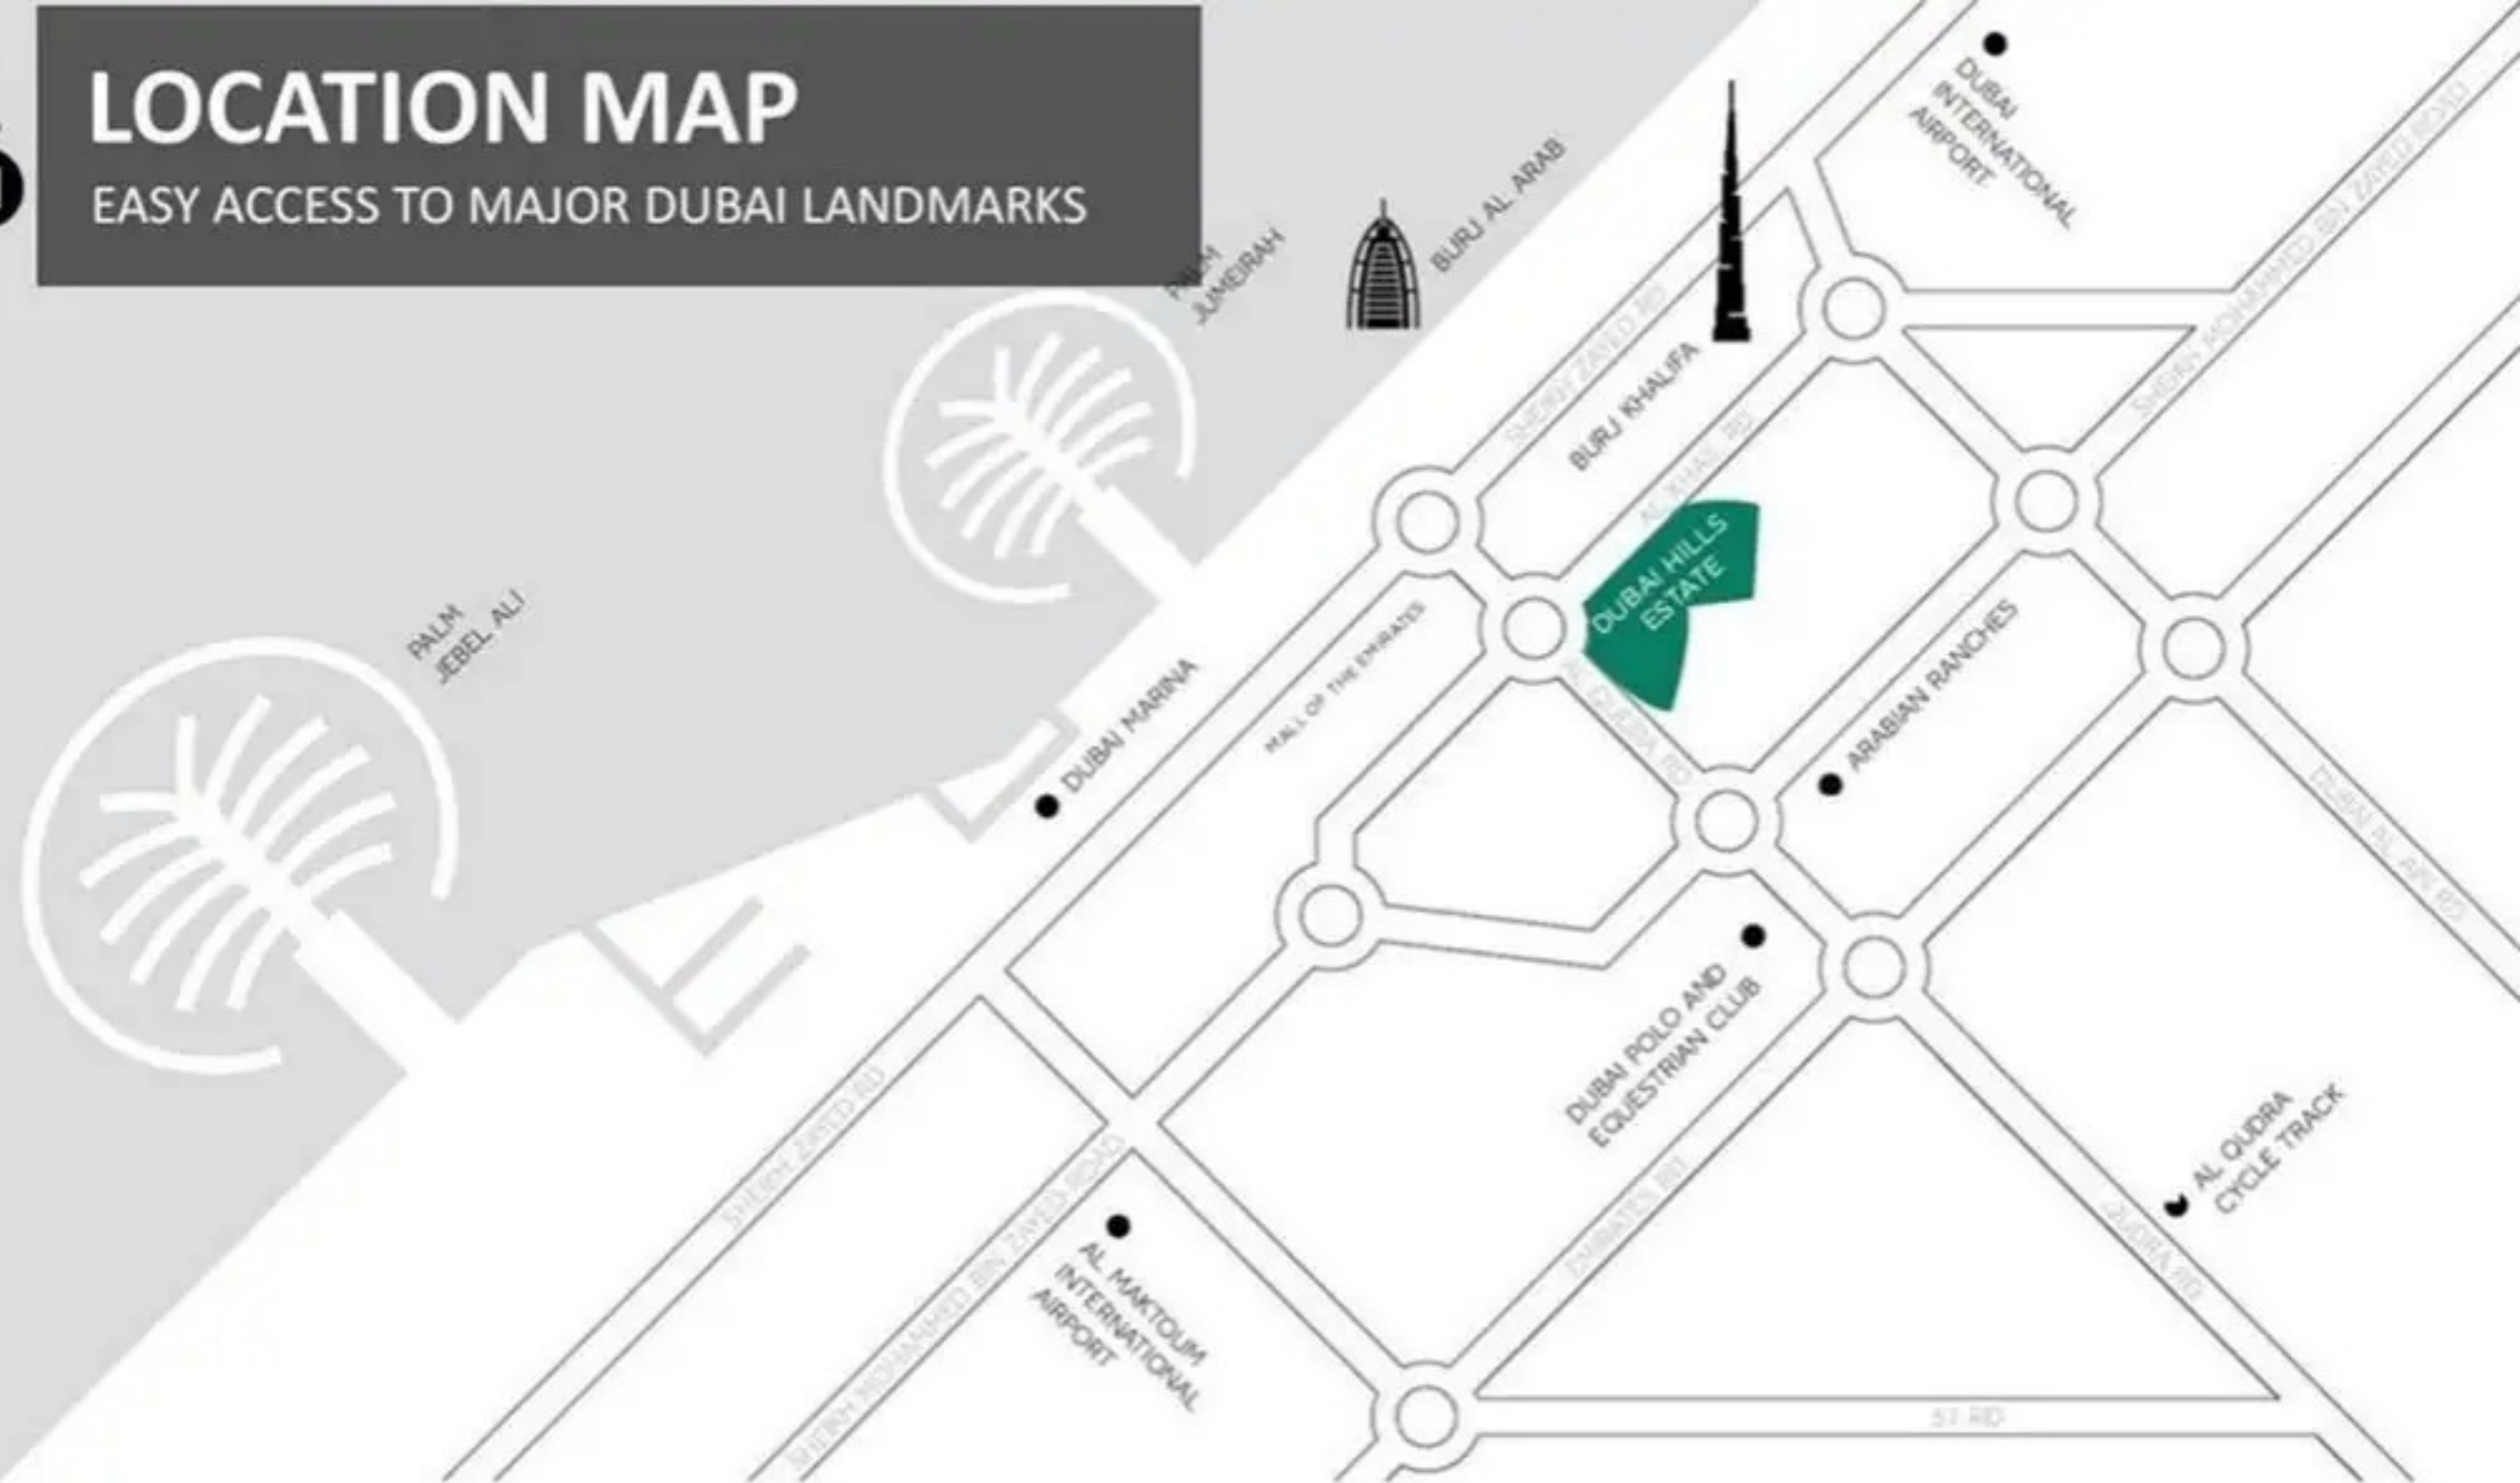

LOCATION MAP

EASY ACCESS TO MAJOR DUBAI LANDMARKS

AMENITIES

- 1 FITNESS AREA
- 2 HALF COURT BASKETBALL
- 3 NATURE TRAIL

- 4 PERIMETER NATURE TRAIL
- 5 PICNIC AREA
- 6 PLAY AREA

- 7 RESIDENT ENTRANCE
- 8 TENNIS COURT
- 9 VOLLEYBALL