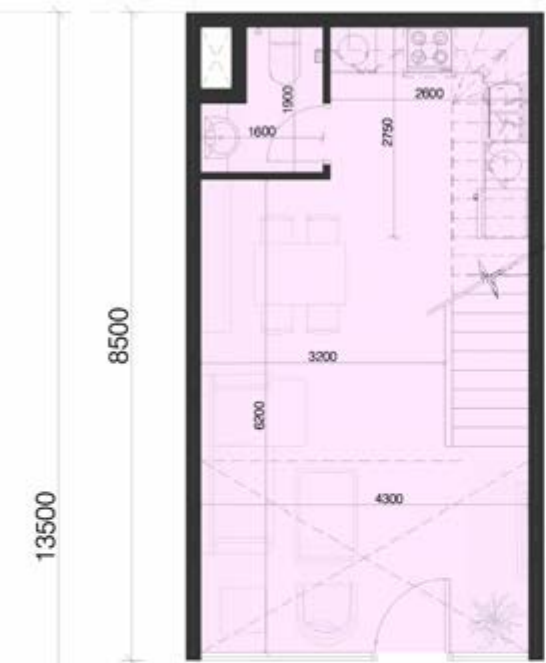

# Townhouse

تاون هاوس

203 One Bedroom Townhouses

146 Two Bedroom Townhouses

349 Total No. of Townhouses

# 1 BEDROOM TOWN HOUSE

4500 4500

Ground Floor

FIRST FLOOR

	1B
Unit Area	820
Garden Area	240
<b>Total Area</b>	<b>1060</b>
Plot Area	650

## 2 BEDROOM TOWN HOUSE

	2B
Unit Area	1.290
Garden Area	390
<b>Total Area</b>	<b>1970</b>
Plot Area	1330