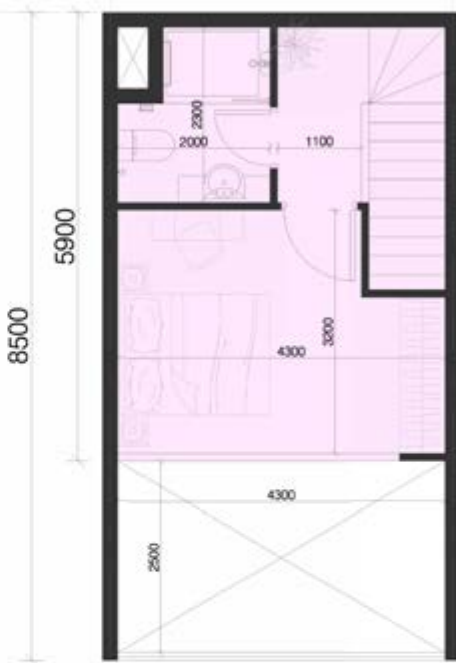

# Townhouse

تاون هاوس

203 One Bedroom Townhouses

146 Two Bedroom Townhouses

349 Total No. of Townhouses

# 1 BEDROOM TOWN HOUSE

4500 4500

Ground Floor

FIRST FLOOR

	1B
Unit Area	820
Garden Area	240
<b>Total Area</b>	<b>1060</b>
Plot Area	650

## 2 BEDROOM TOWN HOUSE

	2B
Unit Area	1.290
Garden Area	390
<b>Total Area</b>	<b>1970</b>
Plot Area	1330