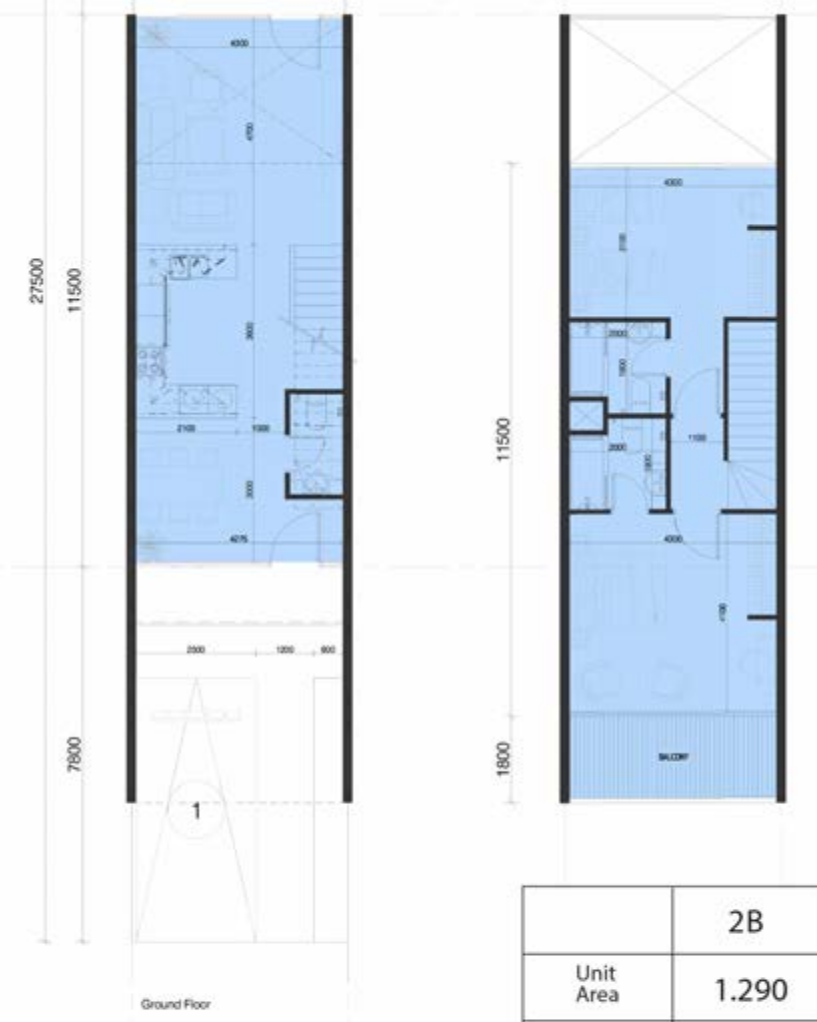

# 1 BEDROOM TOWN HOUSE

4500 4500

Ground Floor

FIRST FLOOR

	1B
Unit Area	820
Garden Area	240
<b>Total Area</b>	<b>1060</b>
Plot Area	650

## 2 BEDROOM TOWN HOUSE

	2B
Unit Area	1.290
Garden Area	390
<b>Total Area</b>	<b>1970</b>
Plot Area	1330