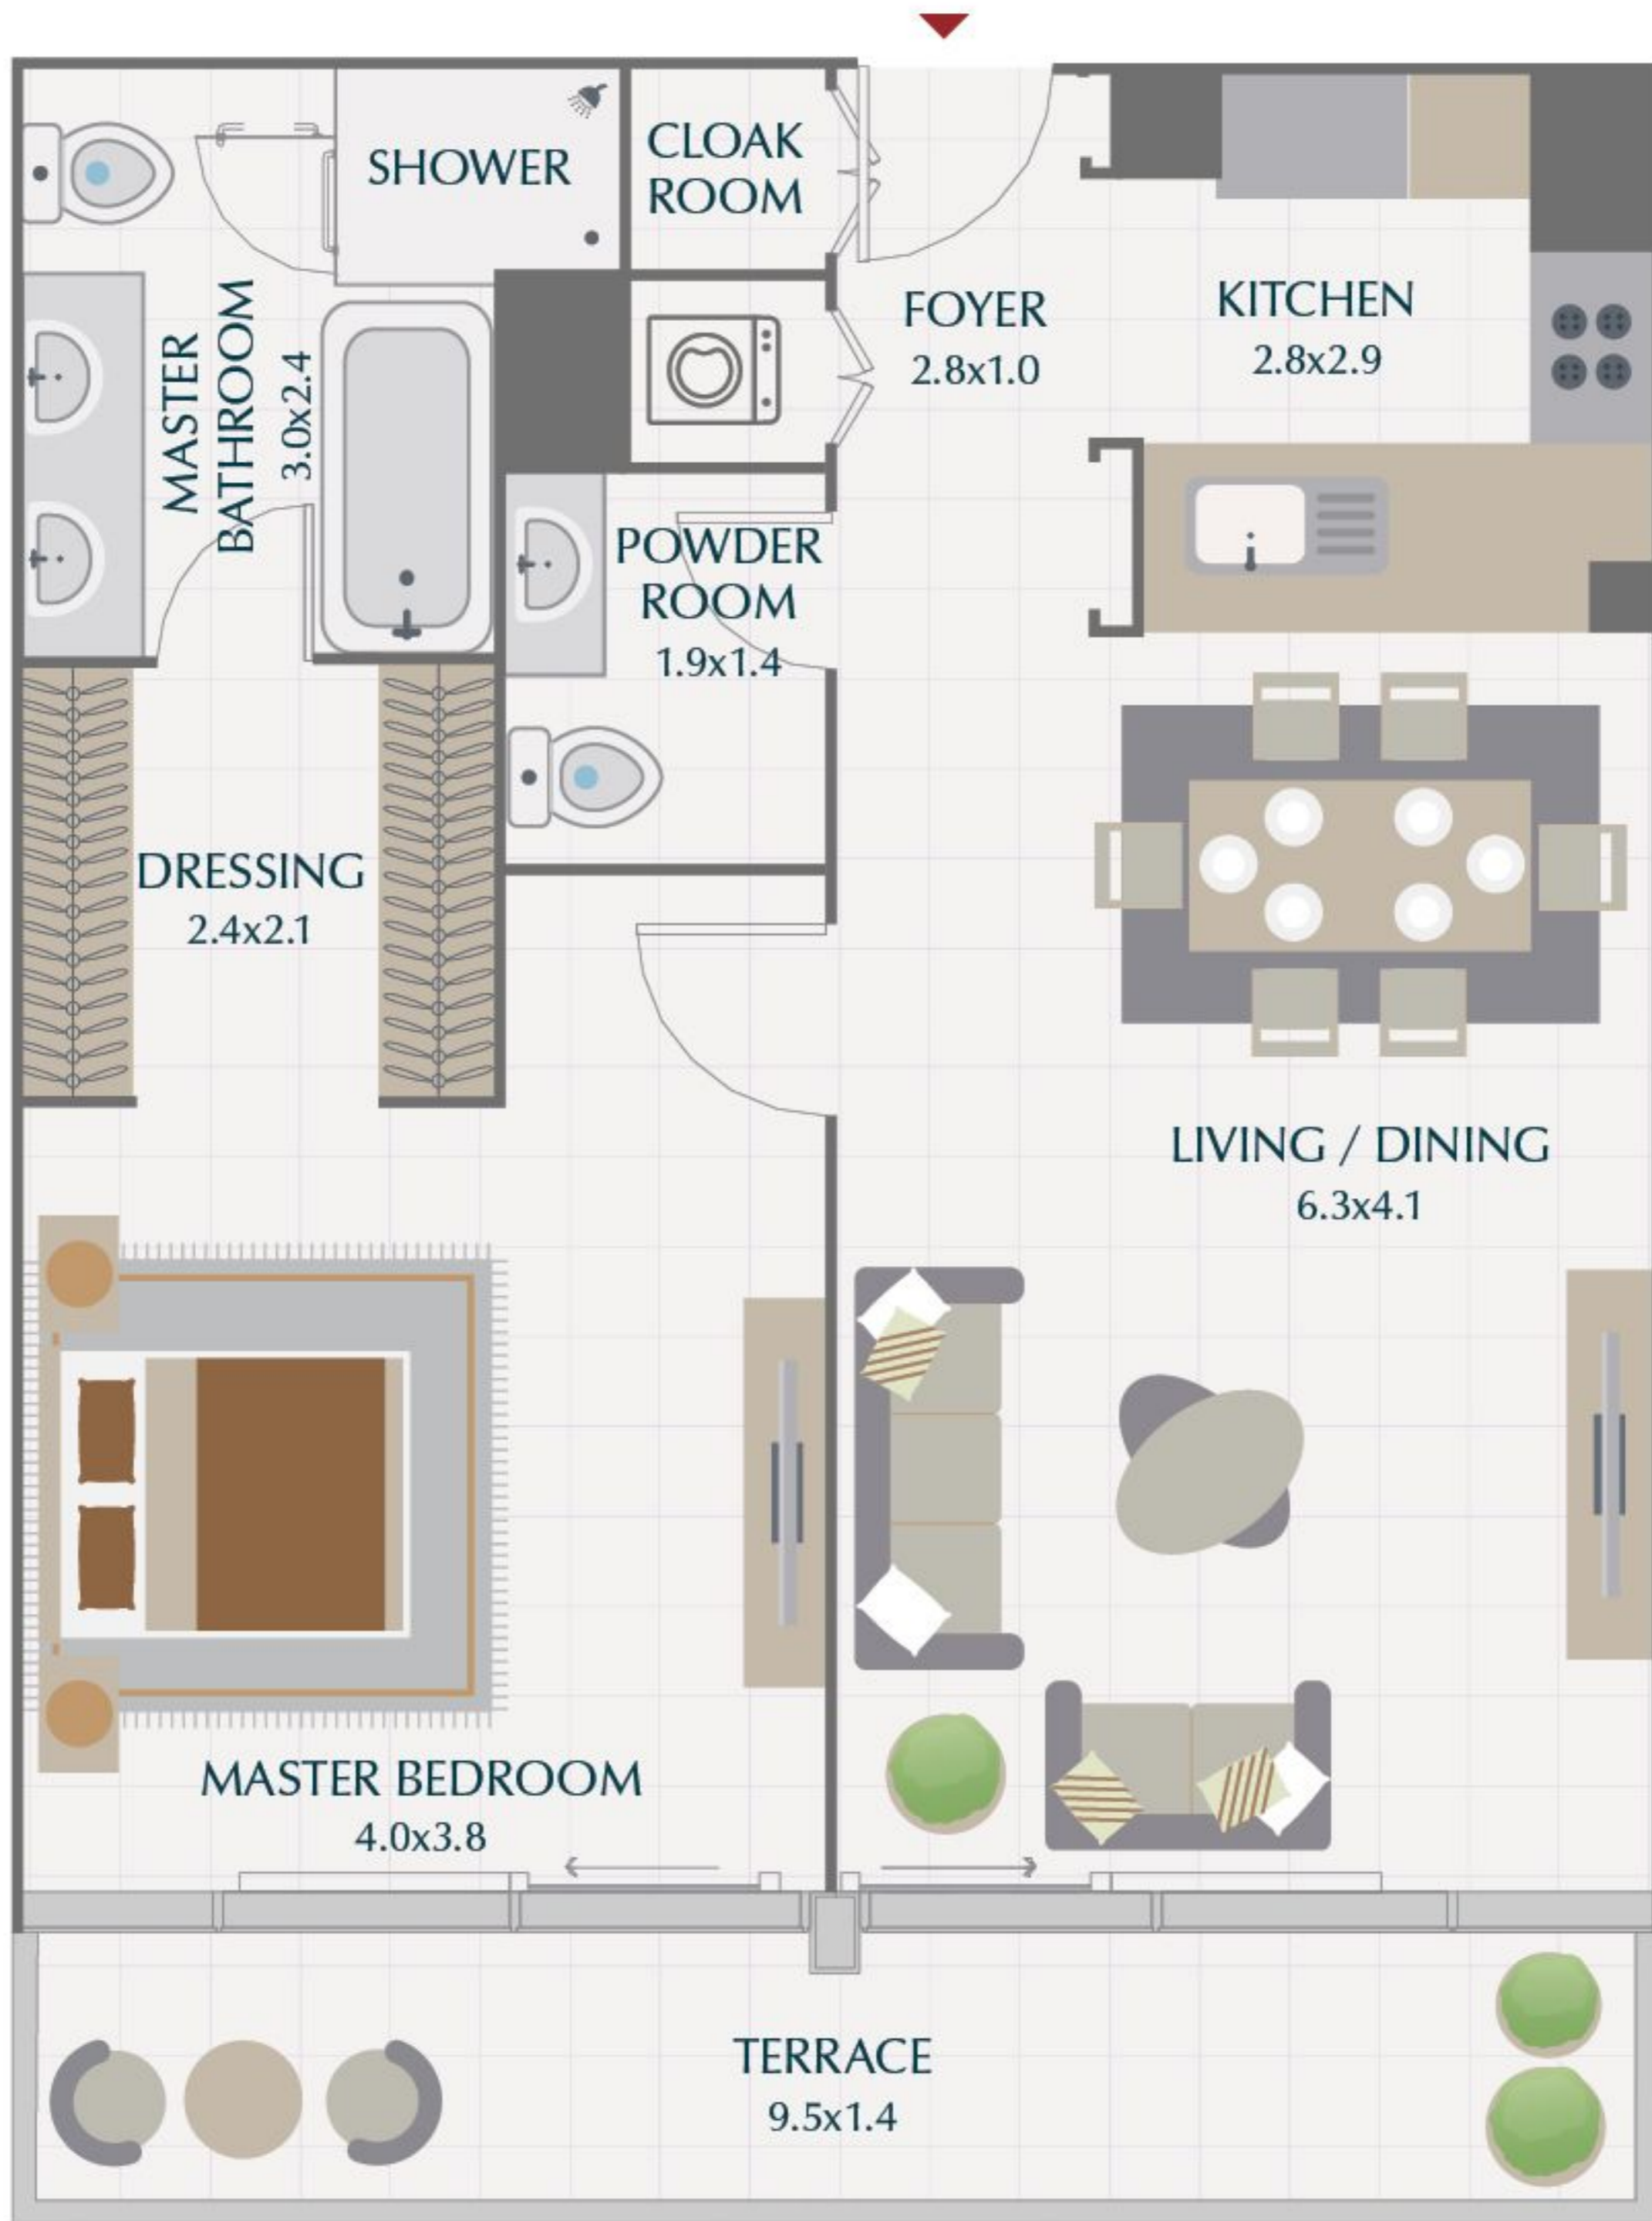

## 4BR PODIUM TOWNHOUSE / TYPE 4A

SUITE	3,260.61 SQ.FT.	302.92 SQ.M.
TERRACE	400.85 SQ.FT.	37.24 SQ.M.
<b>TOTAL</b>	<b>3,661.46 SQ.FT.</b>	<b>340.16 SQ.M.</b>

# PARK GATE RESIDENCES

LOWER LEVEL

UPPER LEVEL

## 5BR PODIUM TOWNHOUSE / TYPE 1

SUITE	3,419.00 SQ.FT.	317.64 SQ.M.
TERRACE	943.00 SQ.FT.	87.61 SQ.M.
<b>TOTAL</b>	<b>4,362.00 SQ.FT.</b>	<b>405.25 SQ.M.</b>

**1 BR / TYPE 1A**  
PARK GATE RESIDENCES

SUITE	851.7 SQ.FT.	79.1 SQ.M.
TERRACE	146.8 SQ.FT.	13.6 SQ.M.
<b>TOTAL</b>	<b>998.5 SQ.FT.</b>	<b>92.7 SQ.M.</b>