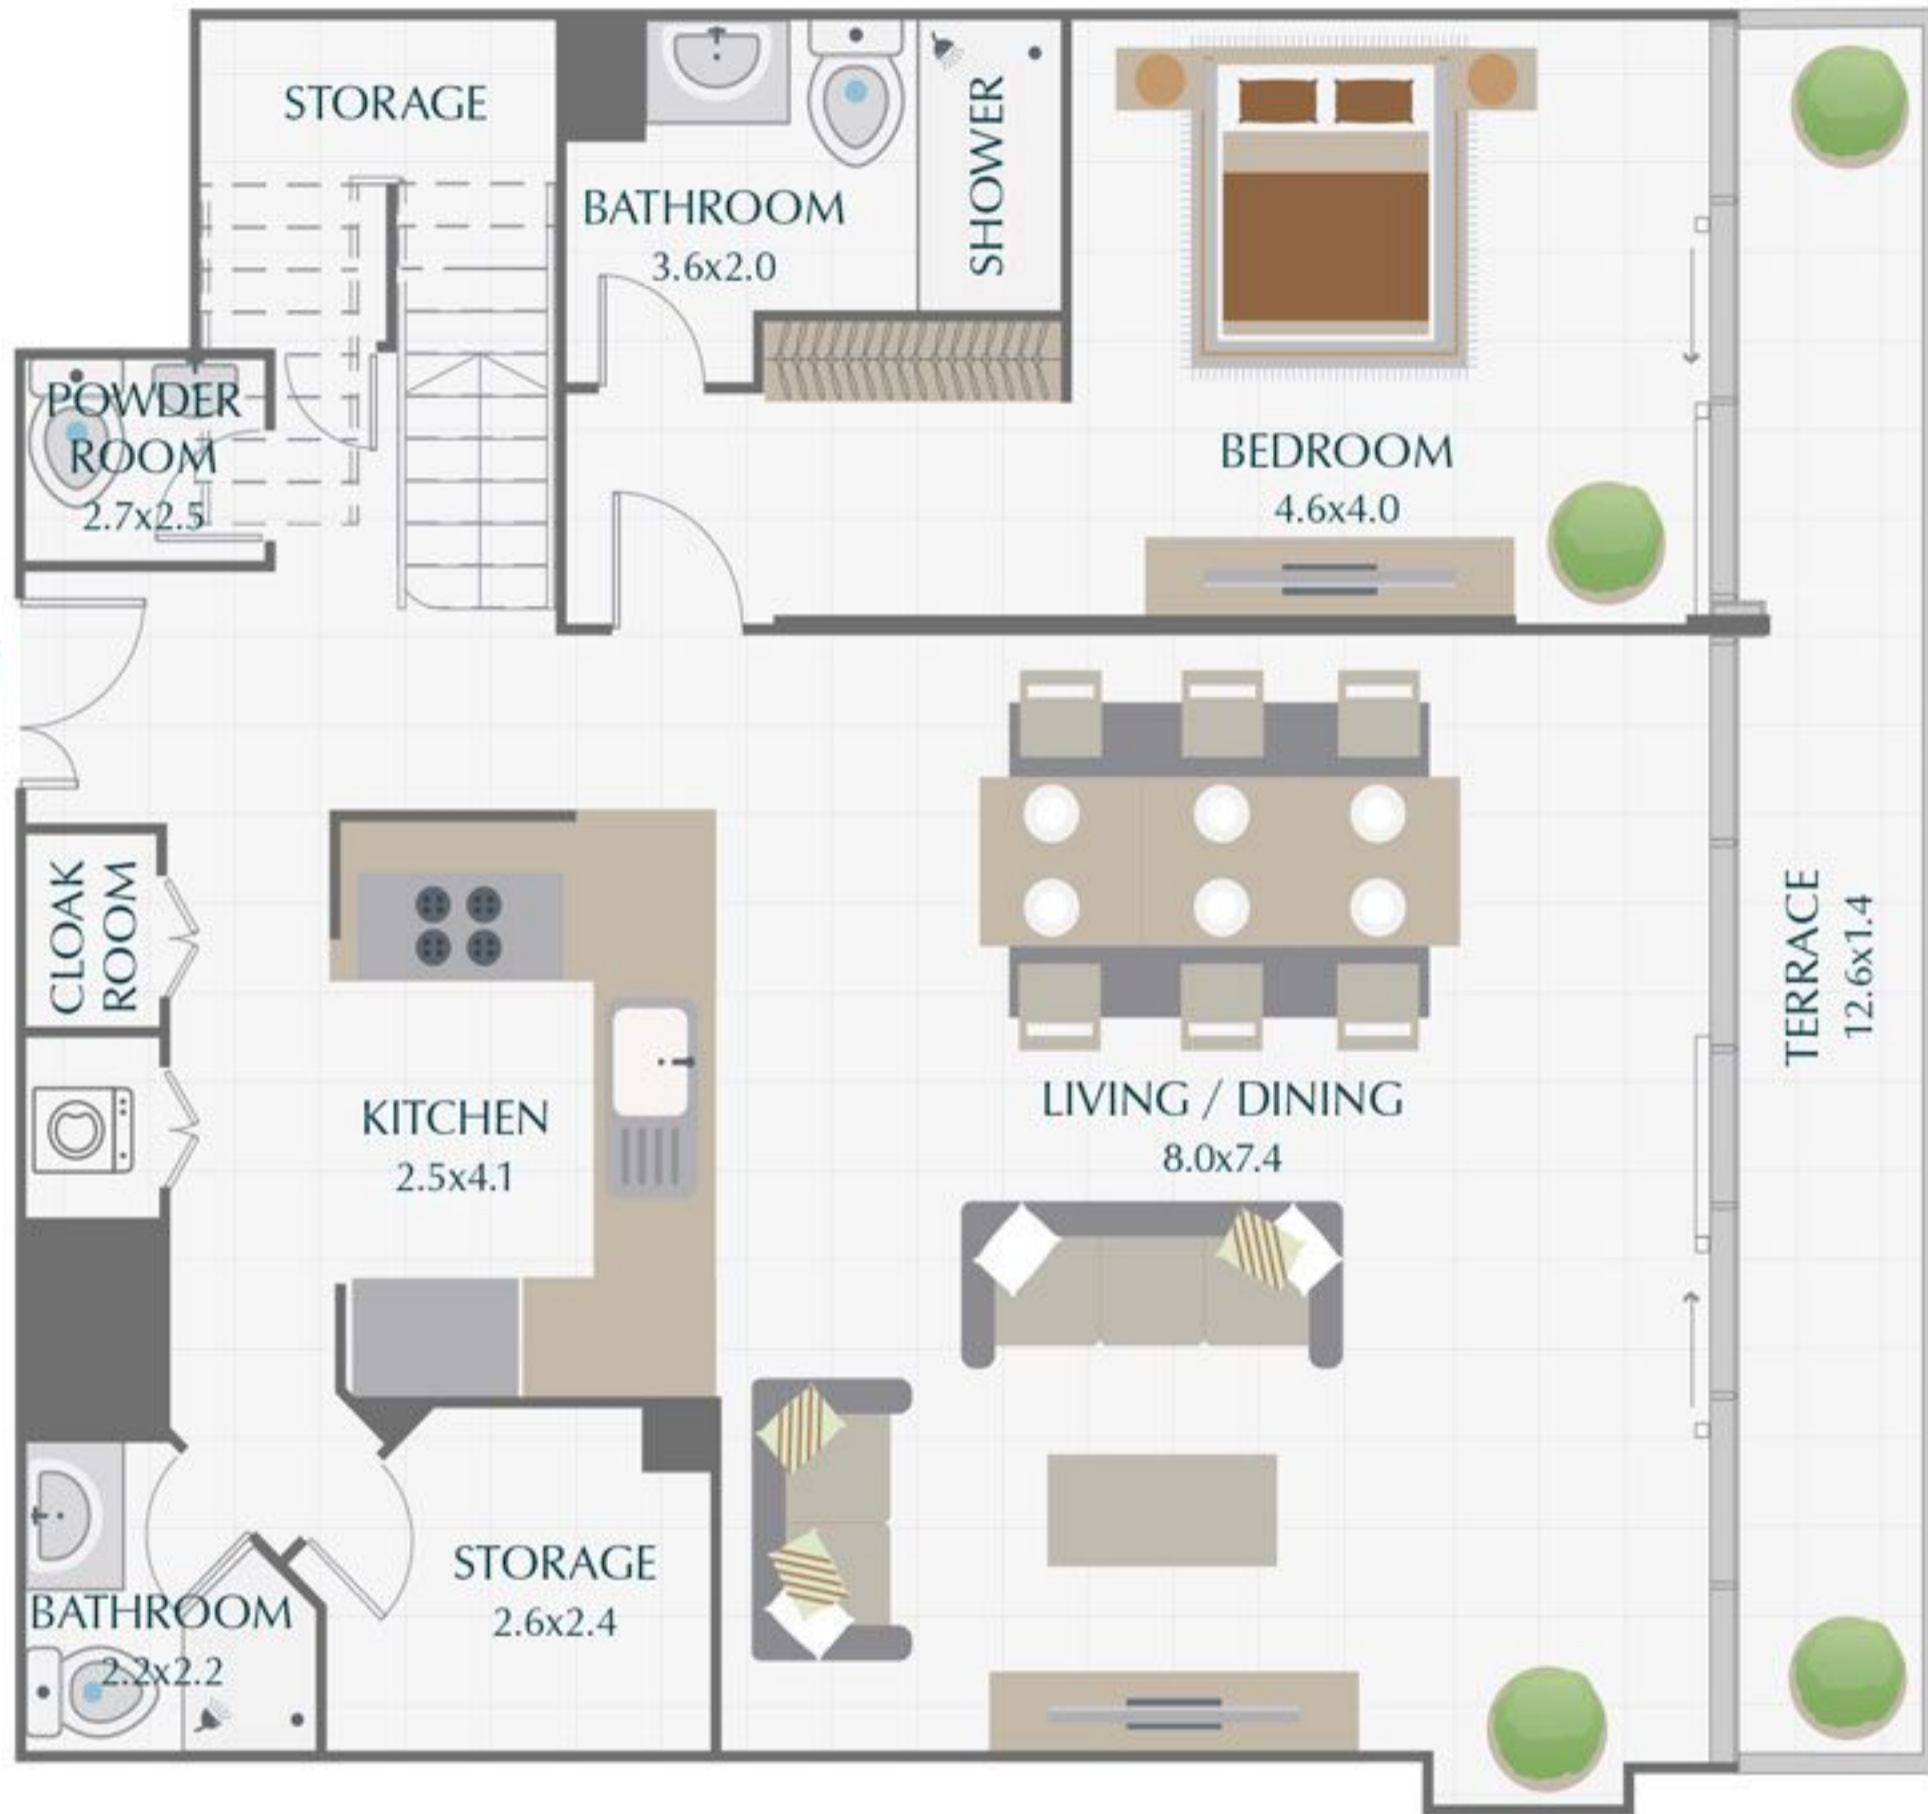

# PARK GATE RESIDENCES

LOWER LEVEL

UPPER LEVEL

## 4BR PODIUM TOWNHOUSE / TYPE 3

SUITE	3,258.24 SQ.FT.	302.70 SQ.M.
TERRACE	851.00 SQ.FT.	79.06 SQ.M.
<b>TOTAL</b>	<b>4,109.24 SQ.FT.</b>	<b>381.76 SQ.M.</b>

## 4BR PODIUM TOWNHOUSE / TYPE 4A

SUITE	3,260.61 SQ.FT.	302.92 SQ.M.
TERRACE	400.85 SQ.FT.	37.24 SQ.M.
<b>TOTAL</b>	<b>3,661.46 SQ.FT.</b>	<b>340.16 SQ.M.</b>