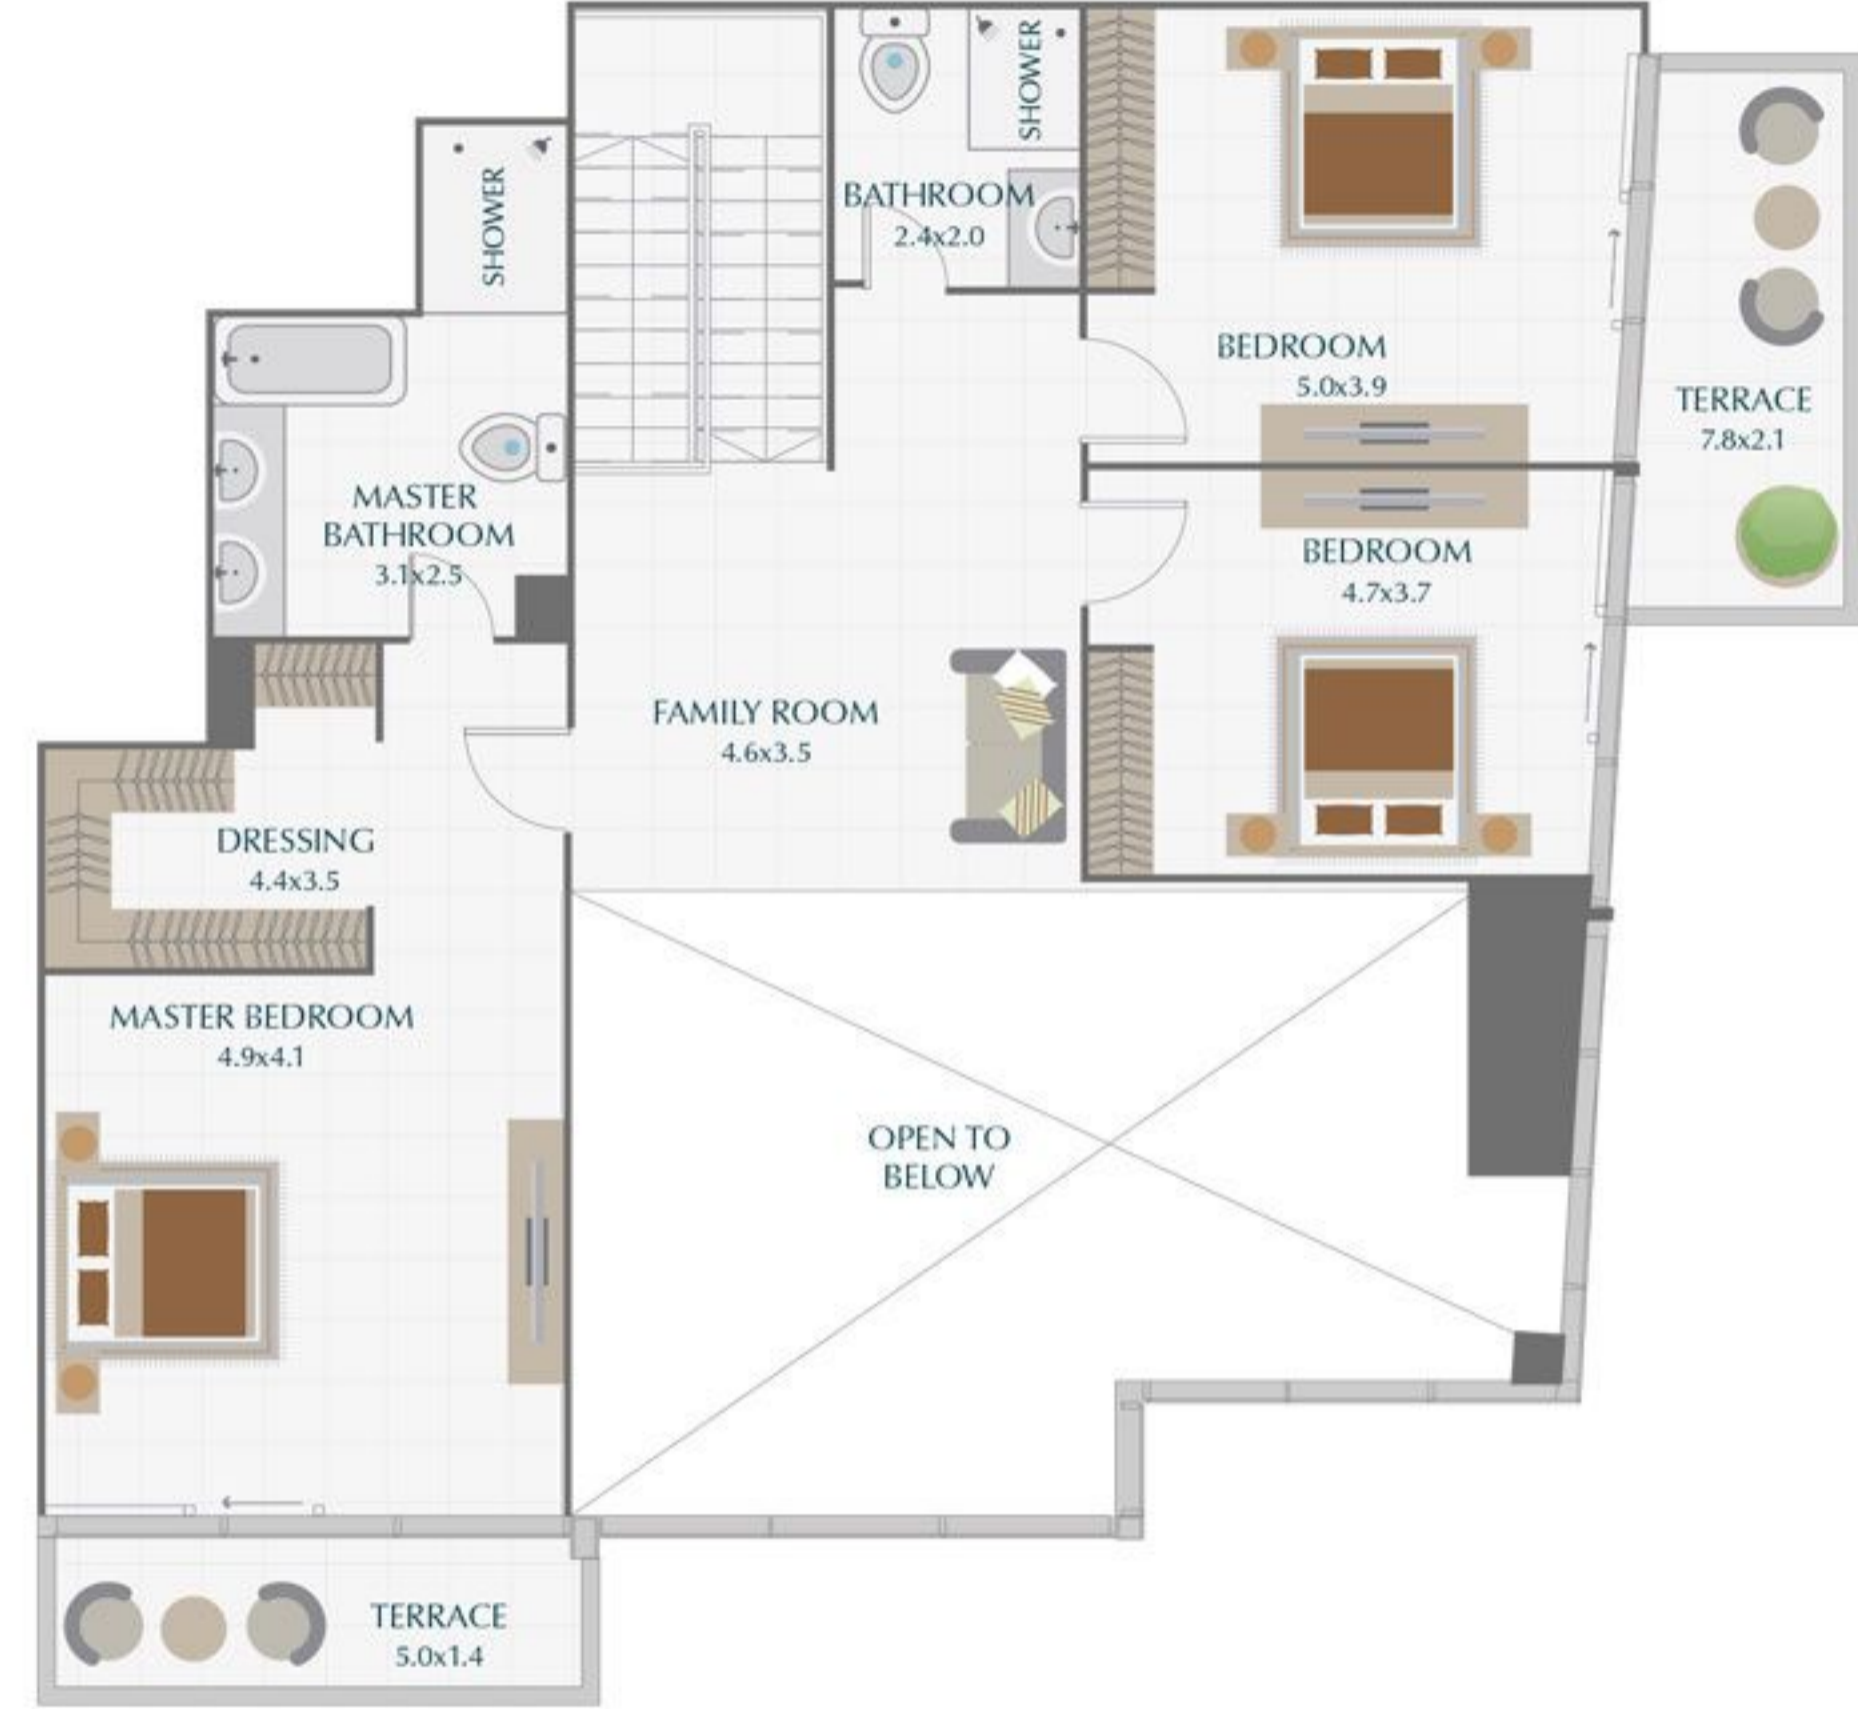

## 4BR PODIUM TOWNHOUSE / TYPE 3

SUITE	3,258.24 SQ.FT.	302.70 SQ.M.
TERRACE	851.00 SQ.FT.	79.06 SQ.M.
<b>TOTAL</b>	<b>4,109.24 SQ.FT.</b>	<b>381.76 SQ.M.</b>

# PARK GATE RESIDENCES

LOWER LEVEL

UPPER LEVEL

## 4BR PODIUM TOWNHOUSE / TYPE 4A

SUITE	3,260.61 SQ.FT.	302.92 SQ.M.
TERRACE	400.85 SQ.FT.	37.24 SQ.M.
<b>TOTAL</b>	<b>3,661.46 SQ.FT.</b>	<b>340.16 SQ.M.</b>