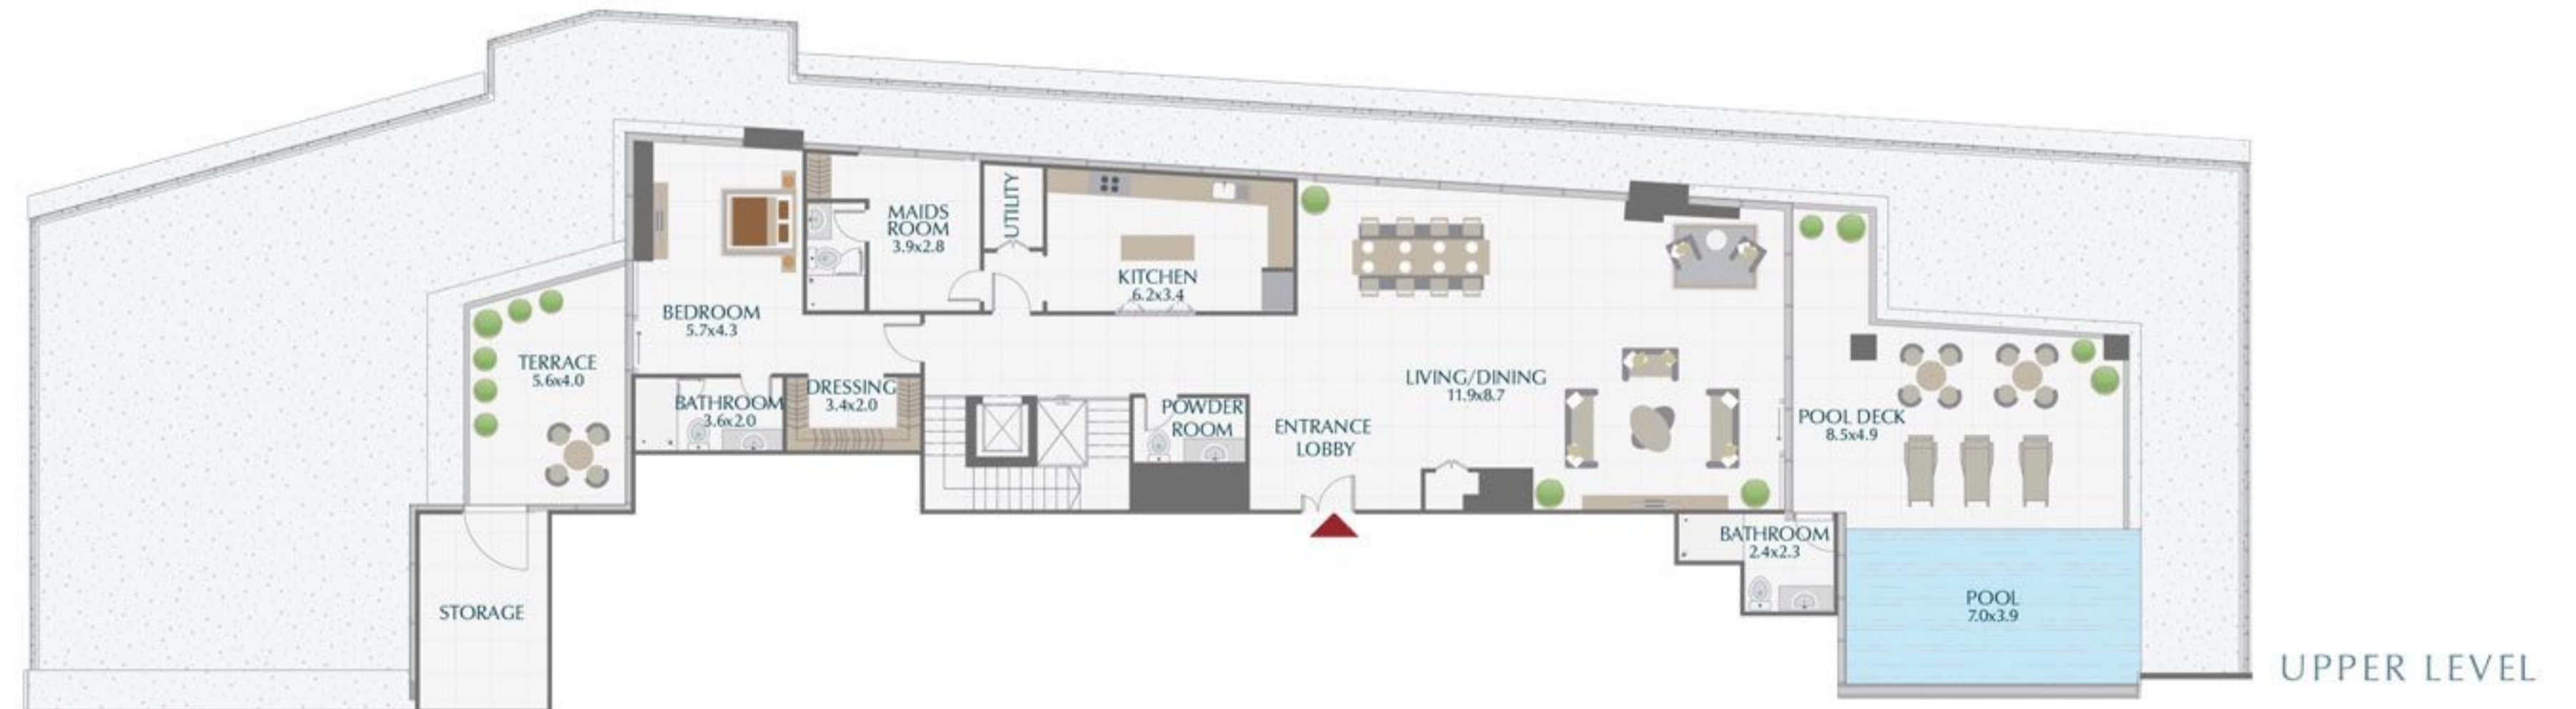

PARK GATE RESIDENCES

4 BR PENTHOUSE

SUITE	5,875.48 SQ.FT.	545.85 SQ.M.
TERRACE	4,996.39 SQ.FT.	464.18 SQ.M.
TOTAL	10,871.87 SQ.FT.	1,010.03 SQ.M.