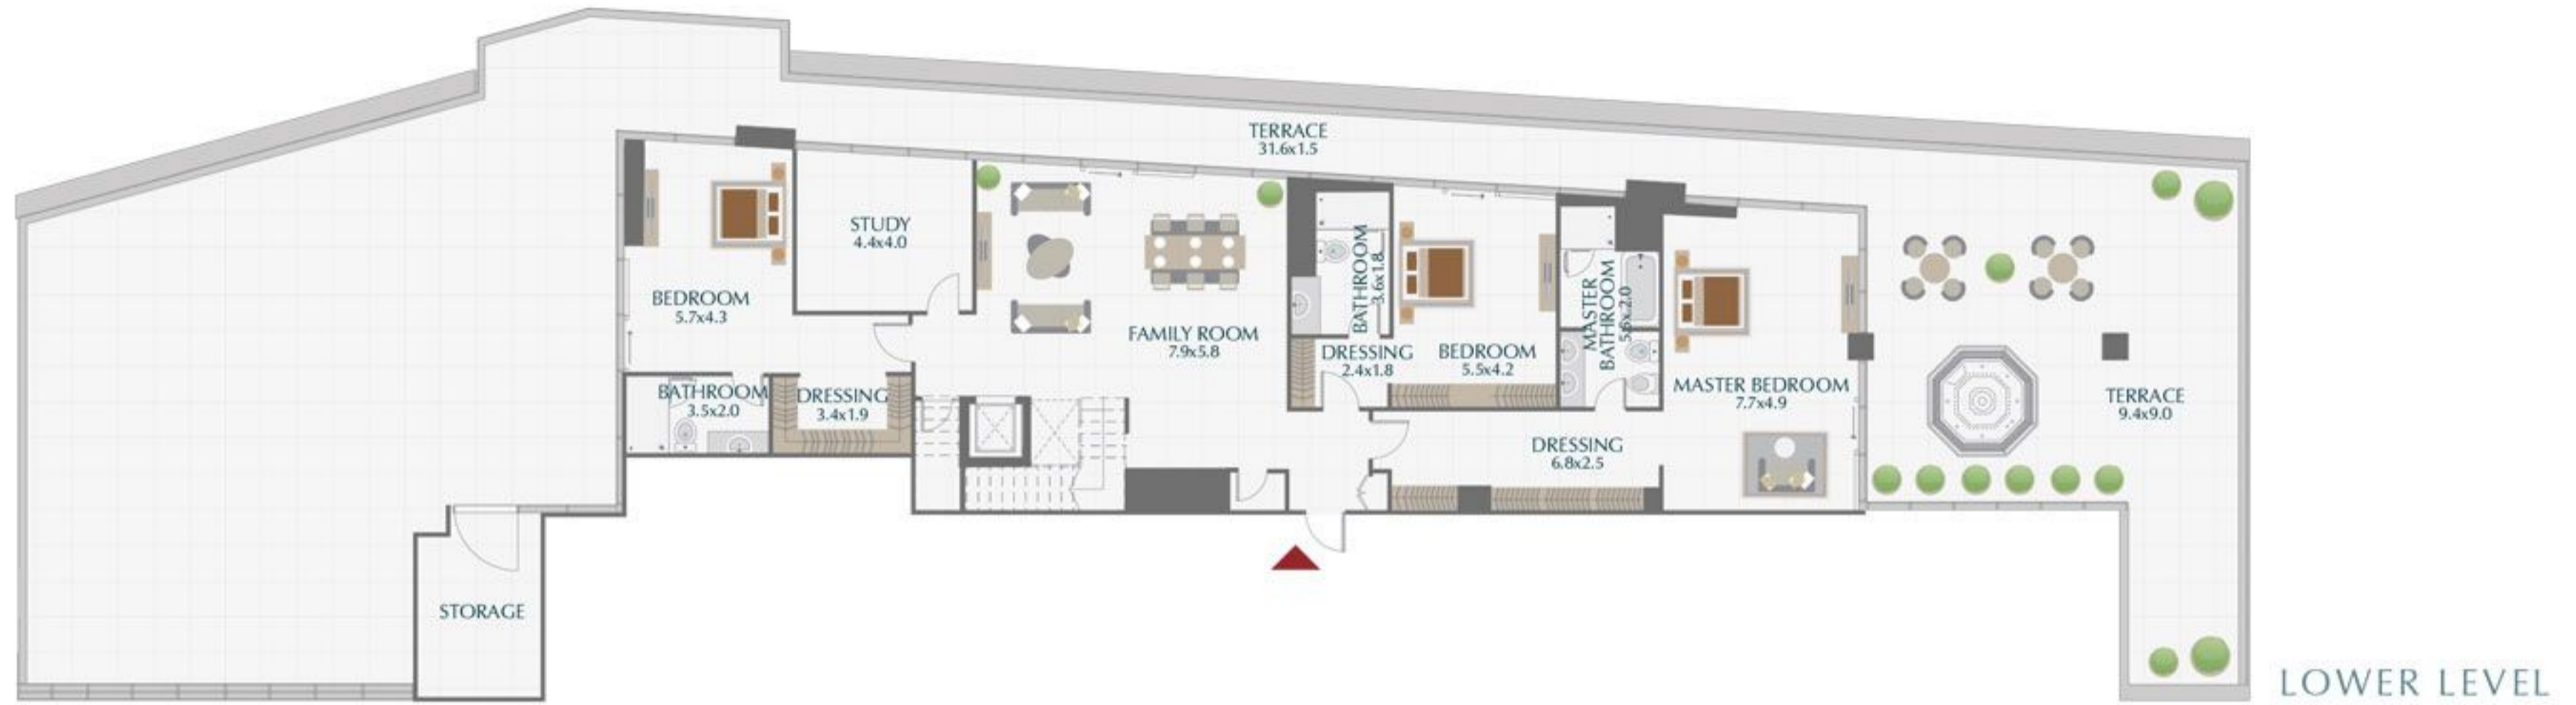

PARK GATE RESIDENCES

4 BR PENTHOUSE

SUITE	5,875.48 SQ.FT.	545.85 SQ.M.
TERRACE	4,996.39 SQ.FT.	464.18 SQ.M.
TOTAL	10,871.87 SQ.FT.	1,010.03 SQ.M.