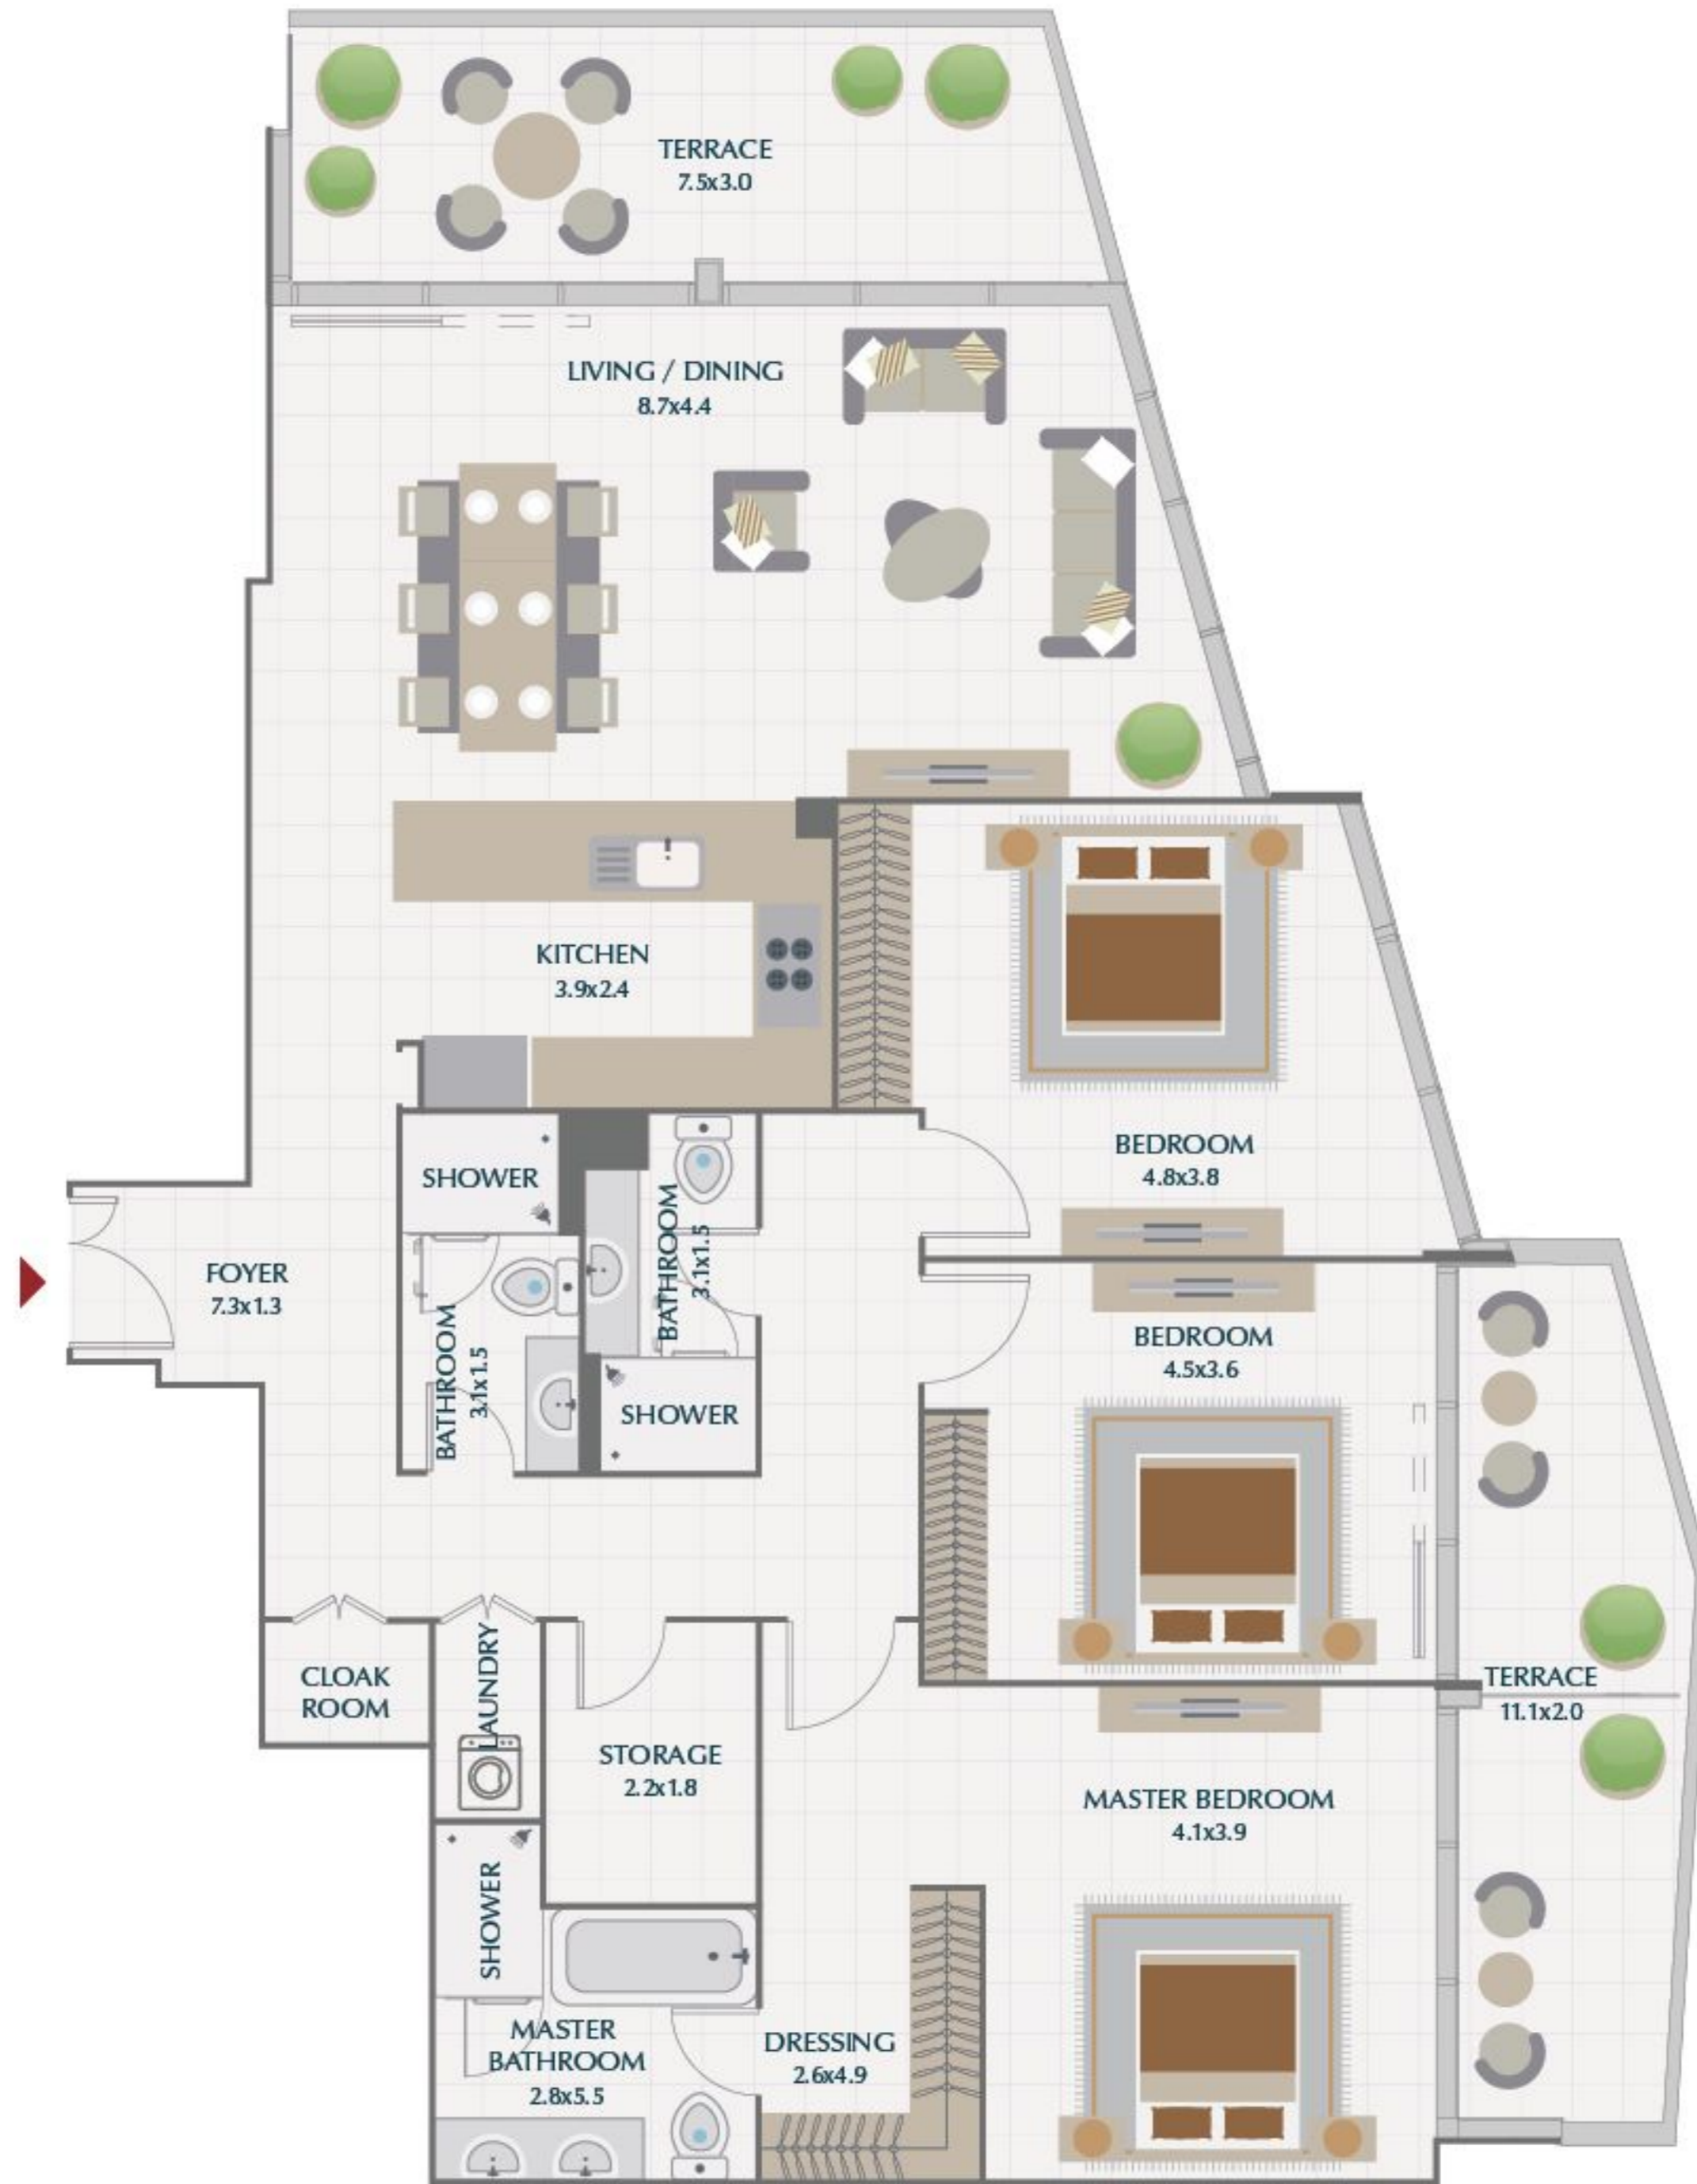

**2 BR / TYPE 4A**  
PARK GATE RESIDENCES

SUITE	1377.1 SQ.FT.	127.9 SQ.M.
TERRACE	257.5 SQ.FT.	23.9 SQ.M.
<b>TOTAL</b>	<b>1634.6 SQ.FT.</b>	<b>151.8 SQ.M.</b>

**3 BR / TYPE 1A**  
**PARK GATE RESIDENCES**

SUITE	1790.3 SQ.FT.	166.3 SQ.M.
TERRACE	270.7 SQ.FT.	25.2 SQ.M.
<b>TOTAL</b>	<b>2061.0 SQ.FT.</b>	<b>191.5 SQ.M.</b>

**3 BR / TYPE 3A**  
**PARK GATE RESIDENCES**

SUITE	1816.8 SQ.FT.	168.8 SQ.M.
TERRACE	342.8 SQ.FT.	31.9 SQ.M.
<b>TOTAL</b>	<b>2159.6 SQ.FT.</b>	<b>200.7 SQ.M.</b>

## 3BR PODIUM TOWNHOUSE / TYPE 5

SUITE	3,029.83 SQ.FT.	281.48 SQ.M.
TERRACE	961.43 SQ.FT.	89.32 SQ.M.
<b>TOTAL</b>	<b>3,991.26 SQ.FT.</b>	<b>370.80 SQ.M.</b>