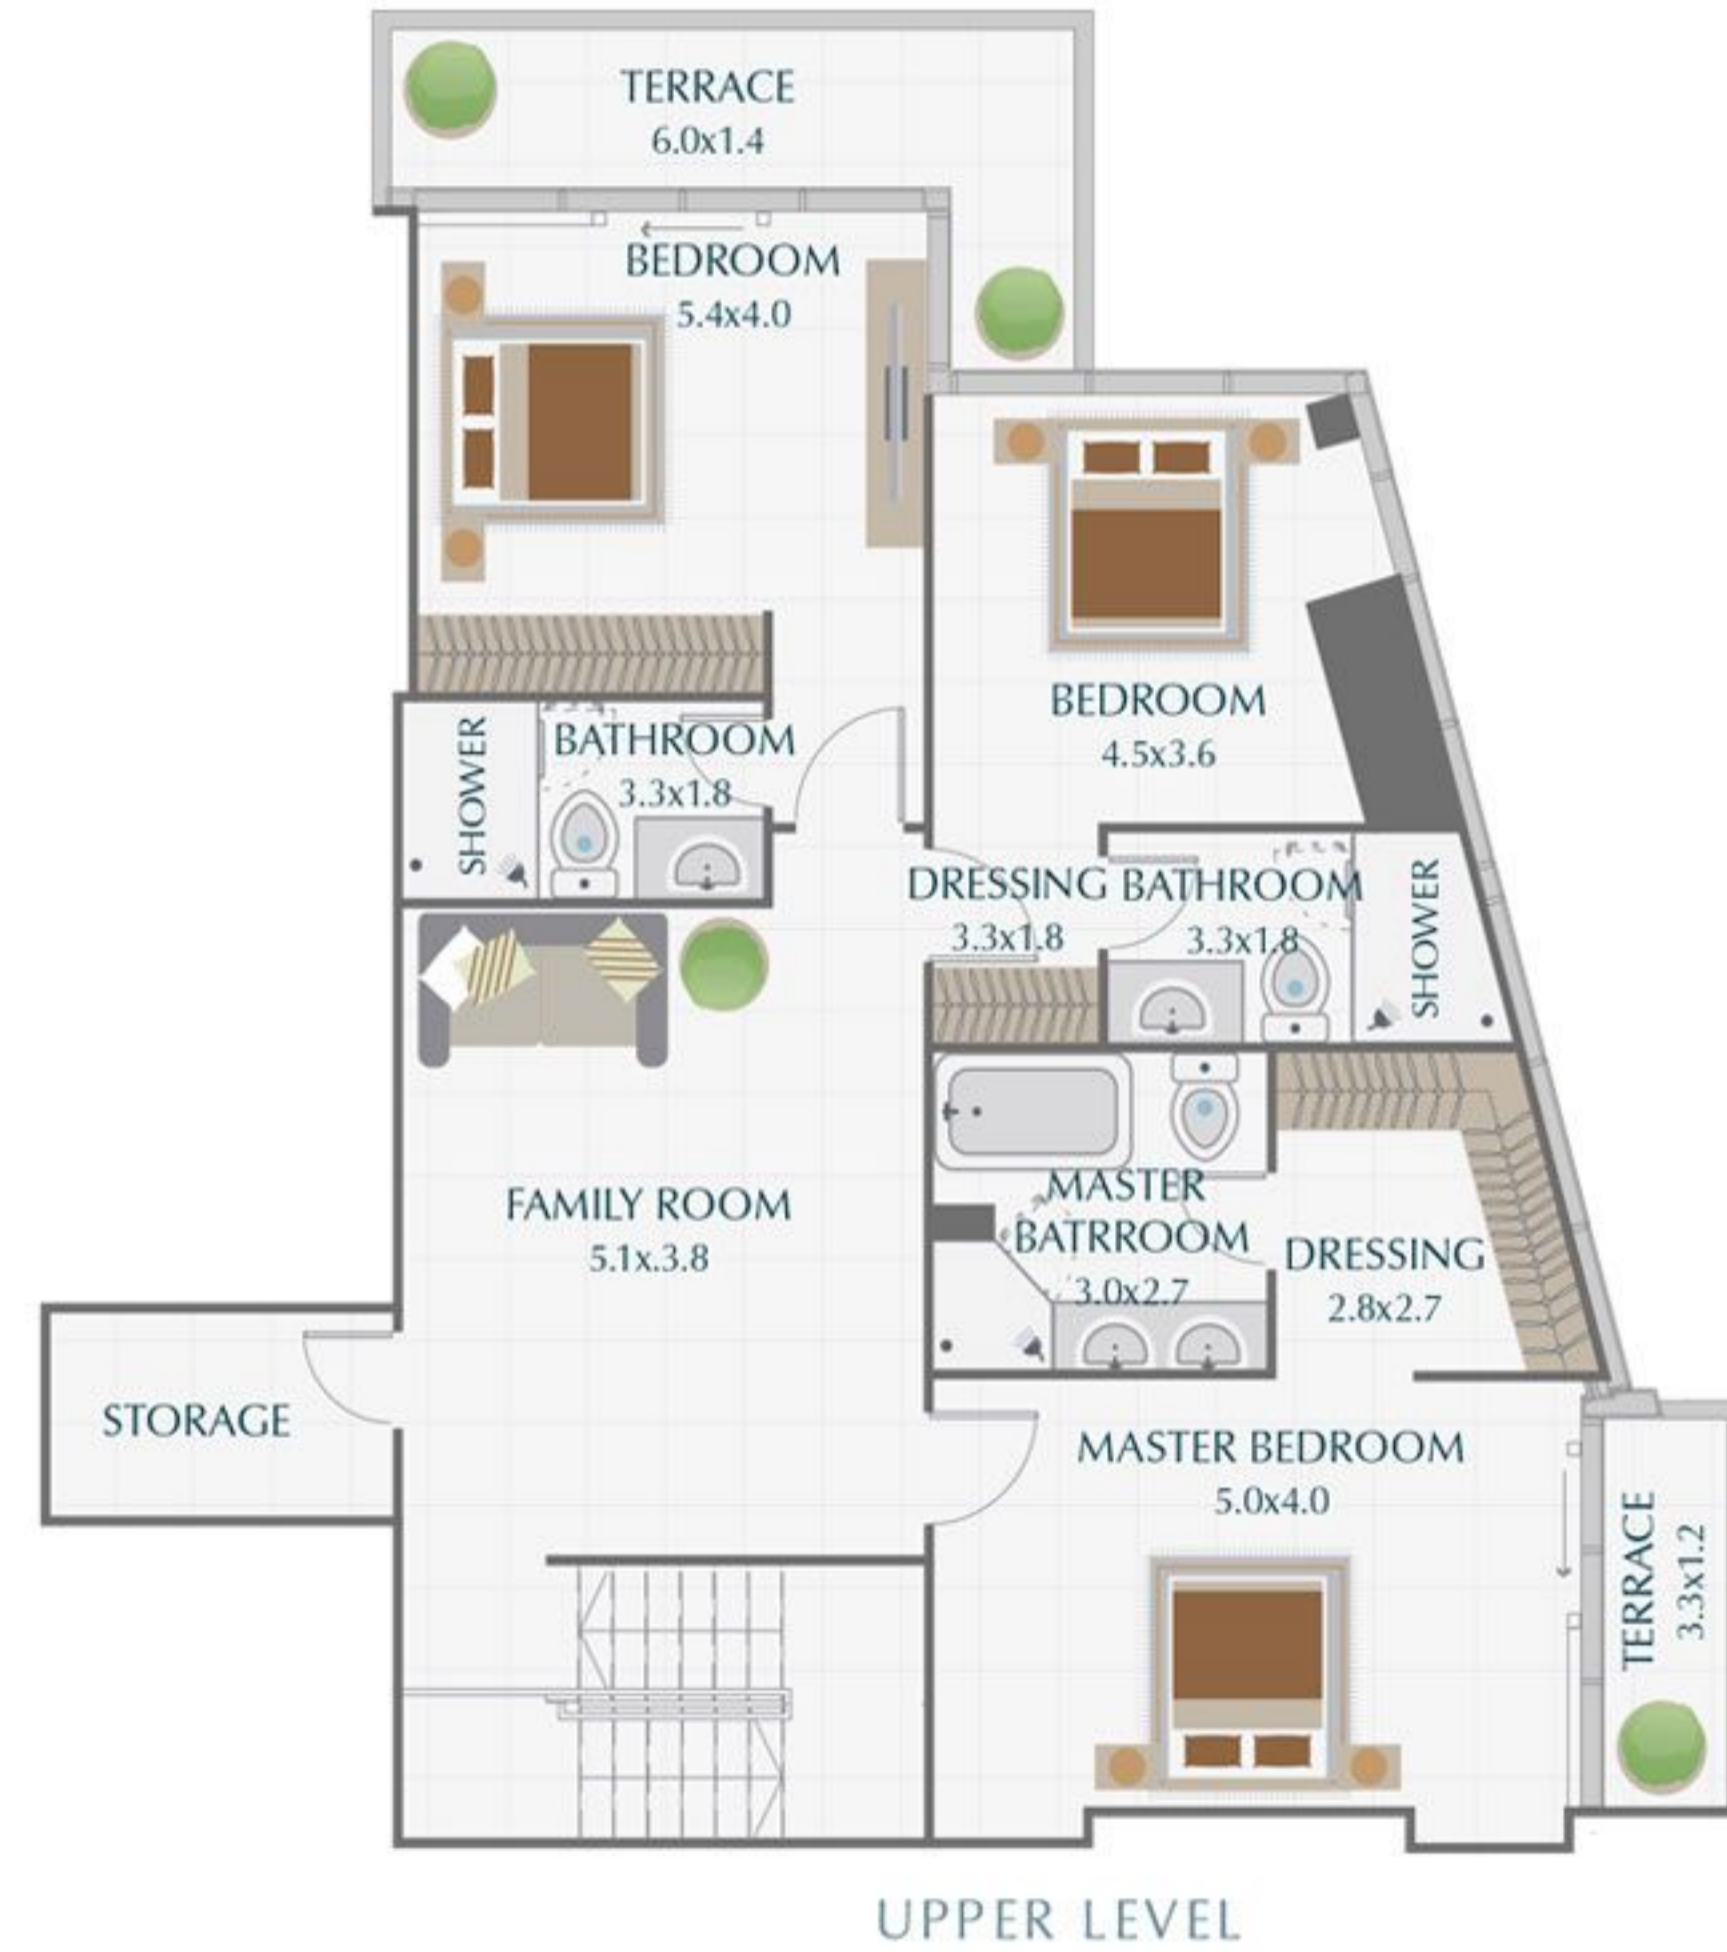

**2 BR / TYPE 4A**  
PARK GATE RESIDENCES

SUITE	1377.1 SQ.FT.	127.9 SQ.M.
TERRACE	257.5 SQ.FT.	23.9 SQ.M.
<b>TOTAL</b>	<b>1634.6 SQ.FT.</b>	<b>151.8 SQ.M.</b>

**3 BR / TYPE 1A**  
**PARK GATE RESIDENCES**

SUITE	1790.3 SQ.FT.	166.3 SQ.M.
TERRACE	270.7 SQ.FT.	25.2 SQ.M.
<b>TOTAL</b>	<b>2061.0 SQ.FT.</b>	<b>191.5 SQ.M.</b>

**3 BR / TYPE 3A**  
**PARK GATE RESIDENCES**

SUITE	1816.8 SQ.FT.	168.8 SQ.M.
TERRACE	342.8 SQ.FT.	31.9 SQ.M.
<b>TOTAL</b>	<b>2159.6 SQ.FT.</b>	<b>200.7 SQ.M.</b>

## 3BR PODIUM TOWNHOUSE / TYPE 5

SUITE	3,029.83 SQ.FT.	281.48 SQ.M.
TERRACE	961.43 SQ.FT.	89.32 SQ.M.
<b>TOTAL</b>	<b>3,991.26 SQ.FT.</b>	<b>370.80 SQ.M.</b>