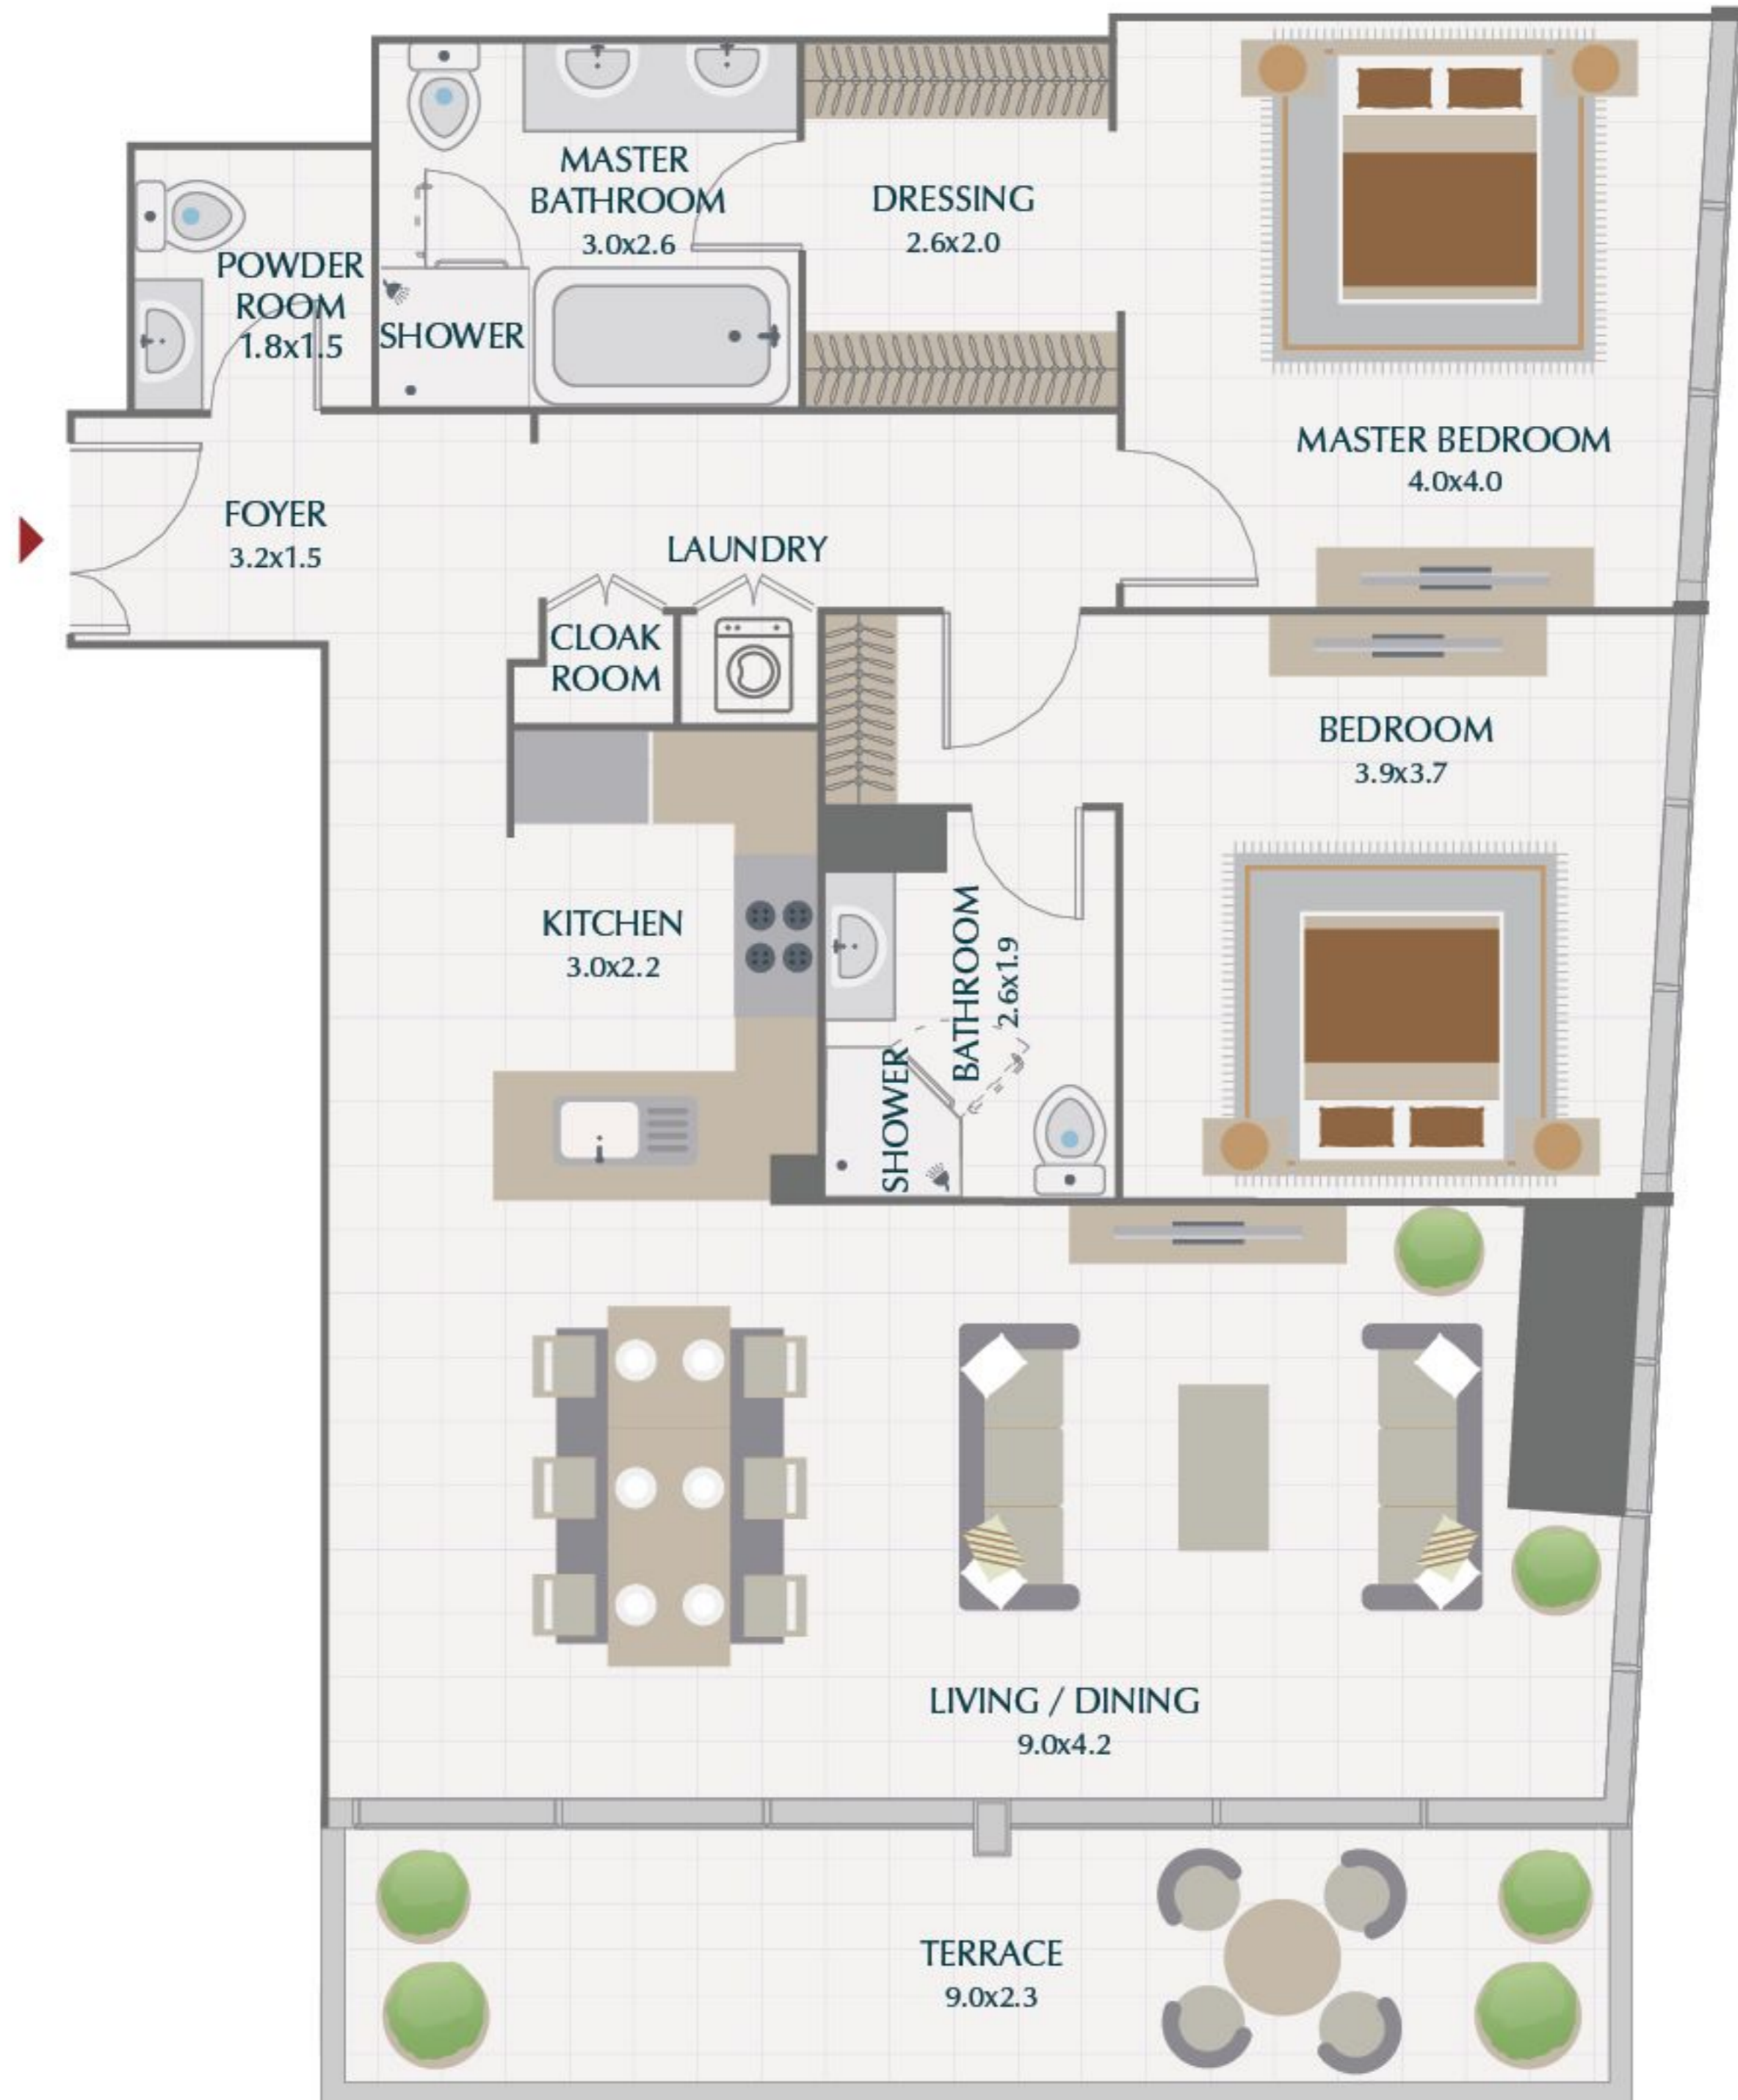

2 BR / TYPE 1A
PARK GATE RESIDENCES

SUITE	1365.2 SQ.FT.	126.8 SQ.M.
TERRACE	206.9 SQ.FT.	19.2 SQ.M.
TOTAL	1572.1 SQ.FT.	146.0 SQ.M.