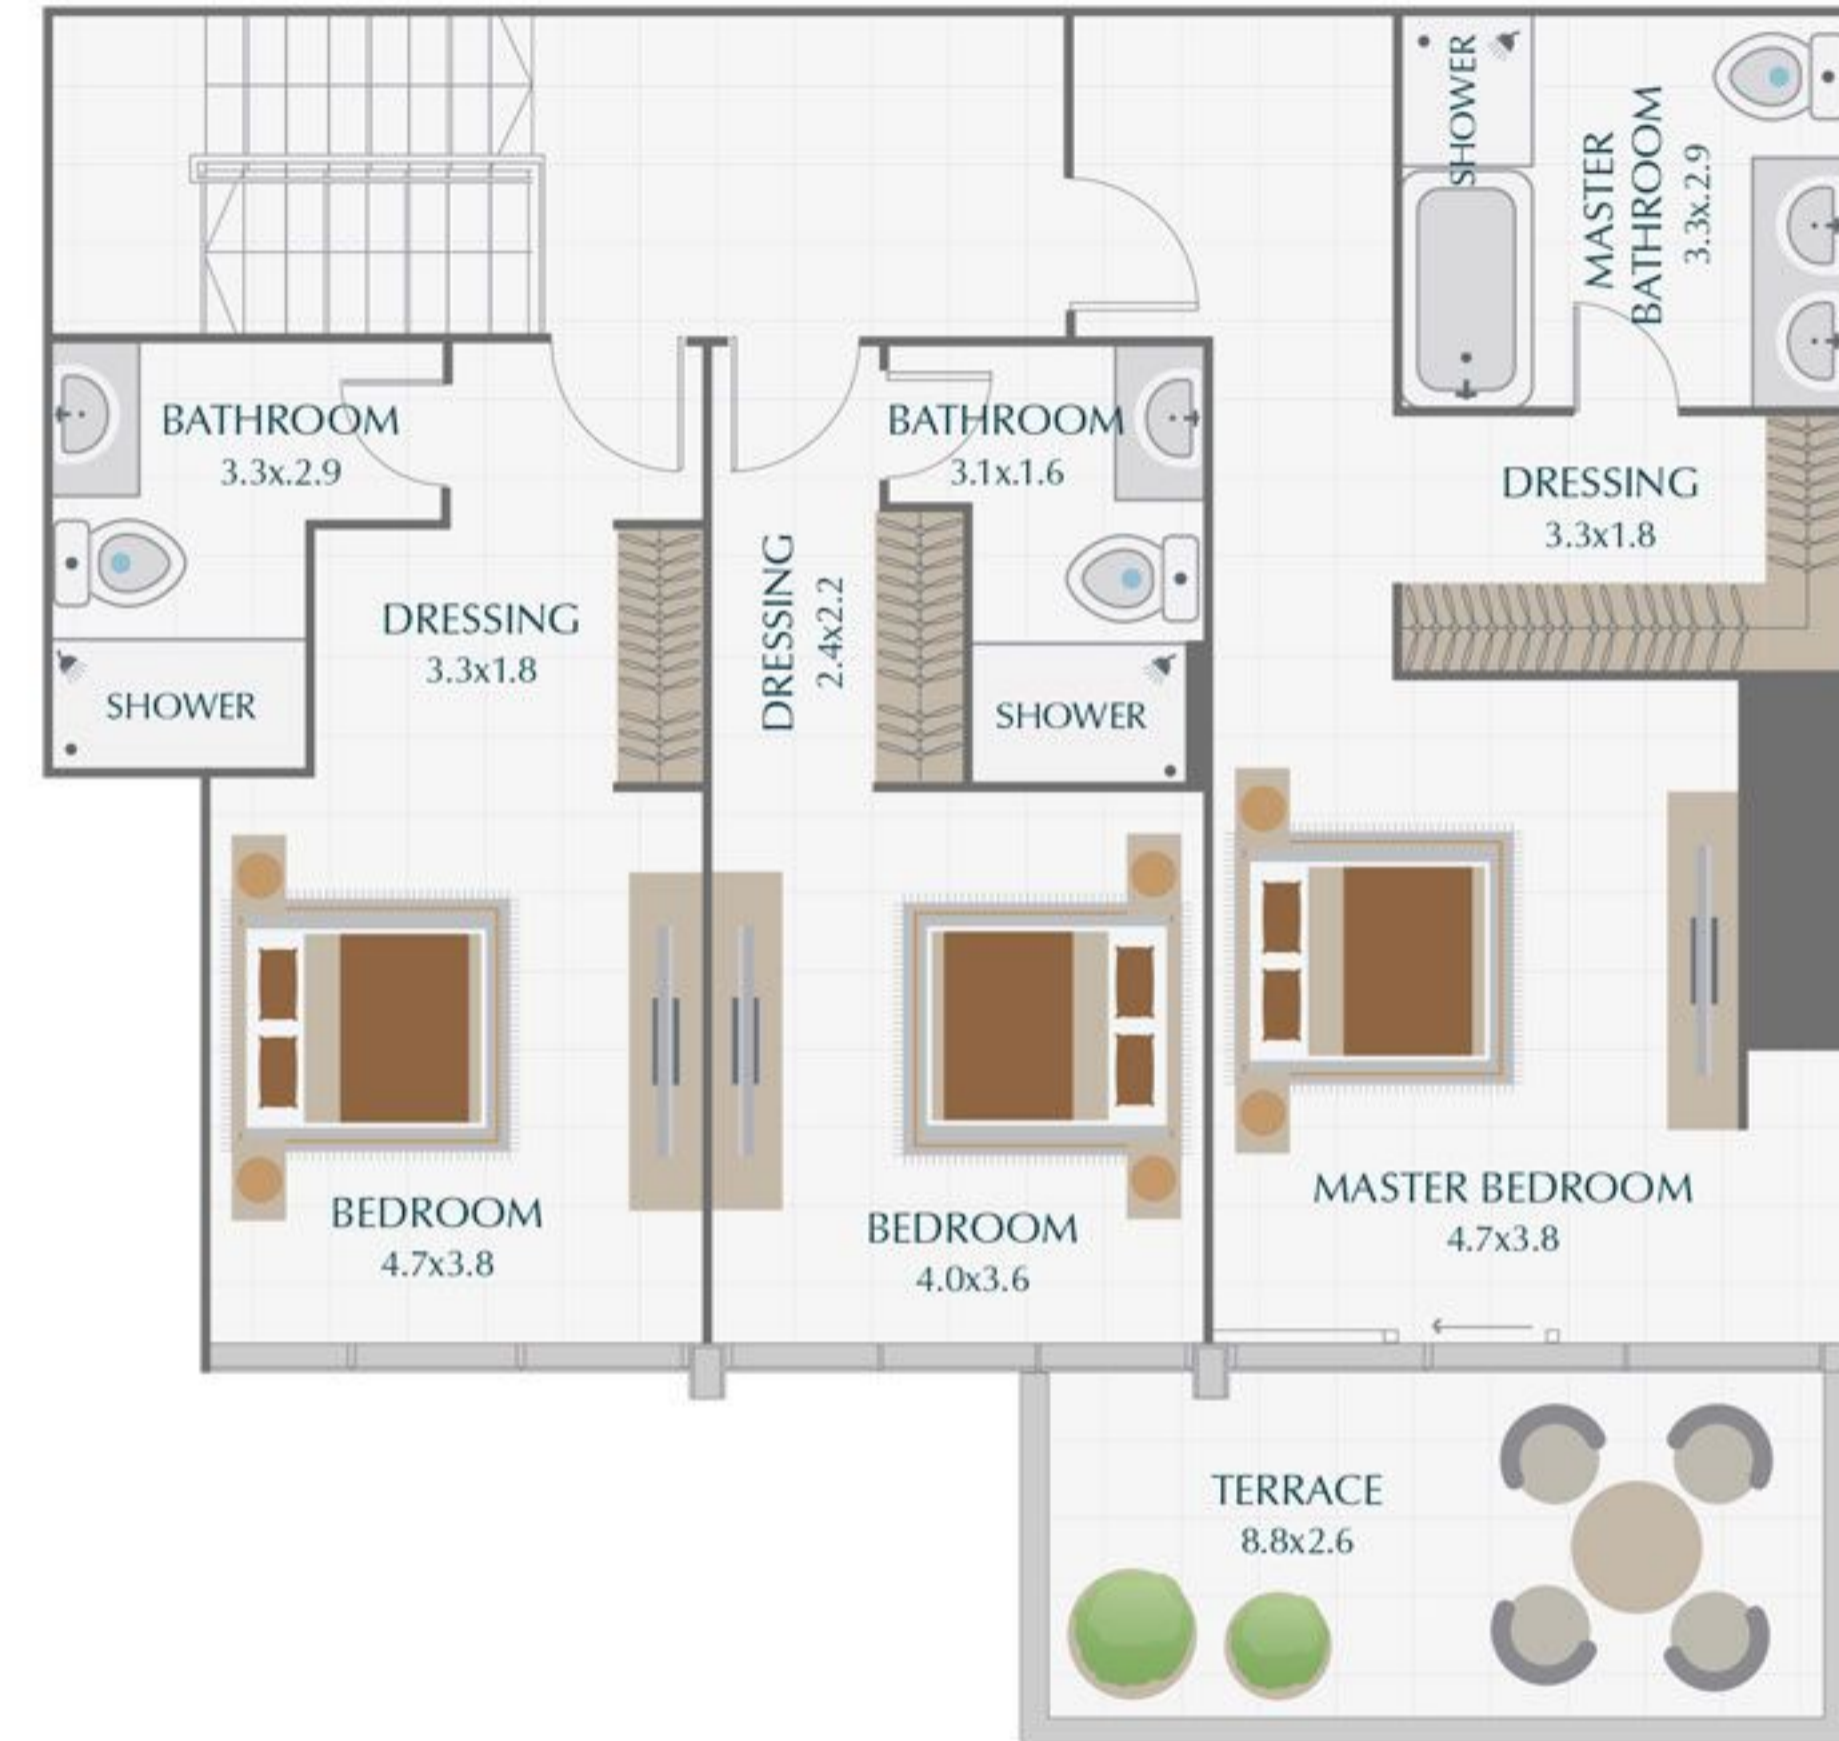

UPPER LEVEL

4BR PODIUM TOWNHOUSE / TYPE 3

SUITE	3,258.24 SQ.FT.	302.70 SQ.M.
TERRACE	851.00 SQ.FT.	79.06 SQ.M.
TOTAL	4,109.24 SQ.FT.	381.76 SQ.M.