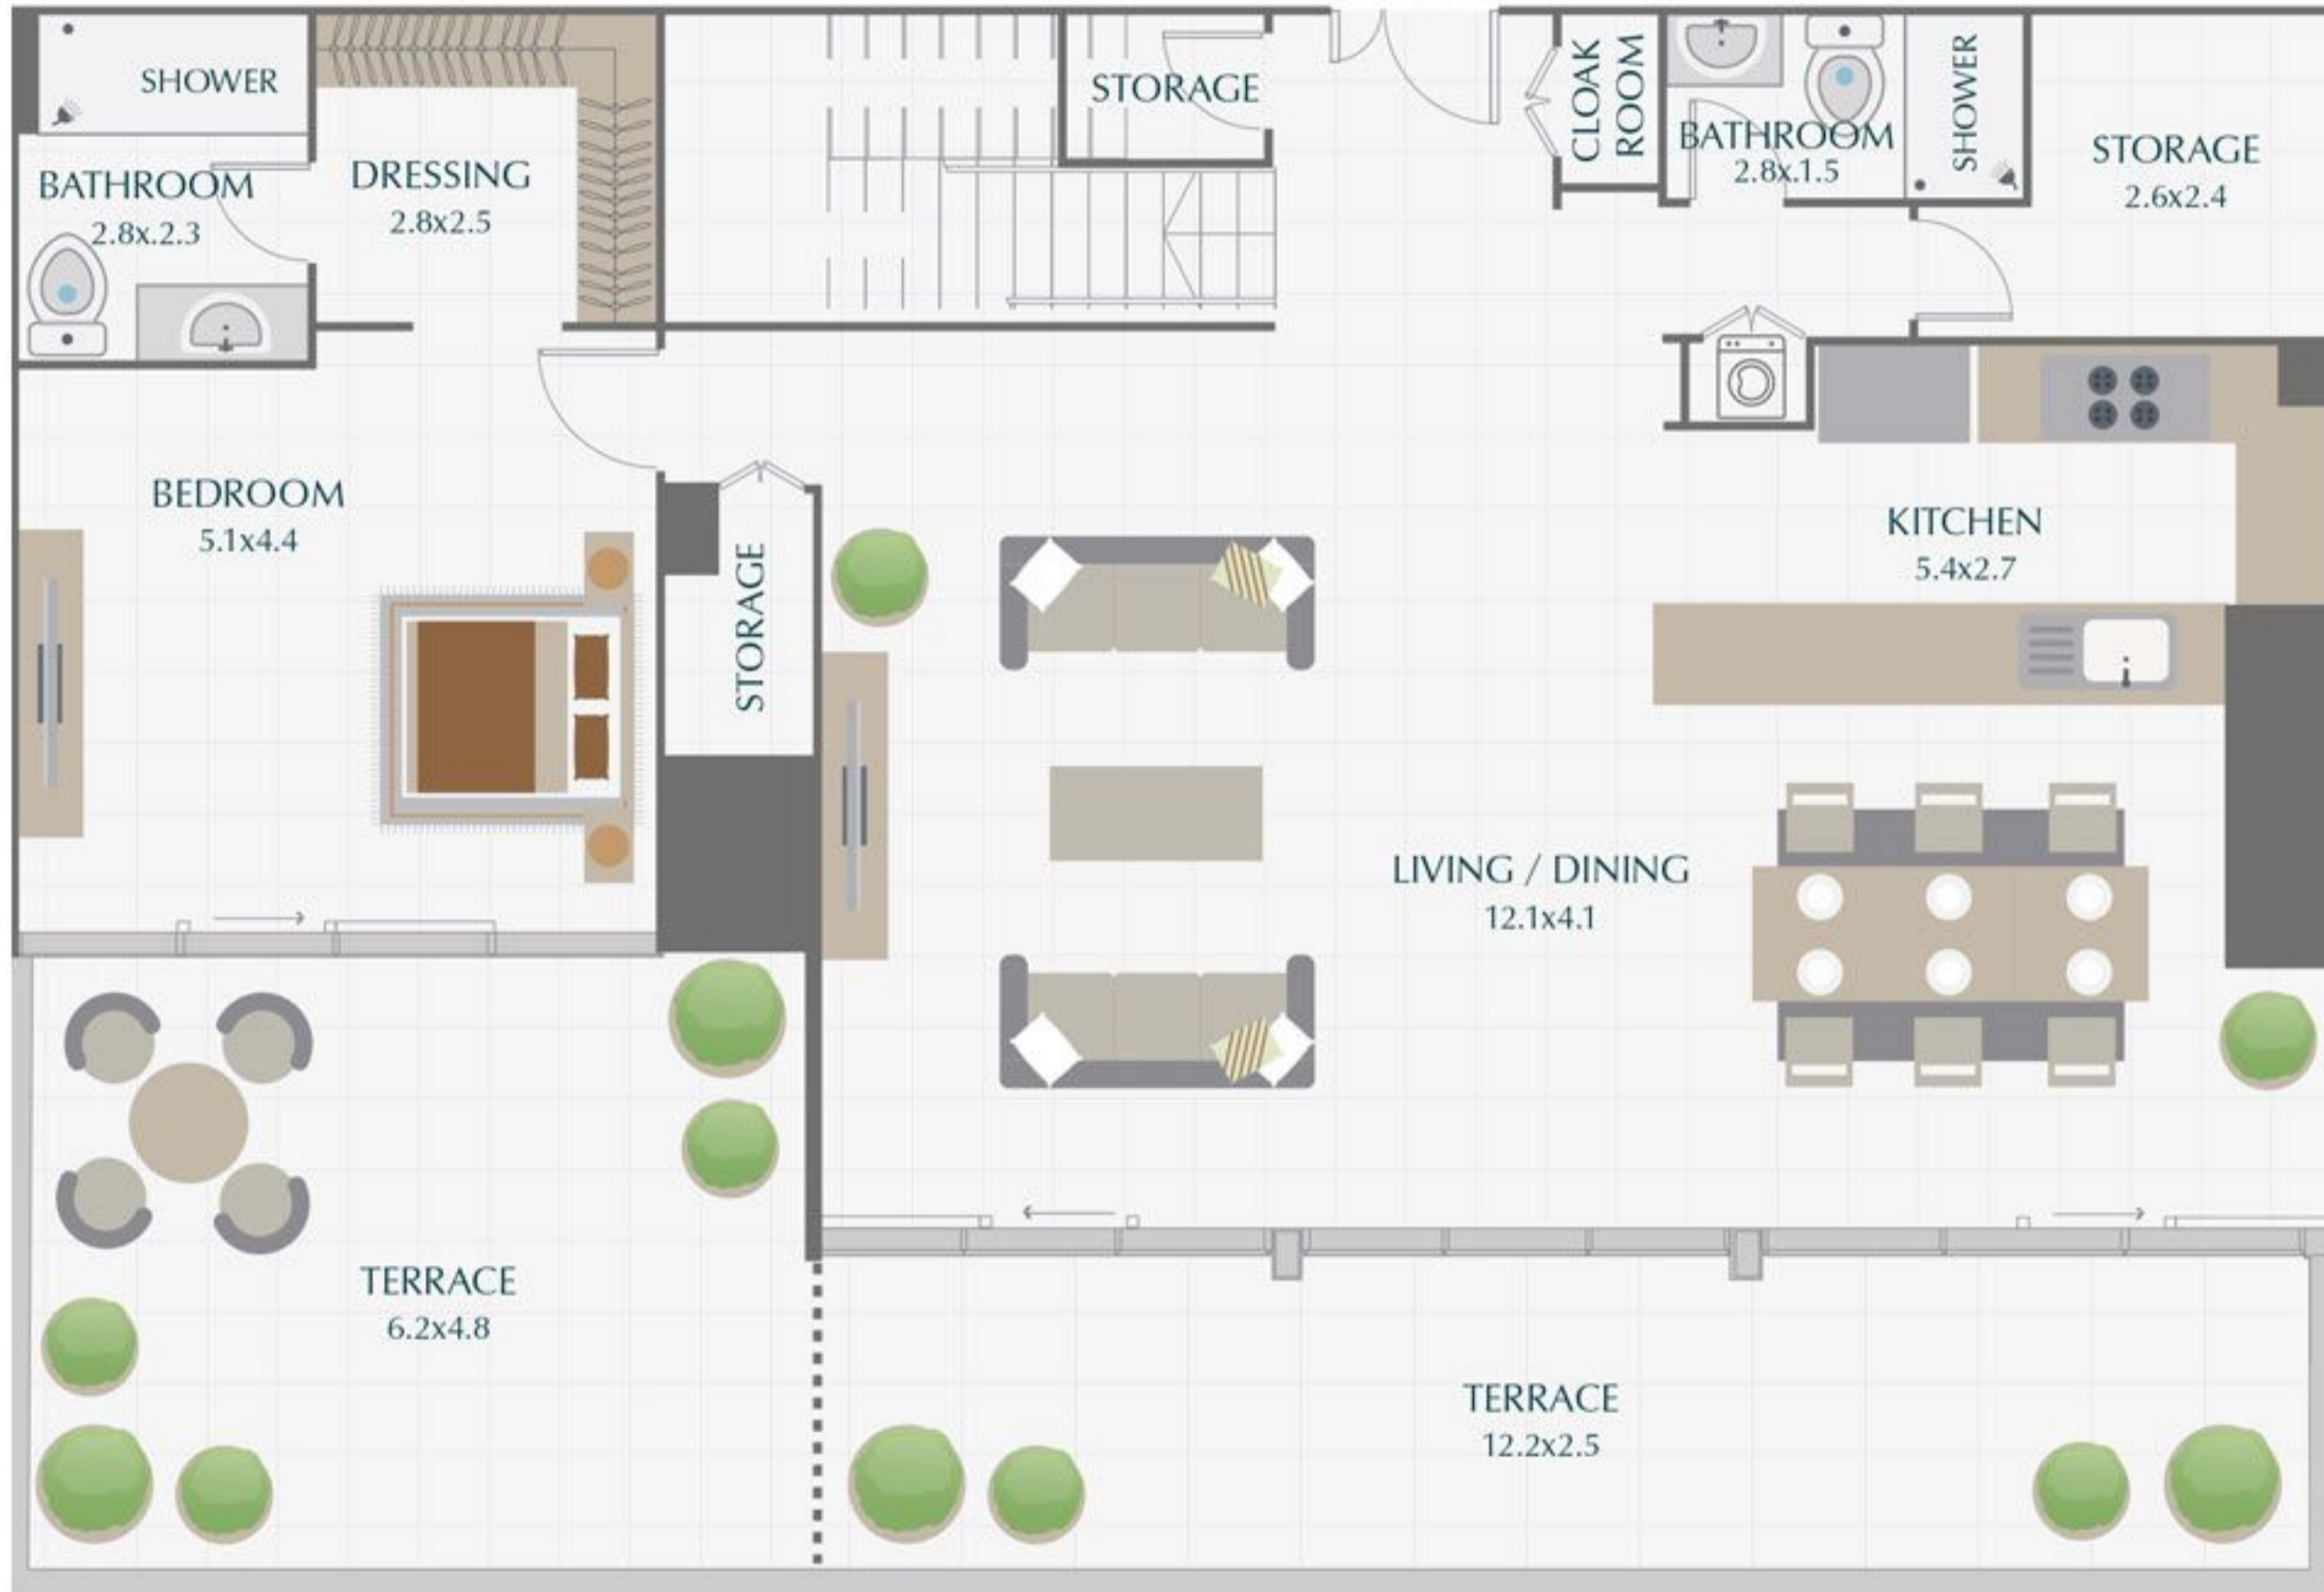

PARK GATE RESIDENCES

LOWER LEVEL