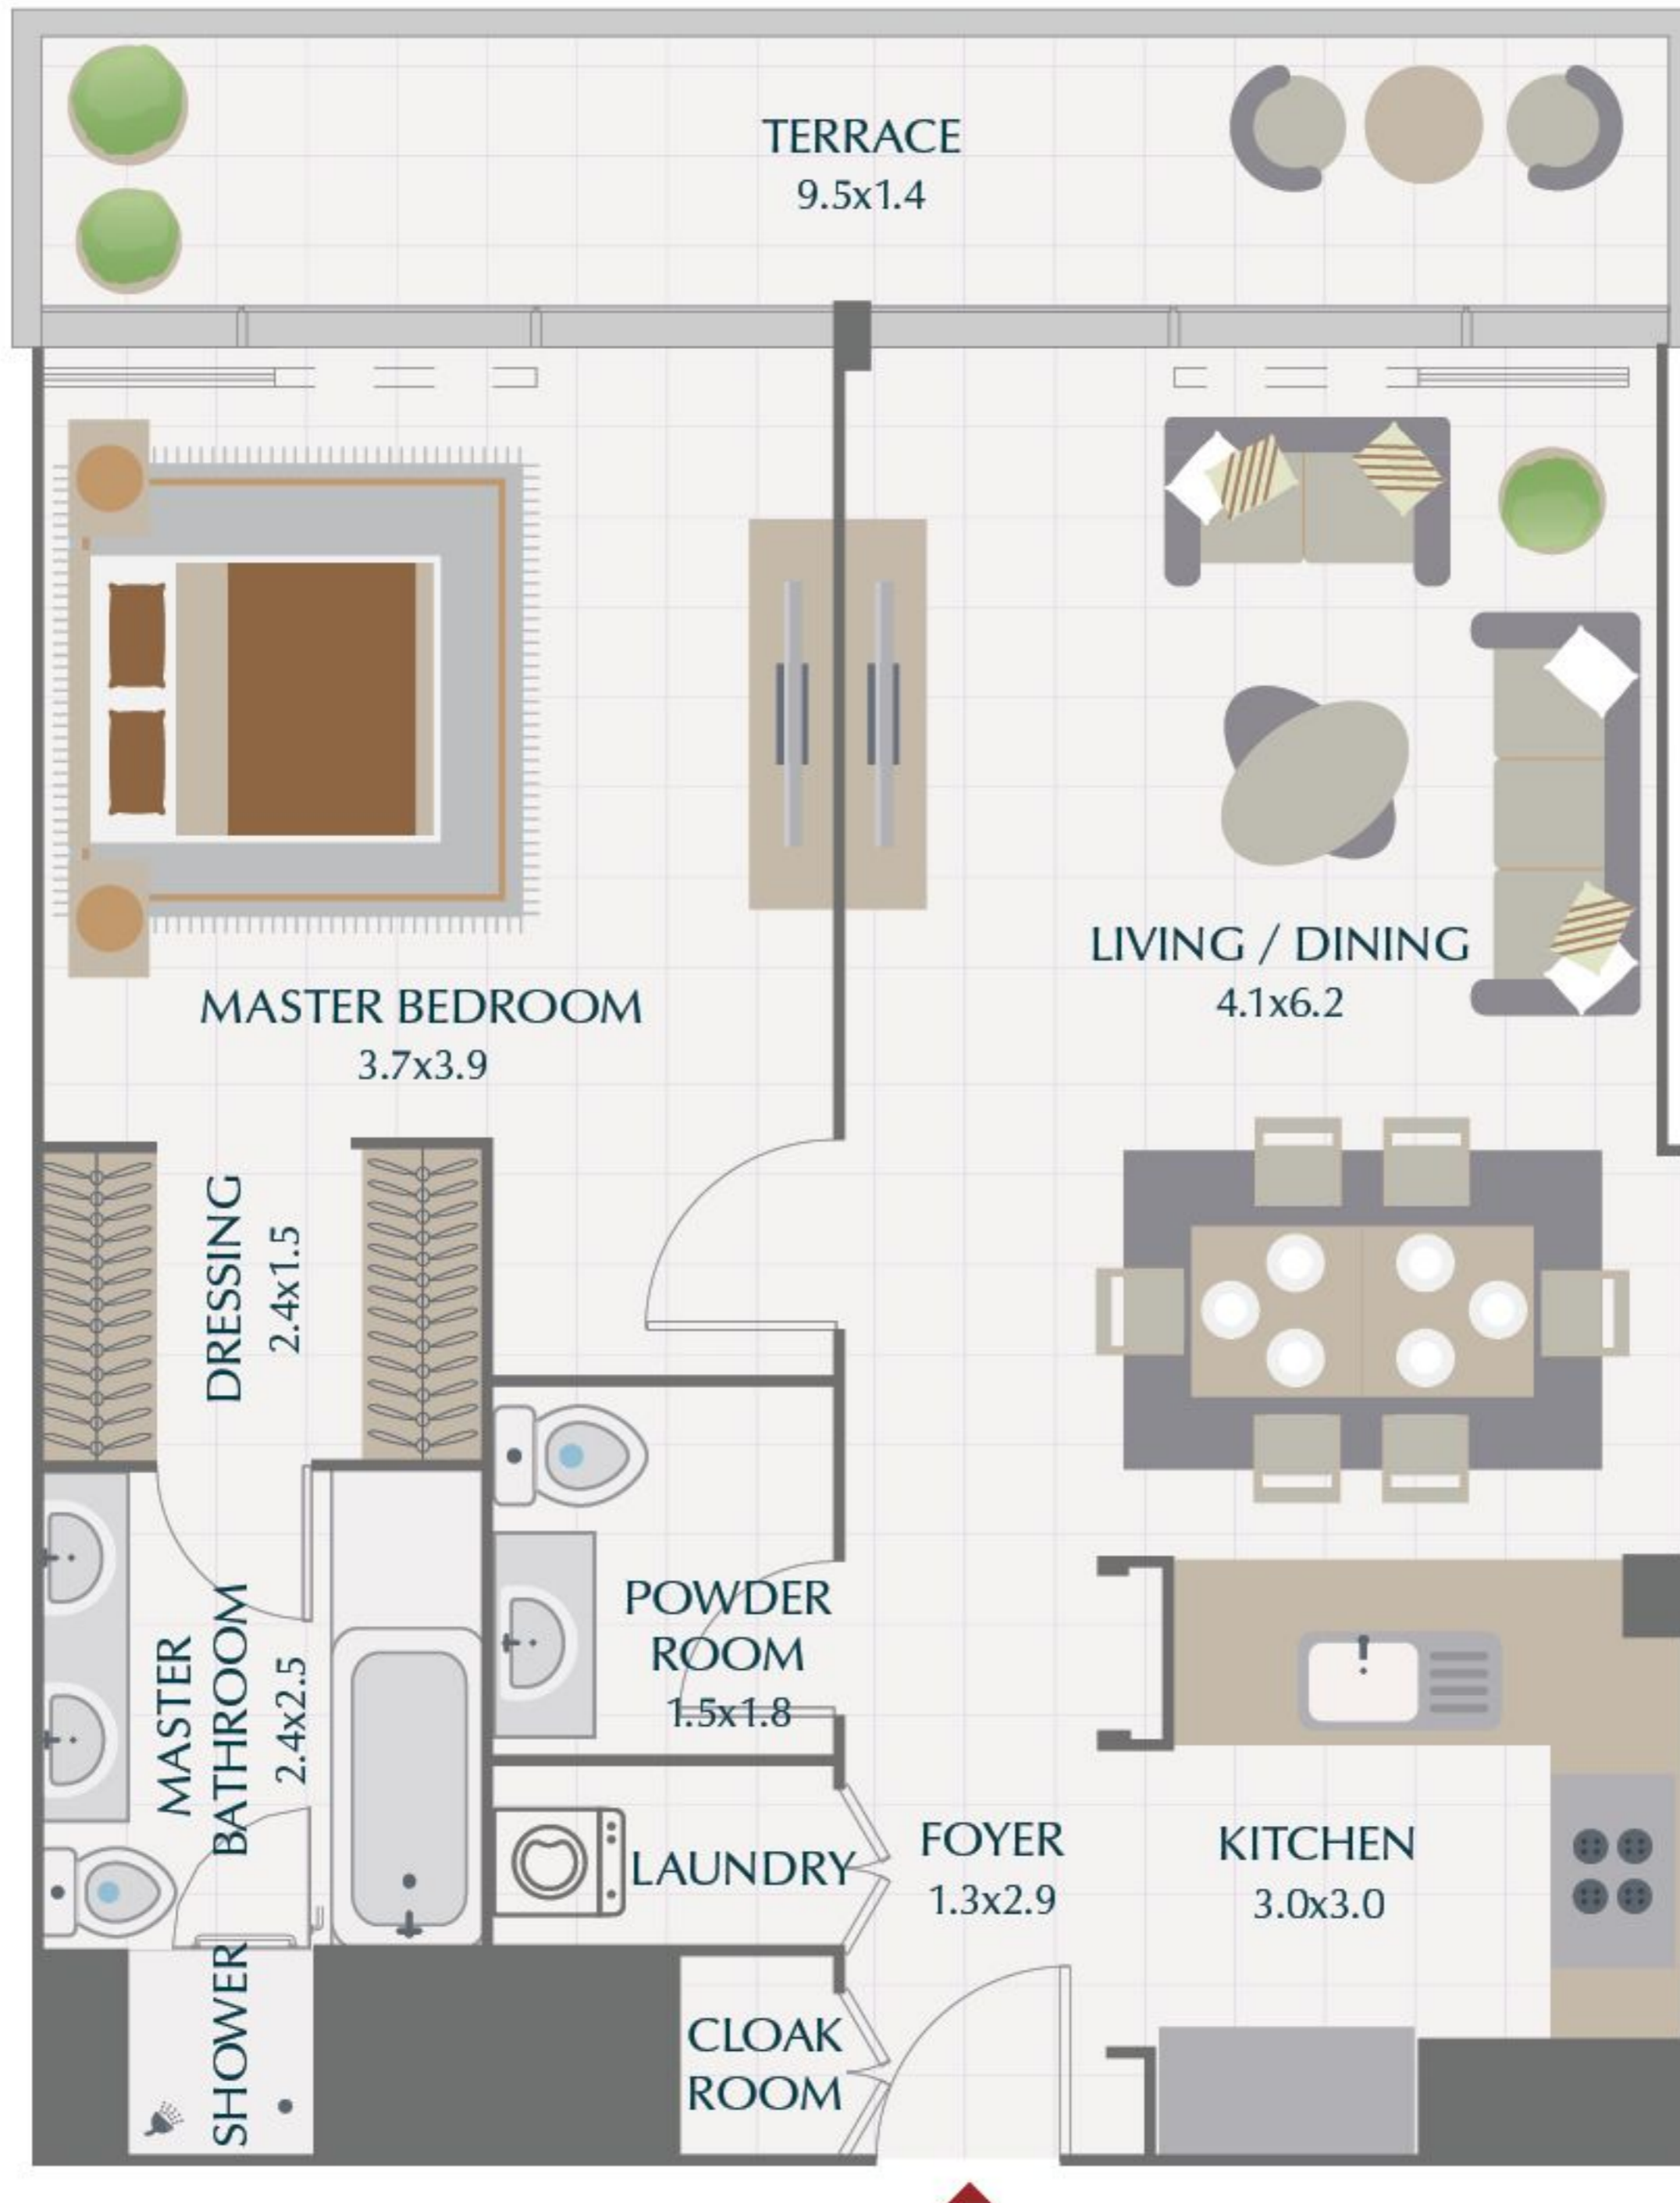

## 4BR PODIUM TOWNHOUSE / TYPE 4A

SUITE	3,260.61 SQ.FT.	302.92 SQ.M.
TERRACE	400.85 SQ.FT.	37.24 SQ.M.
<b>TOTAL</b>	<b>3,661.46 SQ.FT.</b>	<b>340.16 SQ.M.</b>

## 5BR PODIUM TOWNHOUSE / TYPE 1

SUITE	3,419.00 SQ.FT.	317.64 SQ.M.
TERRACE	943.00 SQ.FT.	87.61 SQ.M.
<b>TOTAL</b>	<b>4,362.00 SQ.FT.</b>	<b>405.25 SQ.M.</b>

**1 BR / TYPE 1A**  
PARK GATE RESIDENCES

SUITE	851.7 SQ.FT.	79.1 SQ.M.
TERRACE	146.8 SQ.FT.	13.6 SQ.M.
<b>TOTAL</b>	<b>998.5 SQ.FT.</b>	<b>92.7 SQ.M.</b>