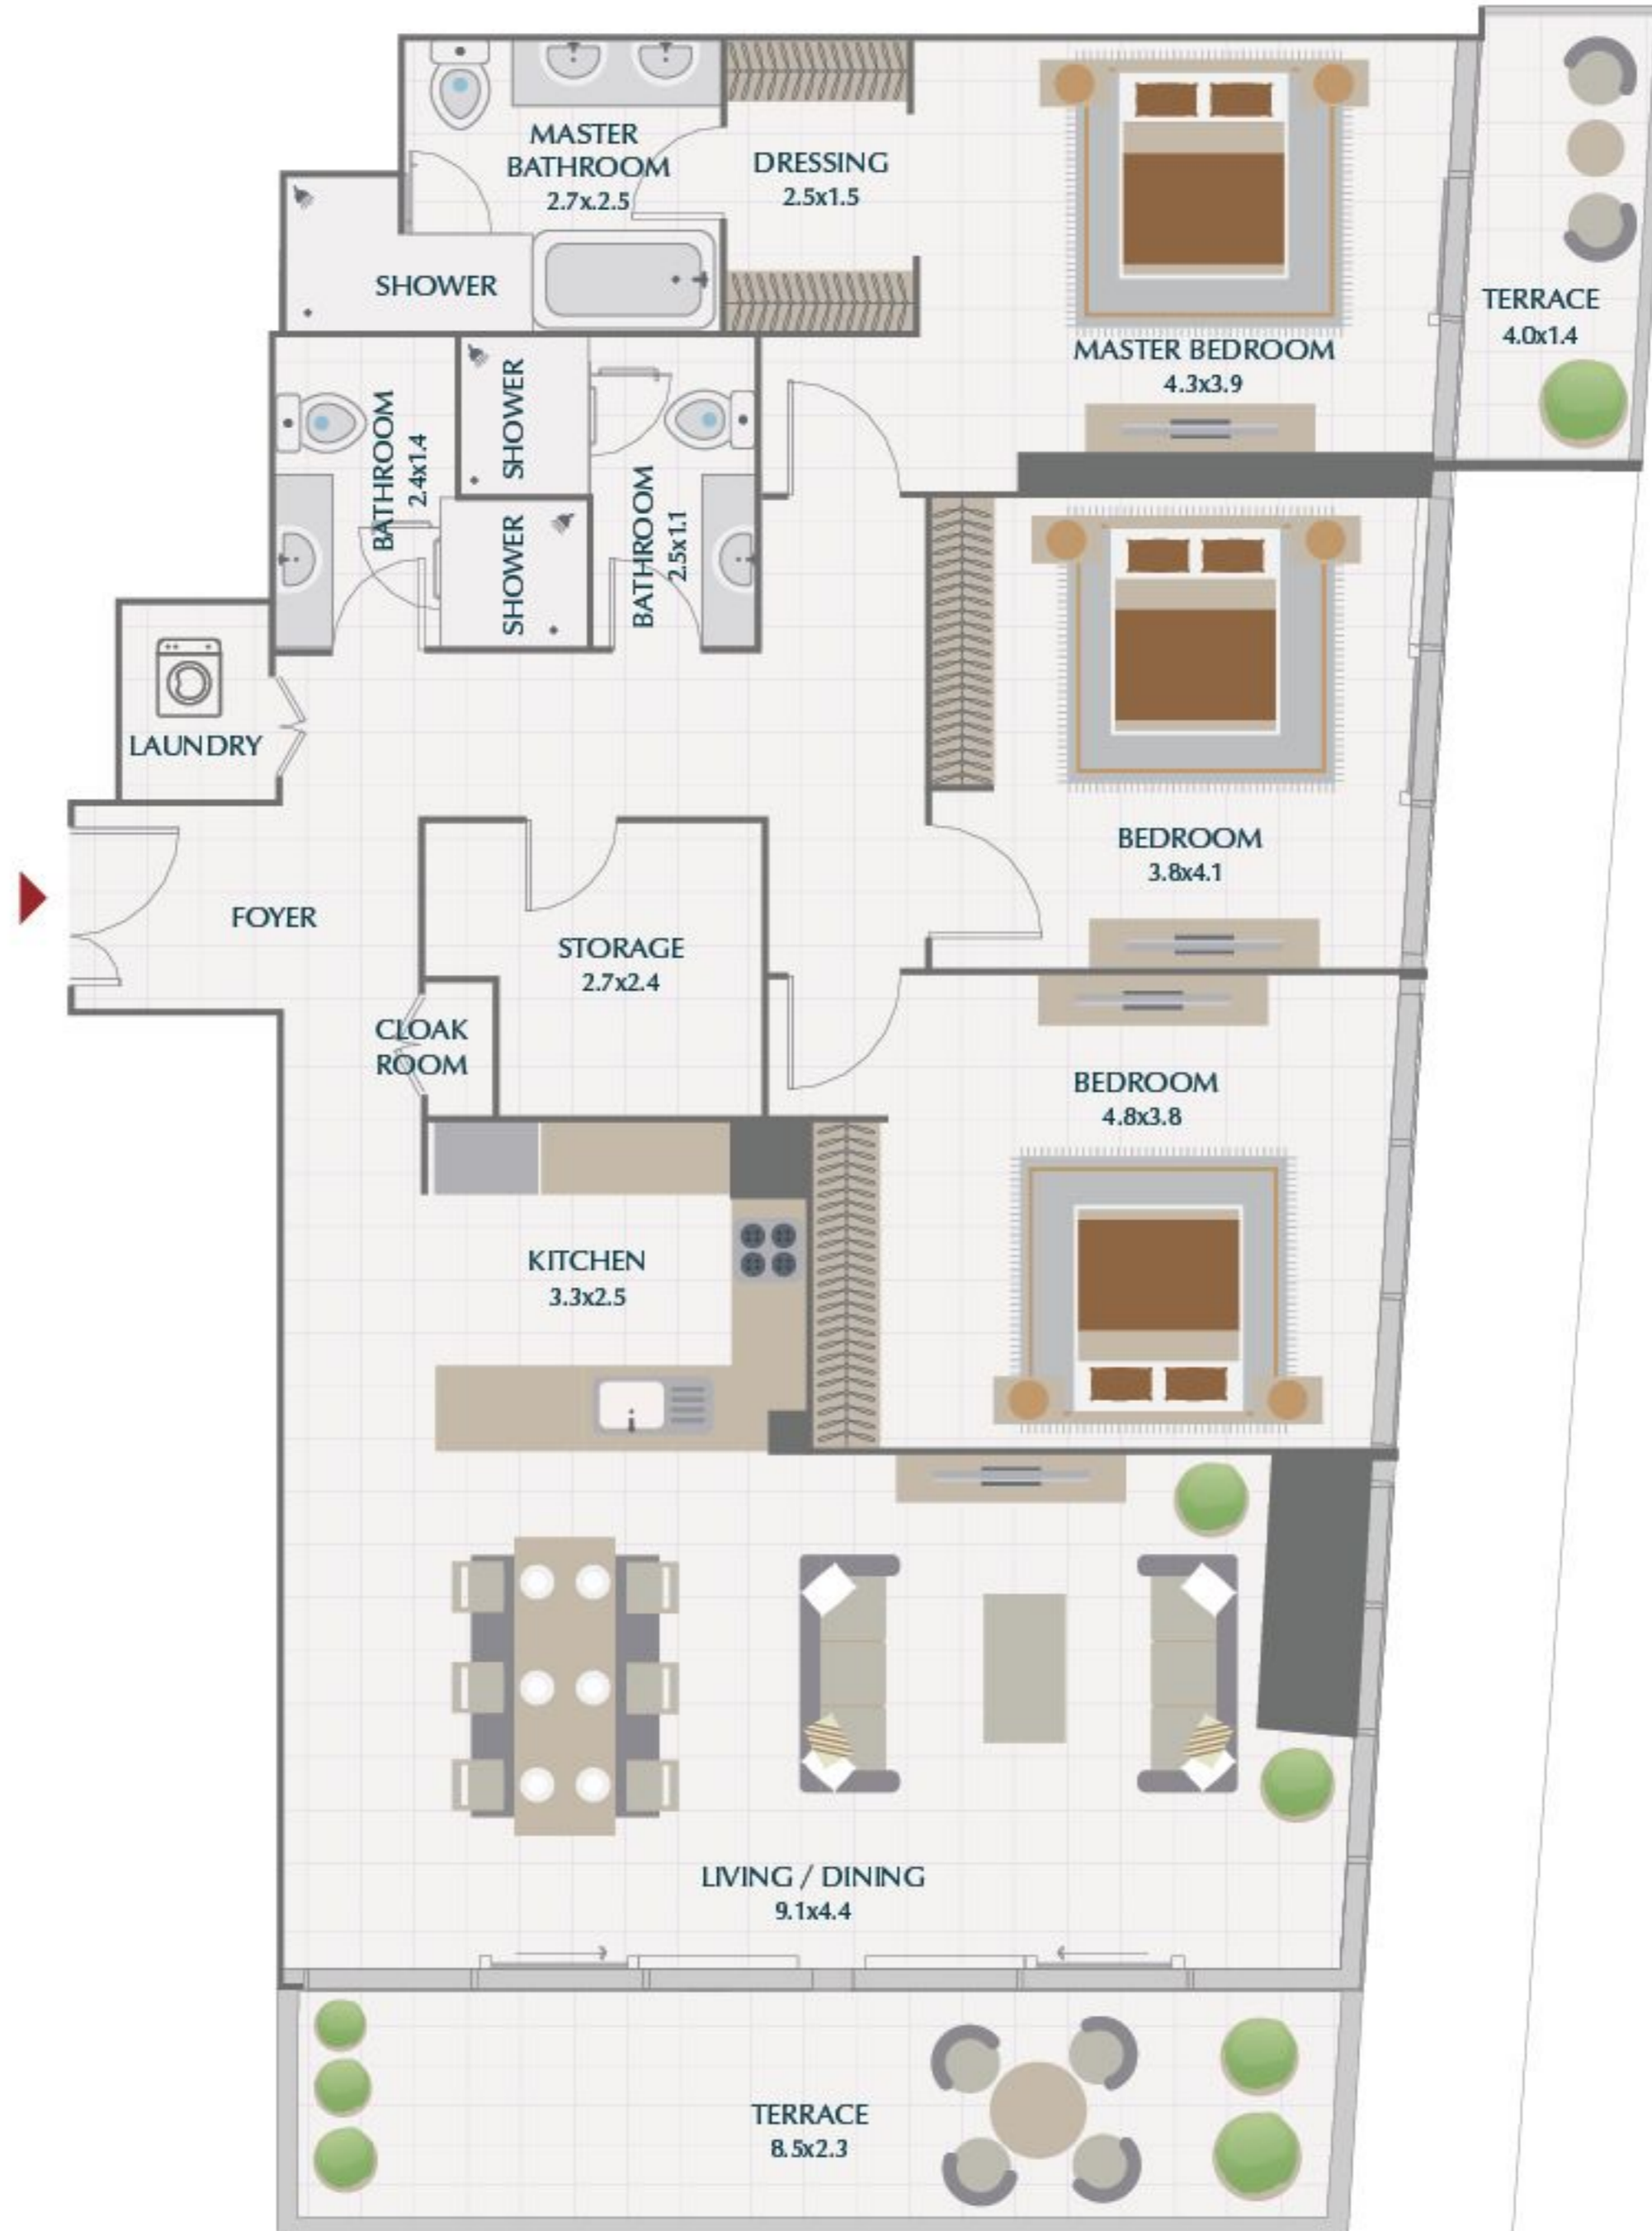

**2 BR / TYPE 4A**  
PARK GATE RESIDENCES

SUITE	1377.1 SQ.FT.	127.9 SQ.M.
TERRACE	257.5 SQ.FT.	23.9 SQ.M.
<b>TOTAL</b>	<b>1634.6 SQ.FT.</b>	<b>151.8 SQ.M.</b>

**3 BR / TYPE 1A**  
**PARK GATE RESIDENCES**

SUITE	1790.3 SQ.FT.	166.3 SQ.M.
TERRACE	270.7 SQ.FT.	25.2 SQ.M.
<b>TOTAL</b>	<b>2061.0 SQ.FT.</b>	<b>191.5 SQ.M.</b>

**3 BR / TYPE 3A**  
**PARK GATE RESIDENCES**

SUITE	1816.8 SQ.FT.	168.8 SQ.M.
TERRACE	342.8 SQ.FT.	31.9 SQ.M.
<b>TOTAL</b>	<b>2159.6 SQ.FT.</b>	<b>200.7 SQ.M.</b>

## 3BR PODIUM TOWNHOUSE / TYPE 5

SUITE	3,029.83 SQ.FT.	281.48 SQ.M.
TERRACE	961.43 SQ.FT.	89.32 SQ.M.
<b>TOTAL</b>	<b>3,991.26 SQ.FT.</b>	<b>370.80 SQ.M.</b>